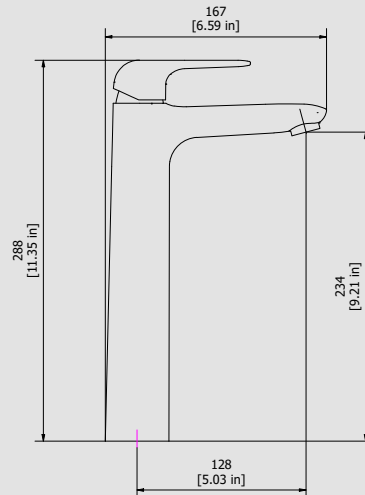

- mm

Weight

2.4 kg

Finishes

- CC**
CHROME
- PL**
PLATINUM
- SS**
BRUSHED
NICKEL
- ON**
NATURAL
BRASS
- BO**
MATT
WHITE
- NP**
MATT
BLACK
- CF**
BLACK
CHROME
- CS**
BRUSHED
BLACK
CHROME
- II**
PALE
GOLD
- IS**
BRUSHED
PALE GOLD
- RS**
ROSE
GOLD
- SR**
BRUSHED
ROSE GOLD
- OO**
GOLD
- OS**
BRUSHED
GOLD
- RR**
ANTIQUÉ
COPPER
- BB**
ANTIQUÉ
BRONZE

Dimensions

Cartridge

Ceramic cartridge Ø30

Threaded fitting

-

Aerator

M24x1

Flow Rate (+/-10%)

1 BAR
6.6 l/m

2 BAR
9.4 l/m

3 BAR
11.3 l/m

Production

Main body is a machined from a solid pieces

Material

BRASS
According to CuZn39Pb3 (CW614N)
Max lead content: 2.5%

IB RUBINETTERIE s.p.a
via dei Pianotti 3/5
25068 Sarezzo (BS) - Italy -