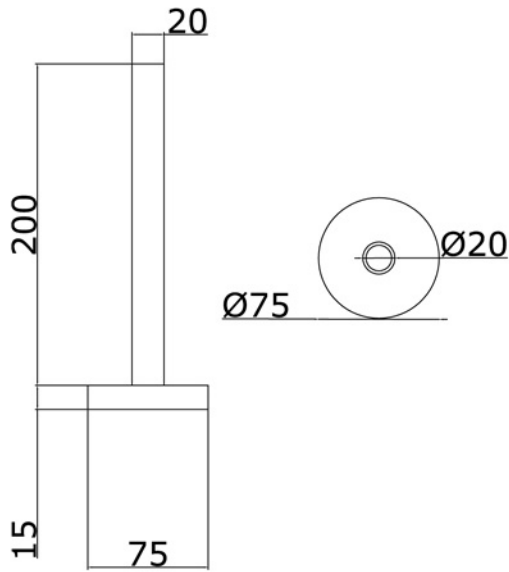

TOWELWARMER Collection	
Code	Description
9105-C 9106-I/N/O/OR 9106-B/ND/R	<b>Circus towel warmer 735x740 mm (985W - 848Kcal/h t50°)</b>  Chrome Incalux, Nickel, Dark Gold, Rose Gold Bronze, Dark Nickel, Copper

**GH**  
GENTRY HOME

Verona - Italy  
 tel. +39 045 8006917  
 fax. +39 045 8020111  
 gentry-home.com

TOWELWARMER Collection	
Code	Description
9127-C 9128-I/N/O/OR 9128-B/ND/R	<b>Valves (pair)</b> Chrome Incalux, Nickel, Dark Gold, Rose Gold Bronze, Dark Nickel, Copper <b>Fittings available</b> 12/14/16 copper 12/14/16 covered
9126	Electrical element complete with thermostatic control