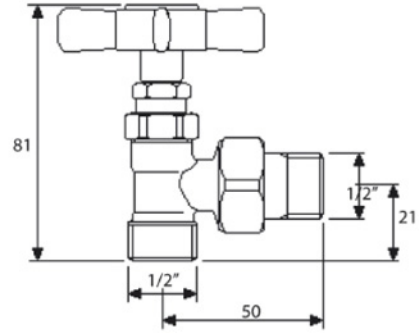

TOWELWARMER Collection	
Code	Description
9105-C 9106-I/N/O/OR 9106-B/ND/R	<b>Circus towel warmer 735x740 mm (985W - 848Kcal/h t50°)</b>  Chrome Incalux, Nickel, Dark Gold, Rose Gold Bronze, Dark Nickel, Copper

**GH**  
GENTRY HOME

Verona - Italy  
 tel. +39 045 8006917  
 fax. +39 045 8020111  
 gentry-home.com

TOWELWARMER Collection	
Code	Description
9127-C 9128-I/N/O/OR 9128-B/ND/R	<b>Valves (pair)</b> Chrome Incalux, Nickel, Dark Gold, Rose Gold Bronze, Dark Nickel, Copper <b>Fittings available</b> 12/14/16 copper 12/14/16 covered
9126	Electrical element complete with thermostatic control