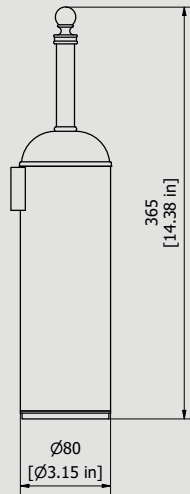

### Wall Toilet brush holder

Box Dimensions

**80x80x365 mm**

Weight

**0.8 kg**

Finishes

- **CC**  
CHROME
- **CF**  
BLACK CHROME
- **OO**  
GOLD
- **BB**  
ANTIQUE BRONZE
- **SS**  
BRUSHED NICKEL
- **CS**  
BRUSHED BLACK CHROME
- **BO**  
MATT WHITE
- **NP**  
MATT BLACK
- **IS**  
BRUSHED PALE GOLD
- **OS**  
BRUSHED GOLD
- **II**  
PALE GOLD
- **RR**  
ANTIQUE COPPER
- **RS**  
ROSE GOLD
- **ON**  
NATURAL BRASS
- **SR**  
BRUSHED ROSE GOLD
- **PL**  
PLATINUM

Dimensions

Cartridge

Hoses

Aerator

Flow Rate (+/-10%)

**1 BAR**

**2 BAR**

**3 BAR**