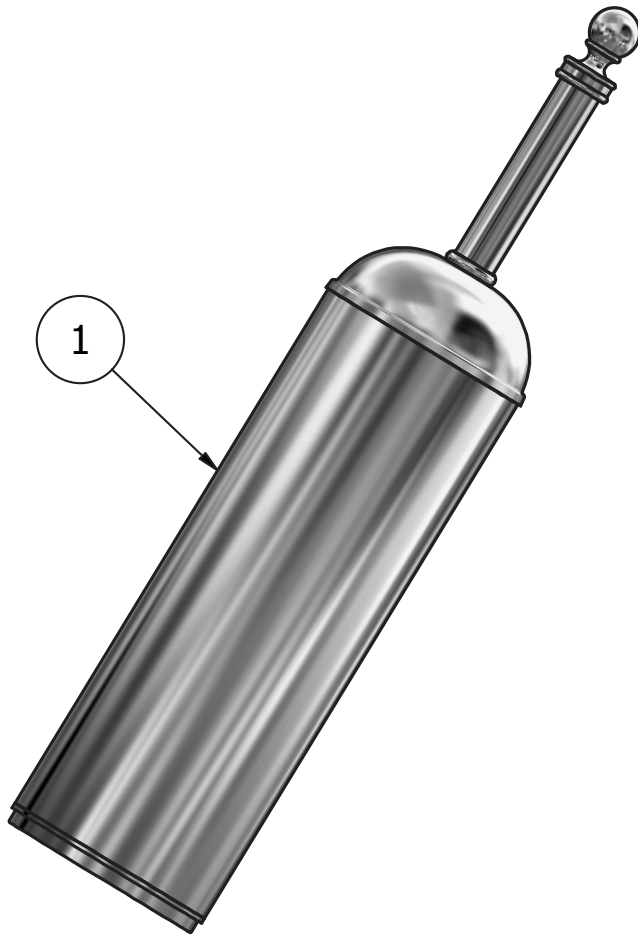

WE ARE **IB**

ELENCO PARTI			
ELEMENTO	CODICE	DESCRIZIONE	QTÀ
1	AQ0013319	Portascopino a muro Hermes	1