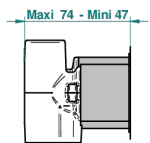

50685

22/10/2018

ХАРАКТЕРИСТИКИ

- Oceania
- Trim only for wall mixer with complete handshower on hook

ТЕХНИЧЕСКИЕ ХАРАКТЕРИСТИКИ

- Recommandé : 3 bars (max. 5 bars) - Advised : 43,5 psi (max. 72 psi)
- 9,5 l/min à 3 bars (2.5 gpm at 43.5 psi)

ДОСТУПНЫЕ ВАРИАНТЫ ПОКРЫТИЙ

Blush PVD - H62
Graphite PVD - H64
Matt Umber PVD - H67
Matt blush PVD - H60
Matt graphite PVD - H65
Umber PVD - H66

Аранья (чёрный никель) - D24
Бронза - D01
Золото - F01
Матовая красная старинная медь - H07
Матовое золото - F07
Матовое светлое золото - F31

Матовый никель - C01
Матовый хром - C02
Никель - B01
Покрытие PVD бронза - F33
Покрытие PVD золотистый цвет - H52
Покрытие PVD латунь - H49

Покрытие PVD матовая бронза - F34
Покрытие PVD матовая латунь - H50
Покрытие PVD матовый золотистый - H53
Покрытие PVD матовый никель - H56
Покрытие PVD никель - H55
Розовое золото - F27

Сатинированное золото - F03
Сатинированное светлое золото - F32
Сатинированный хром - C03
Светлое золото - F30
Серебро с родием - F18
Состаренный никель - H28