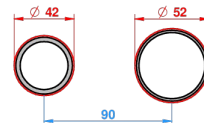

50685

22/10/2018

ХАРАКТЕРИСТИКИ

- Oceania
- Trim only for wall mixer with complete handshower on hook

ТЕХНИЧЕСКИЕ ХАРАКТЕРИСТИКИ

- Recommandé : 3 bars (max. 5 bars) - Advised : 43,5 psi (max. 72 psi)
- 9,5 l/min à 3 bars (2.5 gpm at 43.5 psi)

ДОСТУПНЫЕ ВАРИАНТЫ ПОКРЫТИЙ

Blush PVD - H62
Graphite PVD - H64
Matt Umber PVD - H67
Matt blush PVD - H60
Matt graphite PVD - H65
Umber PVD - H66

Аранья (чёрный никель) - D24
Бронза - D01
Золото - F01
Матовая красная старинная медь - H07
Матовое золото - F07
Матовое светлое золото - F31

Матовый никель - C01
Матовый хром - C02
Никель - B01
Покрытие PVD бронза - F33
Покрытие PVD золотистый цвет - H52
Покрытие PVD латунь - H49

Покрытие PVD матовая бронза - F34
Покрытие PVD матовая латунь - H50
Покрытие PVD матовый золотистый - H53
Покрытие PVD матовый никель - H56
Покрытие PVD никель - H55
Розовое золото - F27

Сатинированное золото - F03
Сатинированное светлое золото - F32
Сатинированный хром - C03
Светлое золото - F30
Серебро с родием - F18
Состаренный никель - H28