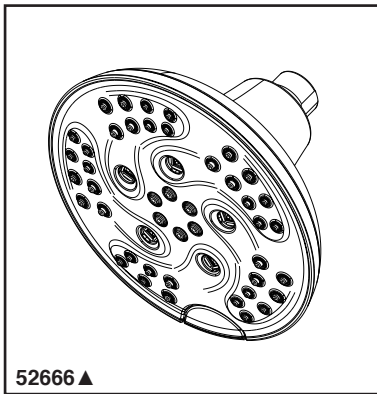

SHOWER HEAD

- 5-Spray Setting Shower Head
- Push Button Diverter

FEATURES:

- Touch-Clean® Nozzles
- H₂Okinetic® Technology

STANDARD SPECIFICATIONS

- Max flow rate 1.75 gpm @ 80 psi, 6.6 L/min @ 550 kPa
- Change spray modes with push button
- Shower head with five spray settings – pause is a non-positive shut-off
- Metal ball connector for durability, easy installation
- Ball connector swivel angle is 44° (22° per side)
- Standard 1/2"-14 NPT pipe fitting

COMPLIES WITH:

- ASME A112.18.1 / CSA B125.1
- EPA WaterSense®

Submitted Model No.: _____

Specific Features: _____

▲ Designate proper finish suffix

Spray Patterns

- H₂Okinetic Spray
- Full Body Spray
- Massage Spray
- Full Spray w/ Massage
- Pause