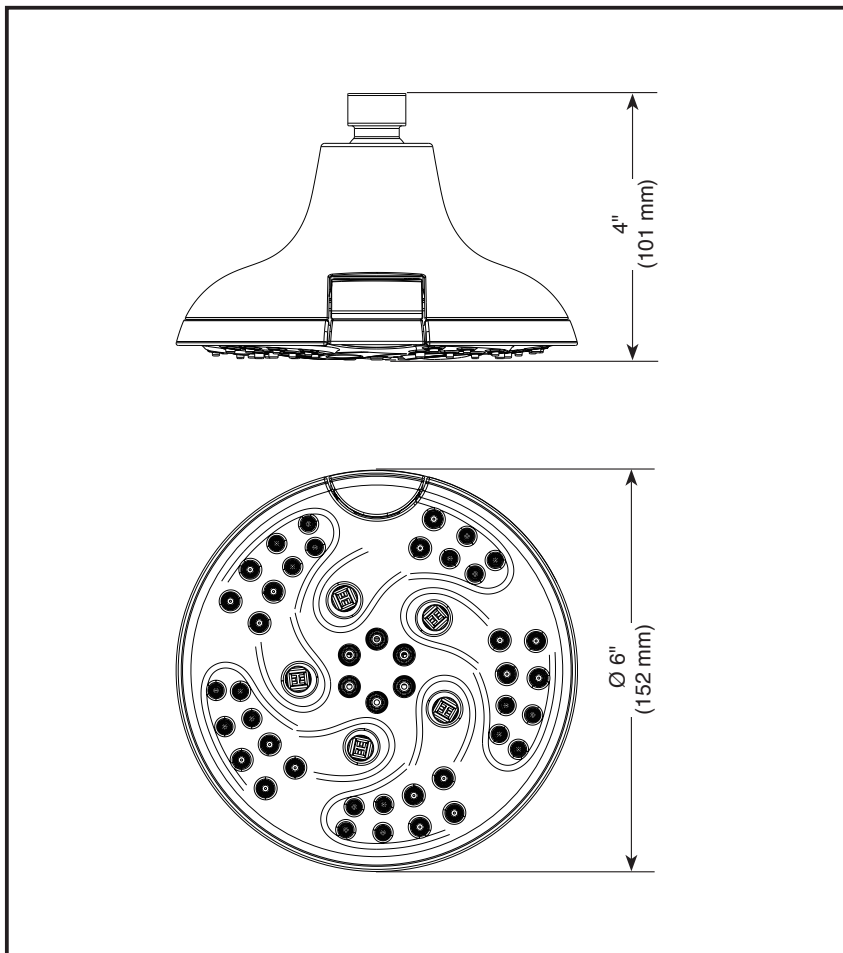

▲ Designate proper finish suffix

Spray Patterns

- H₂Okinetic Spray
- Full Body Spray
- Massage Spray
- Full Spray w/ Massage
- Pause

Delta reserves the right (1) to make changes in specifications and materials, and (2) to change or discontinue models, both without notice or obligation. Dimensions are for reference only. See current full-line price book or www.deltafaucet.com for finish options and product availability.

Delta Faucet Company

55 E. 111th Street, Indianapolis, IN 46280
350 South Edgeware Road, St. Thomas, ON N5P 4L1
© 2019 Delta Faucet Company