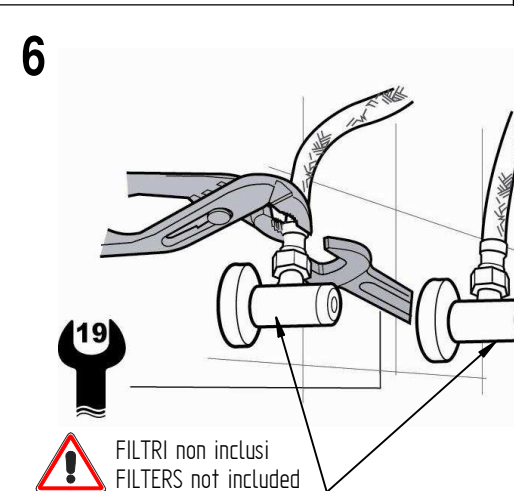

Per qualsiasi richiesta di informazioni, preghiamo contattare l'Ufficio Tecnico presso:
info@bellostarubinetterie.com
For any technical inquiries, please contact the Technical Office at: info@bellostarubinetterie.com C