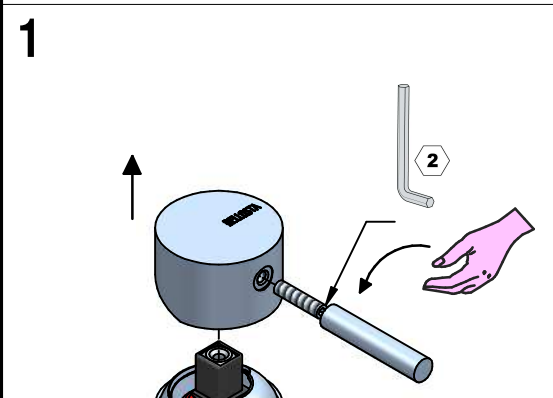

Per qualsiasi richiesta di informazioni, preghiamo contattare l'Ufficio Tecnico presso:
info@bellostarubinetterie.com
For any technical inquiries, please contact the Technical Office at: info@bellostarubinetterie.com C