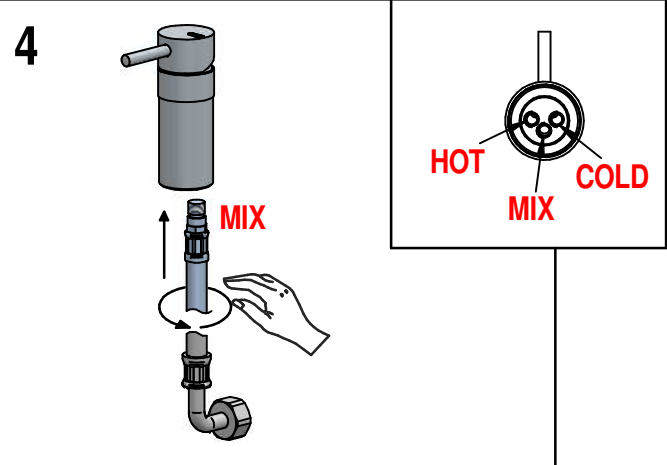

Per qualsiasi richiesta di informazioni, preghiamo contattare l'Ufficio Tecnico presso:
info@bellostarubinetterie.com
For any technical inquiries, please contact the Technical Office at: info@bellostarubinetterie.com C