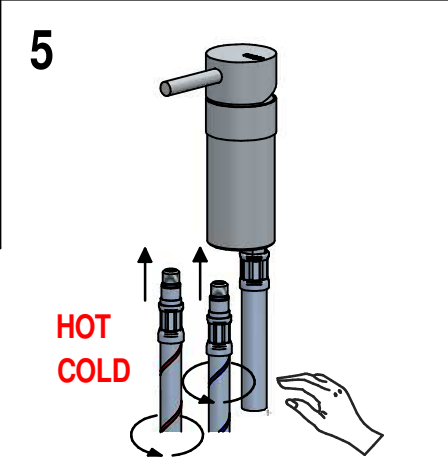

Per qualsiasi richiesta di informazioni, preghiamo contattare l'Ufficio Tecnico presso:
info@bellostarubinetterie.com
For any technical inquiries, please contact the Technical Office at: info@bellostarubinetterie.com C