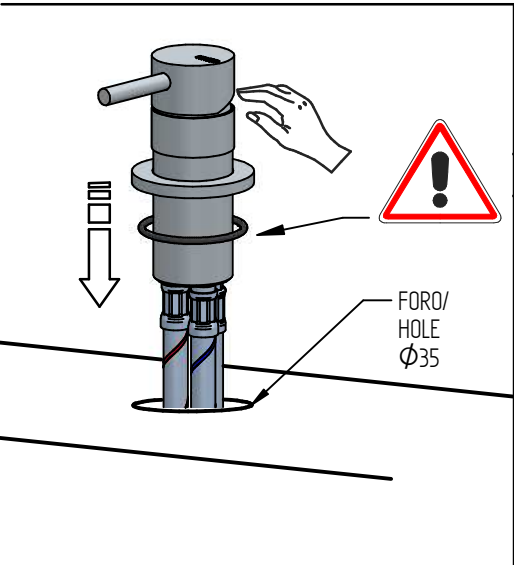

Per qualsiasi richiesta di informazioni, preghiamo contattare l'Ufficio Tecnico presso:
info@bellostarubinetterie.com
For any technical inquiries, please contact the Technical Office at: info@bellostarubinetterie.com C