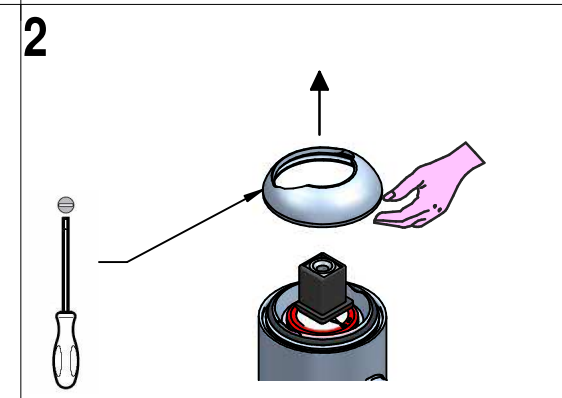

Per qualsiasi richiesta di informazioni, preghiamo contattare l'Ufficio Tecnico presso:
info@bellostarubinetterie.com
For any technical inquiries, please contact the Technical Office at: info@bellostarubinetterie.com C