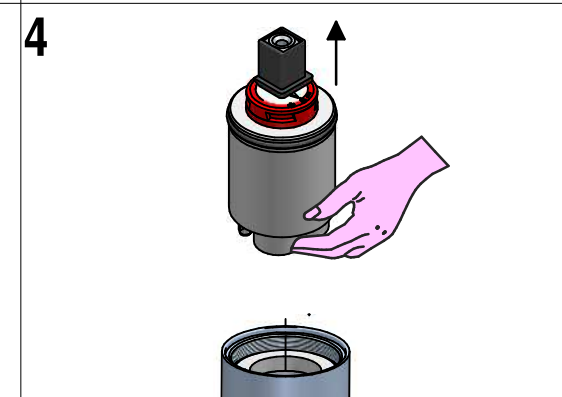

Per qualsiasi richiesta di informazioni, preghiamo contattare l'Ufficio Tecnico presso:
info@bellostarubinetterie.com
For any technical inquiries, please contact the Technical Office at: info@bellostarubinetterie.com C