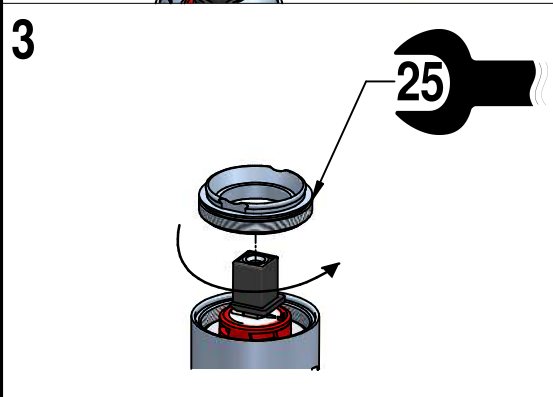

Per qualsiasi richiesta di informazioni, preghiamo contattare l'Ufficio Tecnico presso:
info@bellostarubinetterie.com
For any technical inquiries, please contact the Technical Office at: info@bellostarubinetterie.com C