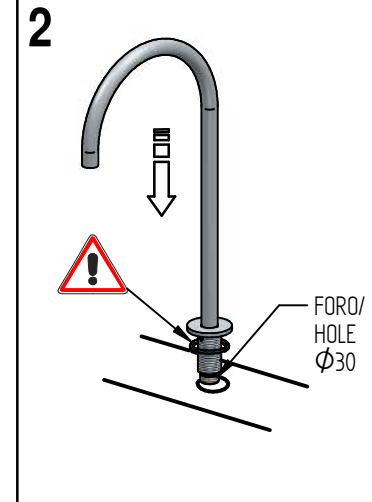

ufficio tecnico BELLOSTA
C.A. 03/19 ISO 9001:2015

9001-2015 I

socio sostenitore

associato

MADE IN ITALY

Questo prodotto è stato realizzato interamente in Italia con l'utilizzo di materie prime di altissima qualità

DESIGN

EOB

MADE IN ITALY

This product has been entirely manufactured in Italy, by top quality raw materials.

Rubinetti d'autore dedicati a te