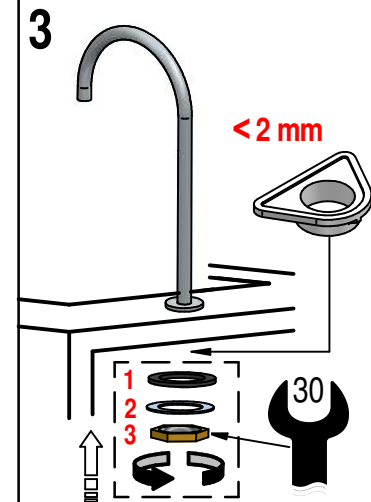

ufficio tecnico BELLOSTA
C.A. 03/19 ISO 9001:2015

9001-2015 I

socio sostenitore

associato

MADE IN ITALY

Questo prodotto è stato realizzato interamente in Italia con l'utilizzo di materie prime di altissima qualità

DESIGN

EOB

MADE IN ITALY

This product has been entirely manufactured in Italy, by top quality raw materials.

Rubinetti d'autore dedicati a te