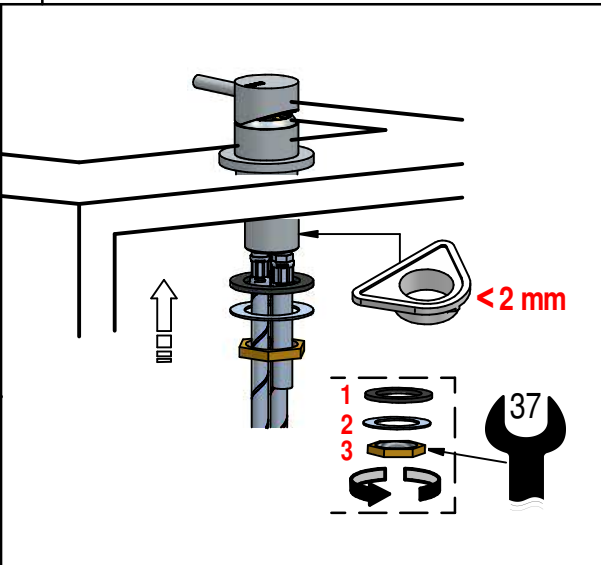

Per qualsiasi richiesta di informazioni, preghiamo contattare l'Ufficio Tecnico presso:
info@bellostarubinetterie.com
For any technical inquiries, please contact the Technical Office at: info@bellostarubinetterie.com C