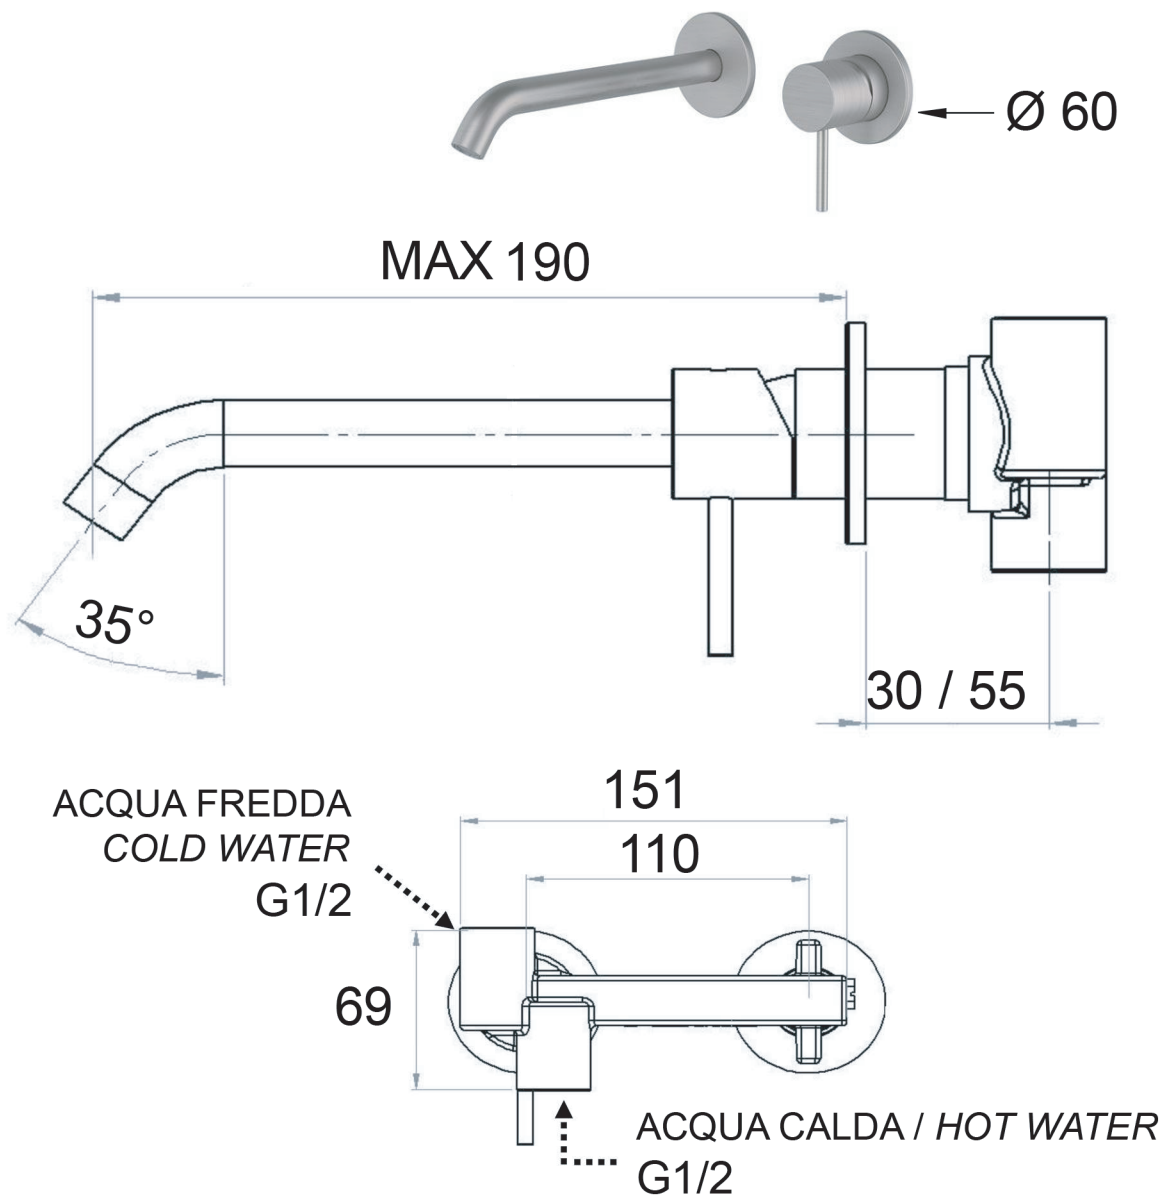

ART. COD.

SSTX632PL

MATERIALI / MATERIALS

ACCIAIO INOX / STAINLESS STEEL