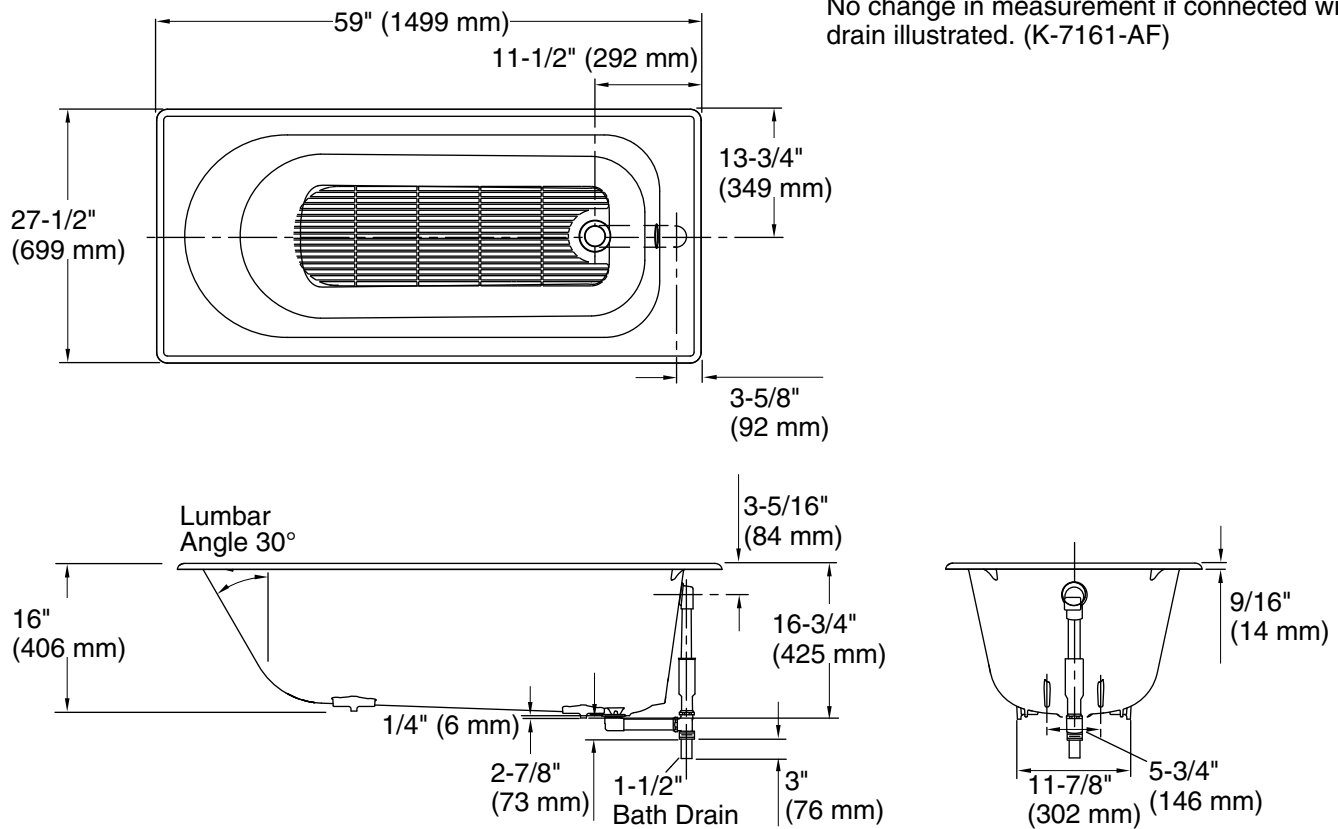

Color	Code	Description
-------	------	-------------

	0	White
	96	Biscuit

No change in measurement if connected with drain illustrated. (K-7161-AF)

Technical Information

All product dimensions are nominal.

Installation:	Drop-in
Drain location:	End
Basin area, bottom:	43-7/8" x 17-5/16" (1114 mm x 440 mm)
Basin area, top:	51-7/16" x 21-15/16" (1307 mm x 557 mm)
Weight:	232 lbs (105.2 kg)
Minimum floor load:	50 lbs/ft ² (244.1 kg/m ²)
Water depth:	11-5/16" (287 mm)
Water capacity:	33.4 gal (126.4 L)
Cutout:	Drop-in, 57-1/2" x 26" (1461 mm x 660 mm)
Minimum flat for door:	1" (25 mm)

Notes

Measure your actual product for rough-in details.

Install this product according to the installation instructions.

The hot water supply should be 70% of the capacity of the bath or greater. Installations will vary.