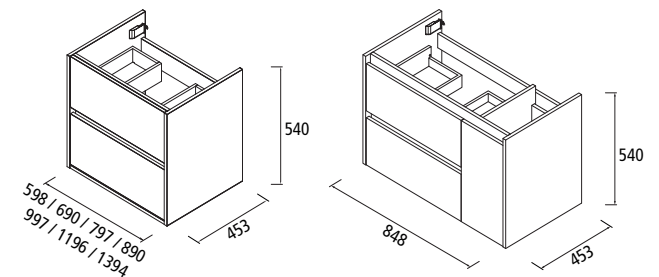

MATERIALS

- **Front panels (Thickness=16mm):**
 - **Gloss White:** Laminated particle board lacquered with UV high gloss polyester paint.
 - **Matte gray, Eternity oak, Caledonia oak:** Laminated particle board.
- **Side panels (Thickness=16mm):**
 - **Gloss White:** Laminated particle board lacquered with UV high gloss polyester paint.
 - **Matte gray, Eternity oak, Caledonia oak:** Laminated particle board.
- **Internal structure panels (Thickness=16mm):** laminated particle board.
- **Drawers:** Wooden drawer with concealed partial extraction runner with soft closing and height adjustment. Maximum load capacity. 25 Kg.
- **Door (vanity 850 mm):** Soft closing. 1 wooden shelf.

Vanity dimensions and package weight

	600	700	800	855	900	1000
Length (mm)	645	745	845	895	945	1045
Depth (mm)	500		585		500	
Height (mm)	620		510		620	
Net weight Kg.	23,2	25,5	27,1	29,5	29,5	31,6
Gross mass Kg.	25,3	27,7	30,2	32,5	32,5	34,7

Wash basins available

- 600 / 700 / 800 / 900 / 1000: Iberia
- 850: Iberia right
- 1200 / 1400: Iberia double

Free space for water pipe

Exterior finishes

Caledonia oak

Eternity oak

Gloss white

Matte grey

Interior finishes

Nude

Unit dimensions

Mueble 2 cajones

The 1196 and 1394 mm models are made up of 2 598 and 697 mm furniture respectively.

2 drawers + 1 door