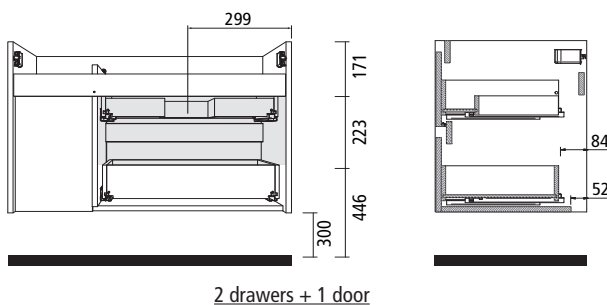

MATERIALS

- **Front panels (Thickness=16mm):**
  - **Gloss White:** Laminated particle board lacquered with UV high gloss polyester paint.
  - **Matte gray, Eternity oak, Caledonia oak:** Laminated particle board.
- **Side panels (Thickness=16mm):**
  - **Gloss White:** Laminated particle board lacquered with UV high gloss polyester paint.
  - **Matte gray, Eternity oak, Caledonia oak:** Laminated particle board.
- **Internal structure panels (Thickness=16mm):** laminated particle board.
- **Drawers:** Wooden drawer with concealed partial extraction runner with soft closing and height adjustment. Maximum load capacity. 25 Kg.
- **Door (vanity 850 mm):** Soft closing. 1 wooden shelf.

* All the panels used in the manufacture of this unit are classed as E-1 grade with low level of formaldehyde content.

*Trim varies according to design: PVC, ABS. (edged with PUR glue)

METAL FITTINGS

- **Cabinet hangers:** Highly resistant hanger with two separate adjustments certified under DIN 68840 (equivalent to 130 Kg end loading capacity per piece).

Vanity dimensions and package weight

	600	700	800	855	900	1000
Length (mm)	645	745	845	895	945	1045
Depth (mm)	500		585		500	
Height (mm)	620		510		620	
Net weight Kg.	23,2	25,5	27,1	29,5	29,5	31,6
Gross mass Kg.	25,3	27,7	30,2	32,5	32,5	34,7

Wash basins available

- 600 / 700 / 800 / 900 / 1000: Iberia
- 850: Iberia right
- 1200 / 1400: Iberia double

Free space for water pipe

Exterior finishes

Interior finishes