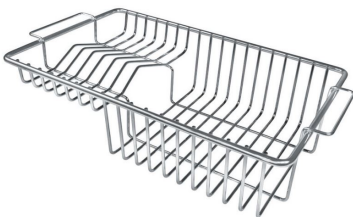

- Built-in cut out for FTS – Foratura per installazione FTS

OPTIONAL ACCESSORIES

Cestello inox 8612 000

Glass chopping board 8631 300

HPDE Chopping board 8657 001

HPDE Twin chopping board 8644 101

Iroko-wood chopping board with stainless steel colander 8644 042

Iroko-wood sliding chopping board 8644 041

Iroko-wood twin chopping board 8644 004

Stainless steel colander 8154 000

Stainless steel plate rack 8100 154

Stainless steel plate rack 8100 201

Stainless steel plate rack 8100 303

White bowl 8153 100

Graters kit with ring-holder and food collection tray 8159 101

Stainless steel perforated tray 8151 000

WARNING:

The accessories 8159101, 8100303,8151000 are only usable in combination with 8644101