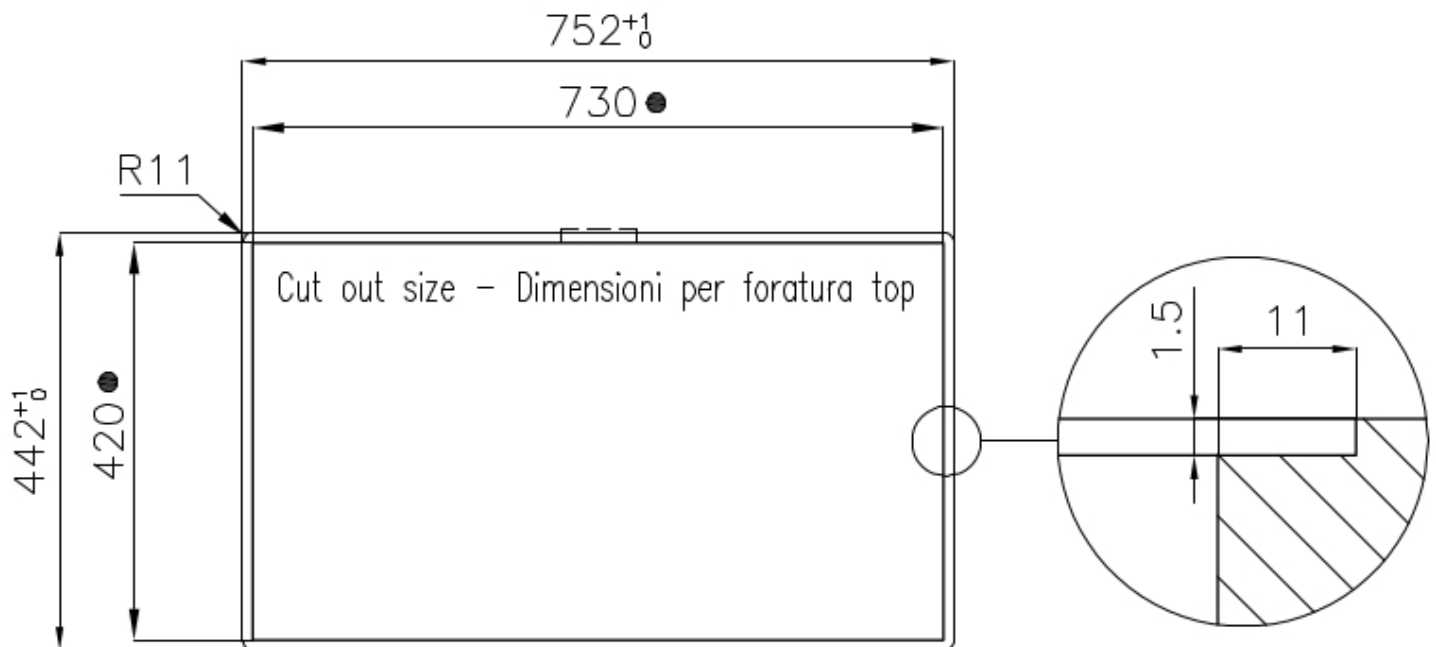

Edge/Installation Type Flush-mount | Top-mount

Dimensions 750x440 mm

Standard fittings Fixing hooks, gasket, drain, overflow and siphon, boxed packing

Mixer holes No standard holes

Built-in hole View technical data sheet (for all Flush-mount / Top-mount models and Under-mount models)

Drainer No

Width 75 cm

Bowl dimension 710x400mm

Number of bowls 1 bowl

Waste fitting 3,5" drain

FEATURES

Basket 3,5" waste fitting The drain is equipped with a large 3.5" drain, with the practical basket cap that prevents the discharge of solid parts. The 3.5 "drain allows the use of the Foster waste-disposer, compatible with all models.

High thickness 1mm thick steel. A significant thickness, which guarantees the maximum sturdiness and durability.

Perimetral overflow The overflow is always a security on the Foster sinks that prevents the overflow of water in case of oversights. The perimeter drain solution improves aesthetics thanks to its square and essential shape.

Small radius Bowls with squared shapes with a modern design and an increased capacity, for a minimal aesthetics connected with an extreme practicality.

TECHNICAL DATA

Intaglio per il troppo-pieno
Recess for housing the over-flow