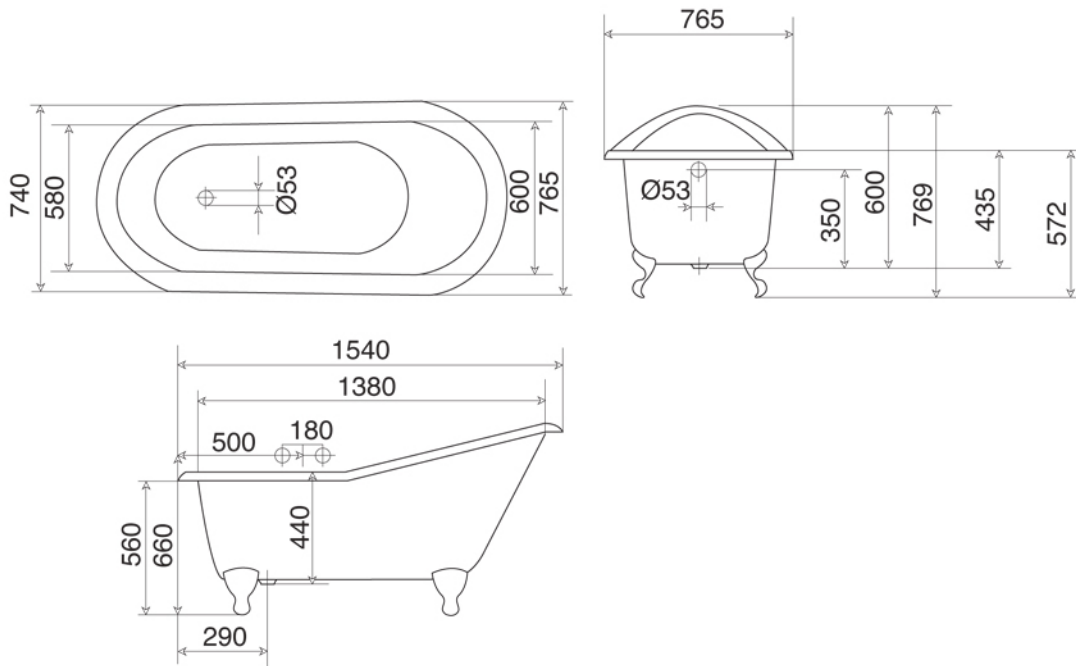

POSIZIONE RUBINETTERIA A MURO CONSIGLIATA A 500 mm DAL BORDO PIANO  
FORATURA GRUPPO VASCA ALTEZZA DA PAVIMENTO 660 mm

CAST IRON BATHTUB Collection	
Code	Description
9148	<b>Cast iron bathtub 1700x760 (Kg. 129 - Lt 205)</b> Without tap holes, external unfinished

Verona - Italy  
tel. +39 045 8006917  
fax. +39 045 8020111  
gentry-home.com

POSIZIONE RUBINETTERIA A MURO CONSIGLIATA A 500 mm DAL BORDO PIANO  
FORATURA GRUPPO VASCA ALTEZZA DA PAVIMENTO 660 mm

CAST IRON BATHTUB Collection	
Code	Description
9152	<b>Cast iron bathtub 1540x765 (Kg. 120 - Lt 180)</b> Without tap holes, external unfinished
9164	<b>Cast iron feet</b> Unfinished
9167	White
9165-C	Chrome
9166-I/N/O/OR	Incalux, Nickel, Dark Gold, Rose Gold
9166-B/ND/R	Bronze, Dark Nickel, Copper
103	<b>External painting</b> External painting White
105	External painting RAL
106	Gold leaf decoration
107	Silver leaf decoration

**GH**  
GENTRY HOME

Verona - Italy  
tel. +39 045 8006917  
fax. +39 045 8020111  
gentry-home.com

CAST IRON BATHTUB Collection	
Code	Description
0190-C 0191-I/N/O/OR 0191-B/ND/R	<p><b>Exposed bath waste with drain stopper chain and overflow with exposed pipes for floor connector and siphon</b></p> <p>Chrome            Incalux, Nickel, Dark Gold, Rose Gold            Bronze, Dark Nickel, Copper</p>