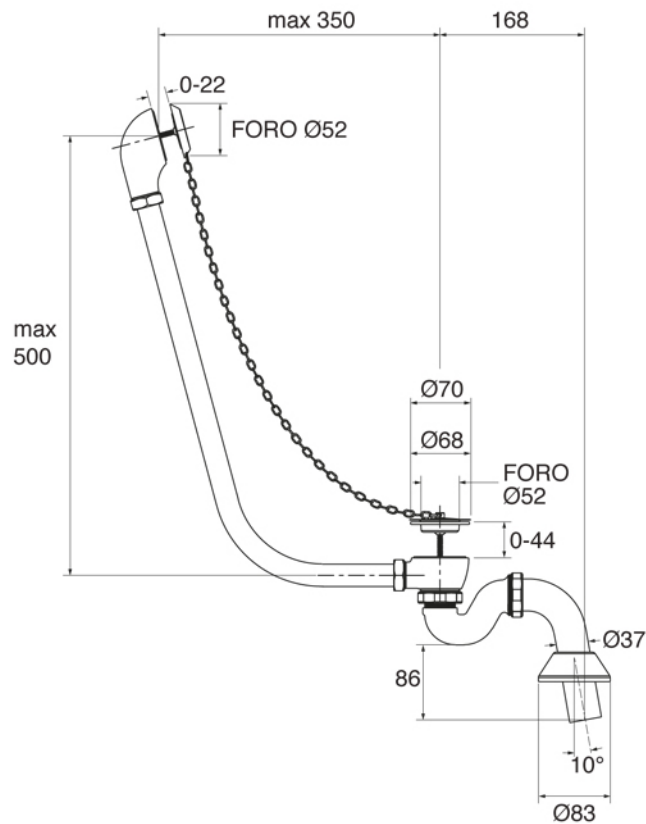

POSIZIONE RUBINETTERIA A MURO CONSIGLIATA A 500 mm DAL BORDO PIANO  
FORATURA GRUPPO VASCA ALTEZZA DA PAVIMENTO 660 mm

CAST IRON BATHTUB Collection	
Code	Description
9148	<b>Cast iron bathtub 1700x760 (Kg. 129 - Lt 205)</b> Without tap holes, external unfinished

Verona - Italy  
tel. +39 045 8006917  
fax. +39 045 8020111  
gentry-home.com

POSIZIONE RUBINETTERIA A MURO CONSIGLIATA A 500 mm DAL BORDO PIANO  
FORATURA GRUPPO VASCA ALTEZZA DA PAVIMENTO 660 mm

CAST IRON BATHTUB Collection	
Code	Description
9152	<b>Cast iron bathtub 1540x765 (Kg. 120 - Lt 180)</b> Without tap holes, external unfinished
9164	<b>Cast iron feet</b> Unfinished
9167	White
9165-C	Chrome
9166-I/N/O/OR	Incalux, Nickel, Dark Gold, Rose Gold
9166-B/ND/R	Bronze, Dark Nickel, Copper
103	<b>External painting</b> External painting White
105	External painting RAL
106	Gold leaf decoration
107	Silver leaf decoration

**GH**  
GENTRY HOME

Verona - Italy  
tel. +39 045 8006917  
fax. +39 045 8020111  
gentry-home.com

CAST IRON BATHTUB Collection	
Code	Description
0190-C 0191-I/N/O/OR 0191-B/ND/R	<p><b>Exposed bath waste with drain stopper chain and overflow with exposed pipes for floor connector and siphon</b></p> <p>Chrome            Incalux, Nickel, Dark Gold, Rose Gold            Bronze, Dark Nickel, Copper</p>