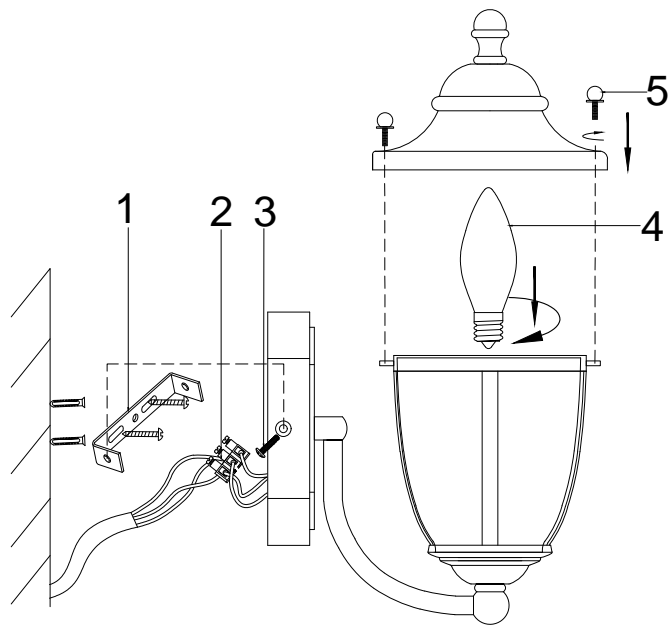

Instruction

H356-WL-01-CH

1 x E14 (60W)

Model: H356-WL-01-CH
Collection: House
Series: Zeil

Wall Lamps