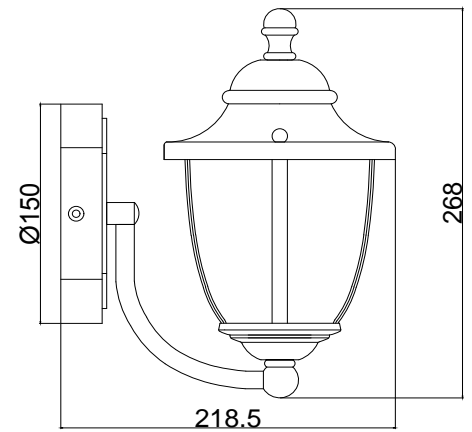

Instruction

H356-WL-01-CH

1 x E14 (60W)

Model: H356-WL-01-CH
Collection: House
Series: Zeil

Wall Lamps