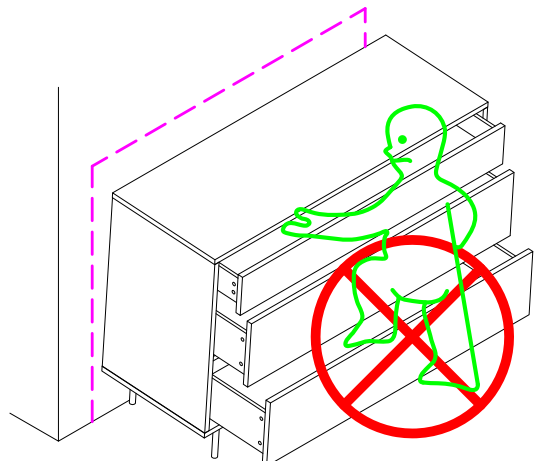

FIG.
1

FIG.
2

FIG.
3

DRAWER RENIVAL

ADJUSTABLE METHOD

- 
AA1 x1
 Spec: L215*W25
- 
AA2 x1
 Spec: $\phi 3.8 * L16$
- 
AA3 x1
 Spec: $\phi 7 * L26$
- 
AA4 x1
 Spec: $\phi 3.8 * L32$

- 
BB1 x2
 Spec: L215*W25
- 
BB2 x2
 Spec: $\phi 3.8 * L16$
- 
BB3 x2
 Spec: $\phi 7 * L26$
- 
BB4 x2
 Spec: $\phi 3.8 * L32$

**SERIOUS OR FATAL CRUSHING INJURIES CAN
OCCUR FROM FURNITURE AND TV TIP-OVER**

Never allow children to climb or play on furniture

For more information please visit:
www.structube.com/make-it-safe

**LE BASCULEMENT DE CE MEUBLE ET D'UN TÉLÉVISEUR
PEUT CAUSER DES BLESSURES GRAVES OU MORTELLES**