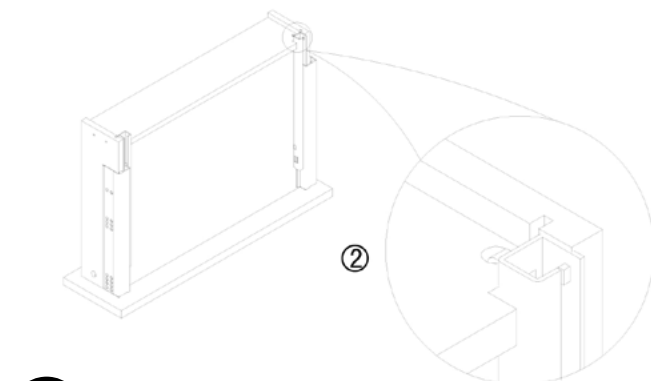

ASSEMBLY INSTRUCTION

CP1411-TV-1084

A x4

Spec:

B x8

Spec: $\varnothing 3.5 * L11$

C x16

Spec: $3.8 * L16$

FIG.
1

FIG.
2

FIG.
3

DRAWER RENIVAL

ADJUSTABLE METHOD

- 
AA1 x1
 Spec: L215*W25
- 
AA2 x1
 Spec: $\phi 3.8 * L16$
- 
AA3 x1
 Spec: $\phi 7 * L26$
- 
AA4 x1
 Spec: $\phi 3.8 * L32$

- 
BB1 x2
 Spec: L215*W25
- 
BB2 x2
 Spec: $\phi 3.8 * L16$
- 
BB3 x2
 Spec: $\phi 7 * L26$
- 
BB4 x2
 Spec: $\phi 3.8 * L32$