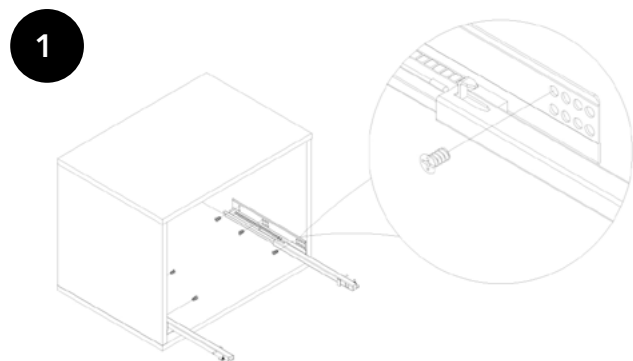

ASSEMBLY INSTRUCTION

CP1411-TV-1084

A x4

Spec:

B x8

Spec: $\varnothing 3.5 * L11$

C x16

Spec: $3.8 * L16$

FIG.
1

FIG.
2

FIG.
3

DRAWER RENIVAL

ADJUSTABLE METHOD

- 
AA1 x1
 Spec: L215*W25
- 
AA2 x1
 Spec: $\phi 3.8 * L16$
- 
AA3 x1
 Spec: $\phi 7 * L26$
- 
AA4 x1
 Spec: $\phi 3.8 * L32$

- 
BB1 x2
 Spec: L215*W25
- 
BB2 x2
 Spec: $\phi 3.8 * L16$
- 
BB3 x2
 Spec: $\phi 7 * L26$
- 
BB4 x2
 Spec: $\phi 3.8 * L32$