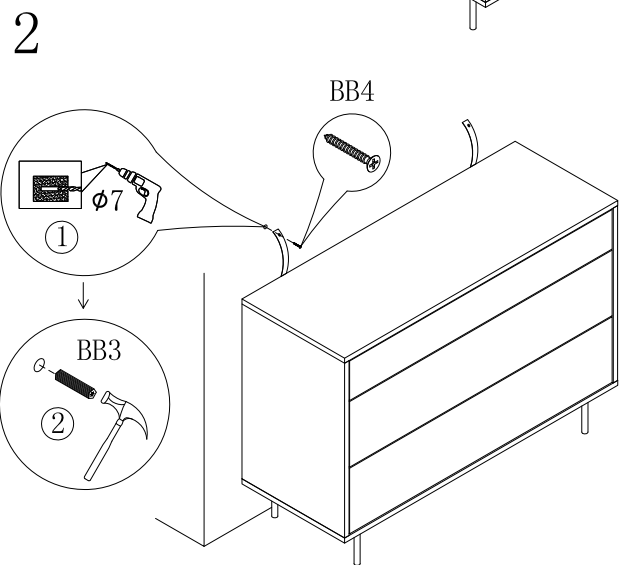

ASSEMBLY INSTRUCTION

CP1411-TV-1084

A x4

Spec:

B x8

Spec: $\varnothing 3.5 * L11$

C x16

Spec: $3.8 * L16$

FIG.
1

FIG.
2

FIG.
3

DRAWER RENIVAL

ADJUSTABLE METHOD

- 
AA1 x1
 Spec: L215*W25
- 
AA2 x1
 Spec: $\phi 3.8 * L16$
- 
AA3 x1
 Spec: $\phi 7 * L26$
- 
AA4 x1
 Spec: $\phi 3.8 * L32$

- 
BB1 x2
 Spec: L215*W25
- 
BB2 x2
 Spec: $\phi 3.8 * L16$
- 
BB3 x2
 Spec: $\phi 7 * L26$
- 
BB4 x2
 Spec: $\phi 3.8 * L32$