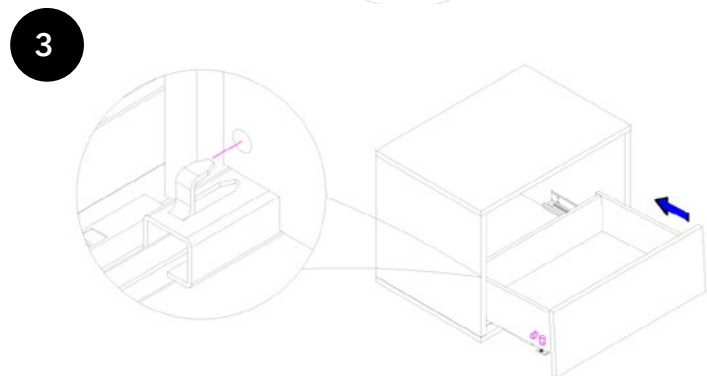

ASSEMBLY INSTRUCTION

CP1411-TV-1084

A x4

Spec:

B x8

Spec: $\varnothing 3.5 * L11$

C x16

Spec: $3.8 * L16$

FIG.
1

FIG.
2

FIG.
3

DRAWER RENIVAL

ADJUSTABLE METHOD

- 
AA1 x1
 Spec: L215*W25
- 
AA2 x1
 Spec: $\phi 3.8 * L16$
- 
AA3 x1
 Spec: $\phi 7 * L26$
- 
AA4 x1
 Spec: $\phi 3.8 * L32$

- 
BB1 x2
 Spec: L215*W25
- 
BB2 x2
 Spec: $\phi 3.8 * L16$
- 
BB3 x2
 Spec: $\phi 7 * L26$
- 
BB4 x2
 Spec: $\phi 3.8 * L32$