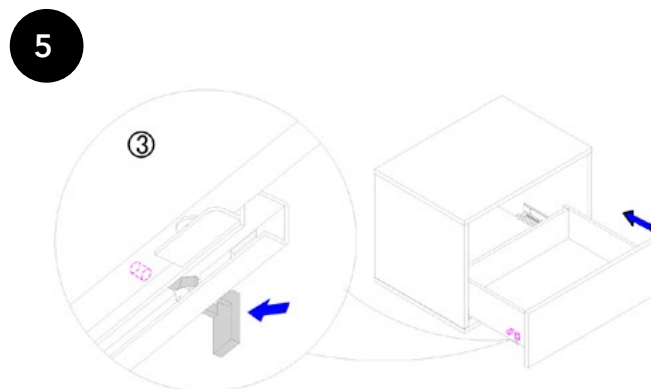

ASSEMBLY INSTRUCTION

CP1411-TV-1084

A x4

Spec:

B x8

Spec: $\varnothing 3.5 * L11$

C x16

Spec: $3.8 * L16$

FIG.
1

FIG.
2

FIG.
3

DRAWER RENIVAL

ADJUSTABLE METHOD

- 
AA1 x1
 Spec: L215*W25
- 
AA2 x1
 Spec: $\phi 3.8 * L16$
- 
AA3 x1
 Spec: $\phi 7 * L26$
- 
AA4 x1
 Spec: $\phi 3.8 * L32$

- 
BB1 x2
 Spec: L215*W25
- 
BB2 x2
 Spec: $\phi 3.8 * L16$
- 
BB3 x2
 Spec: $\phi 7 * L26$
- 
BB4 x2
 Spec: $\phi 3.8 * L32$