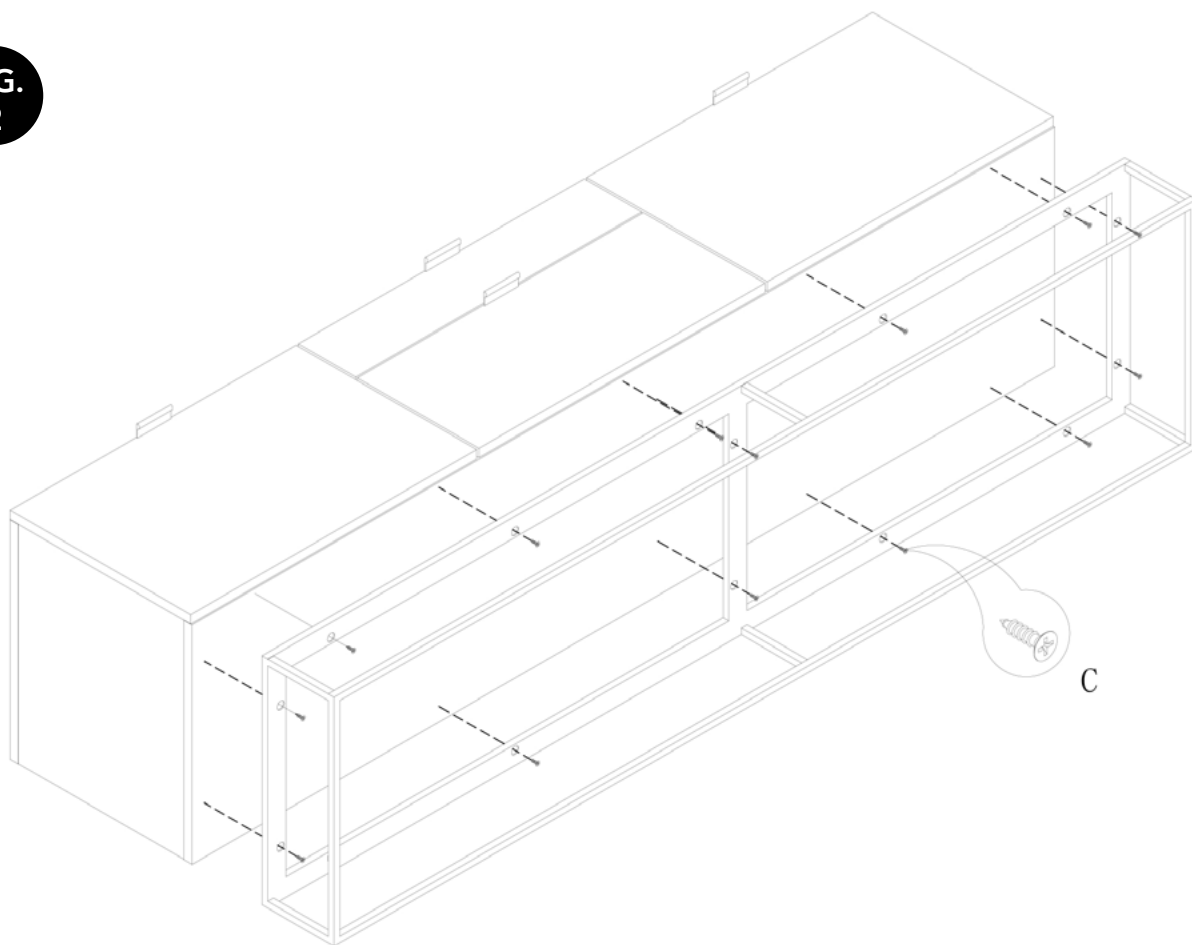

ASSEMBLY INSTRUCTION

CP1411-TV-1084

A x4

Spec:

B x8

Spec: $\varnothing 3.5 * L11$

C x16

Spec: $3.8 * L16$

FIG.
1

FIG.
2

FIG.
3

DRAWER RENIVAL

ADJUSTABLE METHOD

- 
AA1 x1
 Spec: L215*W25
- 
AA2 x1
 Spec: $\phi 3.8 * L16$
- 
AA3 x1
 Spec: $\phi 7 * L26$
- 
AA4 x1
 Spec: $\phi 3.8 * L32$

- 
BB1 x2
 Spec: L215*W25
- 
BB2 x2
 Spec: $\phi 3.8 * L16$
- 
BB3 x2
 Spec: $\phi 7 * L26$
- 
BB4 x2
 Spec: $\phi 3.8 * L32$