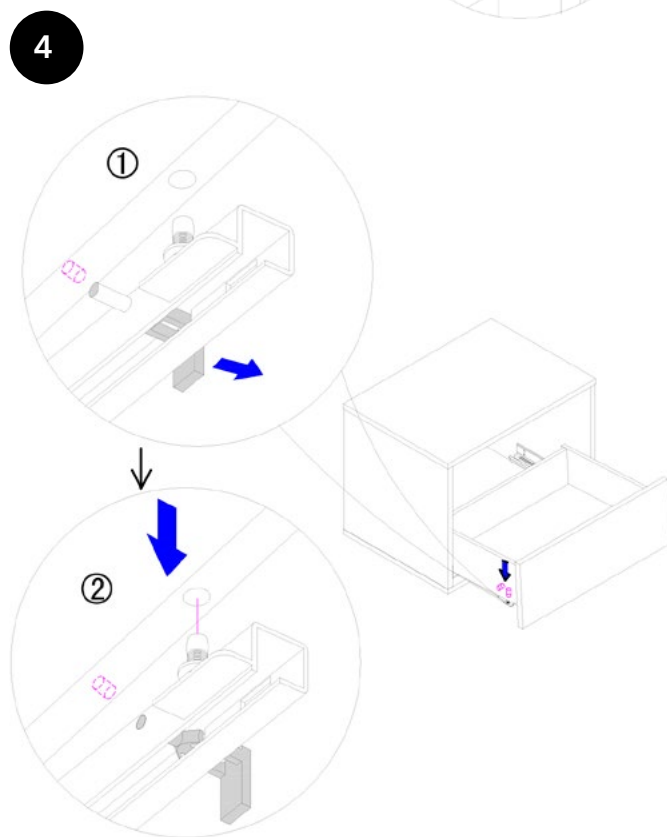

ASSEMBLY INSTRUCTION

CP1411-TV-1084

A x4

Spec:

B x8

Spec: $\varnothing 3.5 * L11$

C x16

Spec: $3.8 * L16$

FIG.
1

FIG.
2

FIG.
3

DRAWER RENIVAL

ADJUSTABLE METHOD

- 
AA1 x1
 Spec: L215*W25
- 
AA2 x1
 Spec: $\phi 3.8 * L16$
- 
AA3 x1
 Spec: $\phi 7 * L26$
- 
AA4 x1
 Spec: $\phi 3.8 * L32$

- 
BB1 x2
 Spec: L215*W25
- 
BB2 x2
 Spec: $\phi 3.8 * L16$
- 
BB3 x2
 Spec: $\phi 7 * L26$
- 
BB4 x2
 Spec: $\phi 3.8 * L32$