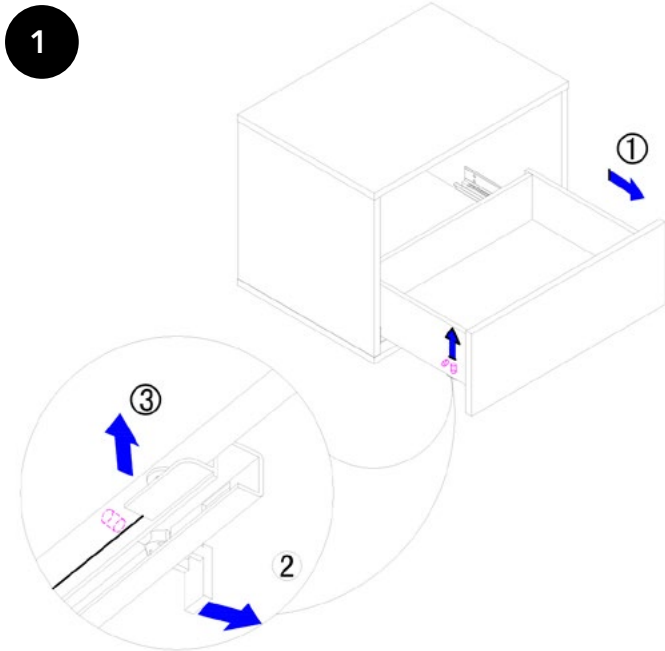

ASSEMBLY INSTRUCTION

CP1411-TV-1084

A x4

Spec:

B x8

Spec: $\varnothing 3.5 * L11$

C x16

Spec: $3.8 * L16$

FIG.
1

FIG.
2

FIG.
3

DRAWER RENIVAL

ADJUSTABLE METHOD

- 
AA1 x1
 Spec: L215*W25
- 
AA2 x1
 Spec: $\phi 3.8 * L16$
- 
AA3 x1
 Spec: $\phi 7 * L26$
- 
AA4 x1
 Spec: $\phi 3.8 * L32$

- 
BB1 x2
 Spec: L215*W25
- 
BB2 x2
 Spec: $\phi 3.8 * L16$
- 
BB3 x2
 Spec: $\phi 7 * L26$
- 
BB4 x2
 Spec: $\phi 3.8 * L32$