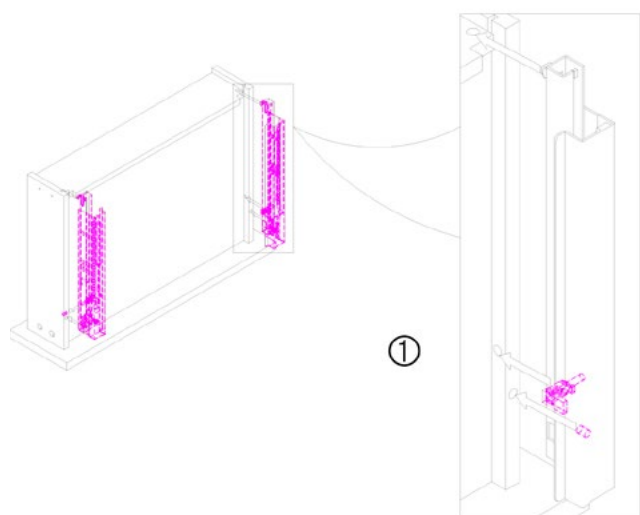

ASSEMBLY INSTRUCTION

CP1411-TV-1084

A x4

Spec:

B x8

Spec: $\varnothing 3.5 * L11$

C x16

Spec: $3.8 * L16$

FIG.
1

FIG.
2

FIG.
3

DRAWER RENIVAL

ADJUSTABLE METHOD

- 
AA1 x1
 Spec: L215*W25
- 
AA2 x1
 Spec: $\phi 3.8 * L16$
- 
AA3 x1
 Spec: $\phi 7 * L26$
- 
AA4 x1
 Spec: $\phi 3.8 * L32$

- 
BB1 x2
 Spec: L215*W25
- 
BB2 x2
 Spec: $\phi 3.8 * L16$
- 
BB3 x2
 Spec: $\phi 7 * L26$
- 
BB4 x2
 Spec: $\phi 3.8 * L32$