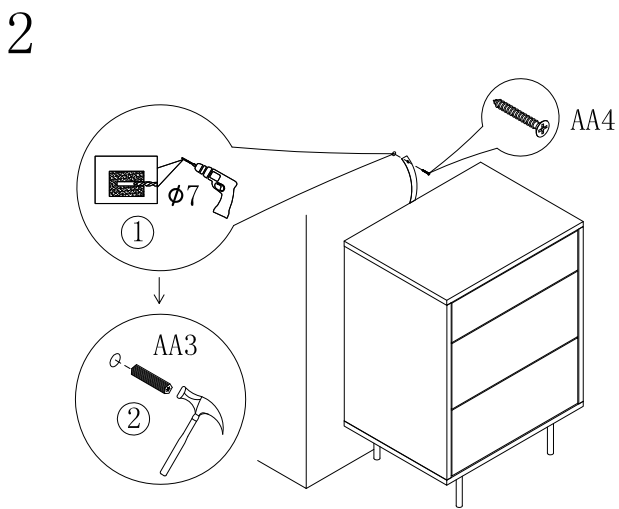

ASSEMBLY INSTRUCTION

CP1411-TV-1084

A x4

Spec:

B x8

Spec: $\varnothing 3.5 * L11$

C x16

Spec: $3.8 * L16$

FIG.
1

FIG.
2

FIG.
3

DRAWER RENIVAL

ADJUSTABLE METHOD

- 
AA1 x1
 Spec: L215*W25
- 
AA2 x1
 Spec: $\phi 3.8 * L16$
- 
AA3 x1
 Spec: $\phi 7 * L26$
- 
AA4 x1
 Spec: $\phi 3.8 * L32$

- 
BB1 x2
 Spec: L215*W25
- 
BB2 x2
 Spec: $\phi 3.8 * L16$
- 
BB3 x2
 Spec: $\phi 7 * L26$
- 
BB4 x2
 Spec: $\phi 3.8 * L32$