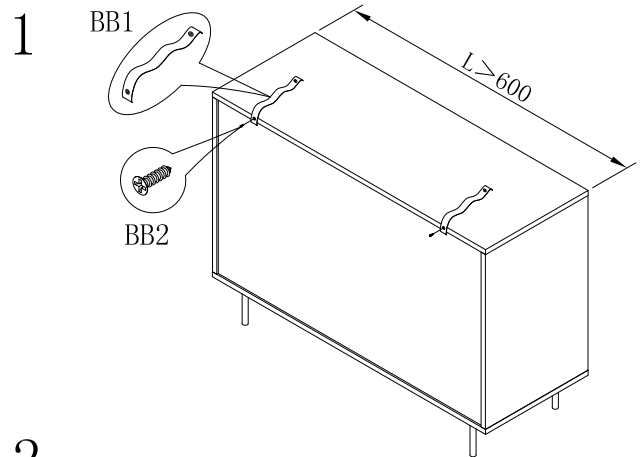

ASSEMBLY INSTRUCTION

CP1411-TV-1084

A x4

Spec:

B x8

Spec: $\varnothing 3.5 * L11$

C x16

Spec: $3.8 * L16$

FIG.
1

FIG.
2

FIG.
3

DRAWER RENIVAL

ADJUSTABLE METHOD

- 
AA1 x1
 Spec: L215*W25
- 
AA2 x1
 Spec: $\phi 3.8 * L16$
- 
AA3 x1
 Spec: $\phi 7 * L26$
- 
AA4 x1
 Spec: $\phi 3.8 * L32$

- 
BB1 x2
 Spec: L215*W25
- 
BB2 x2
 Spec: $\phi 3.8 * L16$
- 
BB3 x2
 Spec: $\phi 7 * L26$
- 
BB4 x2
 Spec: $\phi 3.8 * L32$