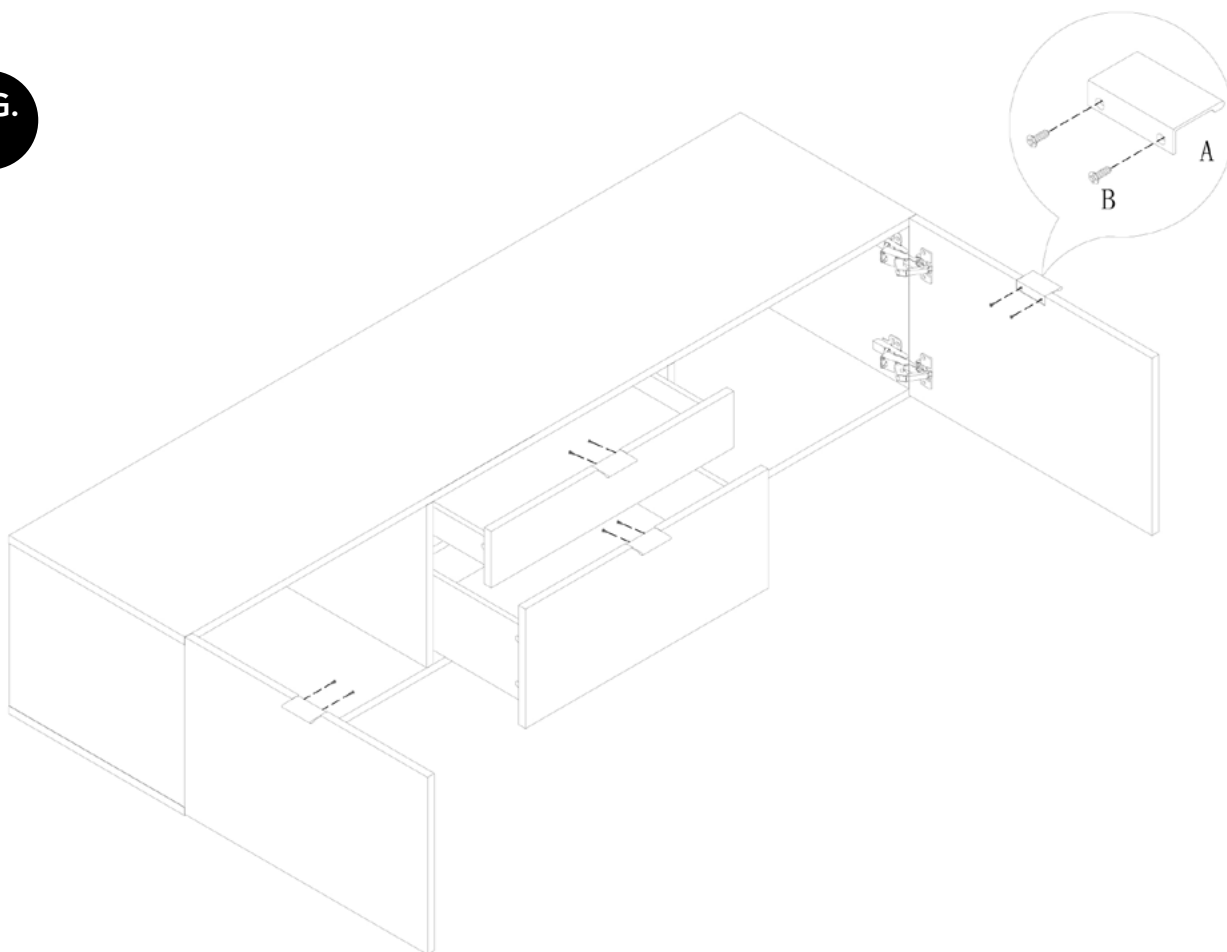

ASSEMBLY INSTRUCTION

CP1411-TV-1084

A x4

Spec:

B x8

Spec: $\varnothing 3.5 * L11$

C x16

Spec: $3.8 * L16$

FIG.
1

FIG.
2

FIG.
3

DRAWER RENIVAL

ADJUSTABLE METHOD

- 
AA1 x1
 Spec: L215*W25
- 
AA2 x1
 Spec: $\phi 3.8 * L16$
- 
AA3 x1
 Spec: $\phi 7 * L26$
- 
AA4 x1
 Spec: $\phi 3.8 * L32$

- 
BB1 x2
 Spec: L215*W25
- 
BB2 x2
 Spec: $\phi 3.8 * L16$
- 
BB3 x2
 Spec: $\phi 7 * L26$
- 
BB4 x2
 Spec: $\phi 3.8 * L32$