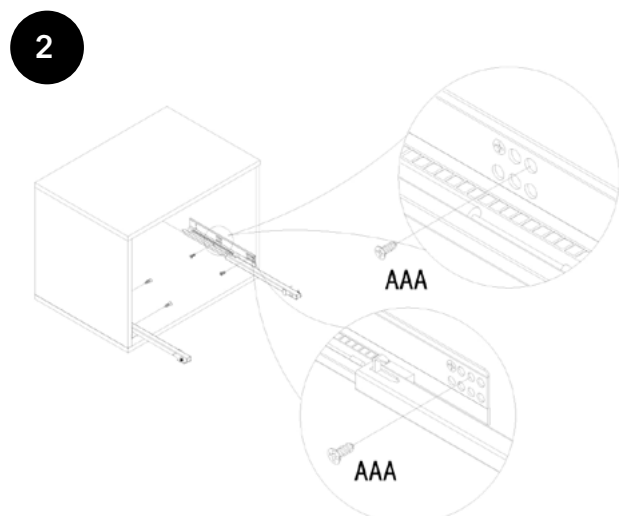

ASSEMBLY INSTRUCTION

CP1411-TV-1084

A x4

Spec:

B x8

Spec: $\varnothing 3.5 * L11$

C x16

Spec: $3.8 * L16$

FIG.
1

FIG.
2

FIG.
3

DRAWER RENIVAL

ADJUSTABLE METHOD

- 
AA1 x1
 Spec: L215*W25
- 
AA2 x1
 Spec: $\phi 3.8 * L16$
- 
AA3 x1
 Spec: $\phi 7 * L26$
- 
AA4 x1
 Spec: $\phi 3.8 * L32$

- 
BB1 x2
 Spec: L215*W25
- 
BB2 x2
 Spec: $\phi 3.8 * L16$
- 
BB3 x2
 Spec: $\phi 7 * L26$
- 
BB4 x2
 Spec: $\phi 3.8 * L32$