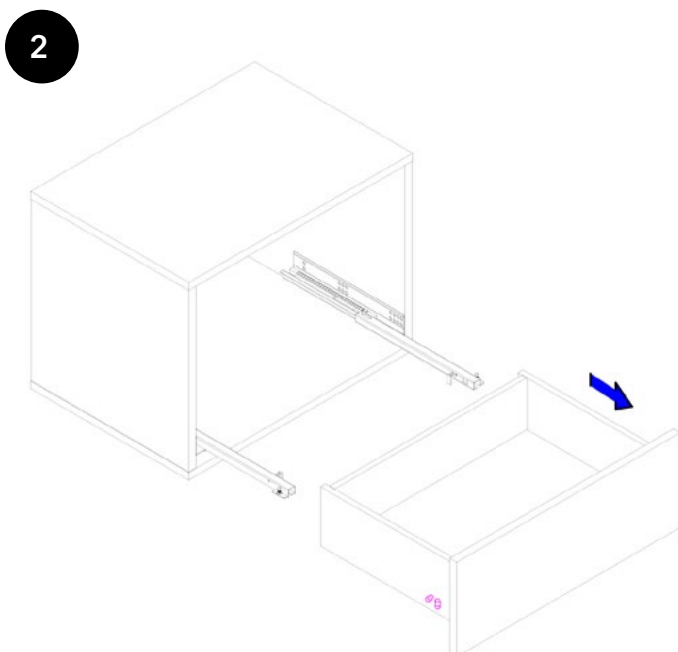

ASSEMBLY INSTRUCTION

CP1411-TV-1084

A x4

Spec:

B x8

Spec: $\varnothing 3.5 * L11$

C x16

Spec: $3.8 * L16$

FIG.
1

FIG.
2

FIG.
3

DRAWER RENIVAL

ADJUSTABLE METHOD

- 
AA1 x1
 Spec: L215*W25
- 
AA2 x1
 Spec: $\phi 3.8 * L16$
- 
AA3 x1
 Spec: $\phi 7 * L26$
- 
AA4 x1
 Spec: $\phi 3.8 * L32$

- 
BB1 x2
 Spec: L215*W25
- 
BB2 x2
 Spec: $\phi 3.8 * L16$
- 
BB3 x2
 Spec: $\phi 7 * L26$
- 
BB4 x2
 Spec: $\phi 3.8 * L32$