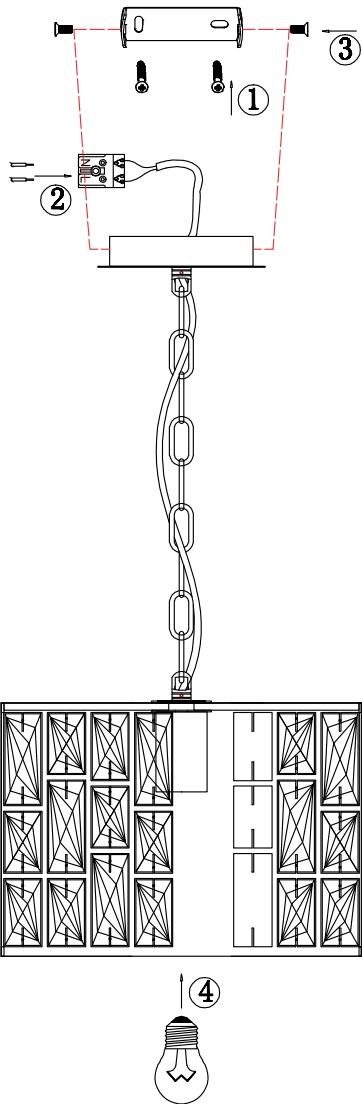

Instruction

Collection: Modern
Series: Gelid
Model: MOD184-PL-01-CH
Suspended

- Suspended

1 x E27 (60w)

MAYTONI
DECORATIVE LIGHTING

www.maytoni.de