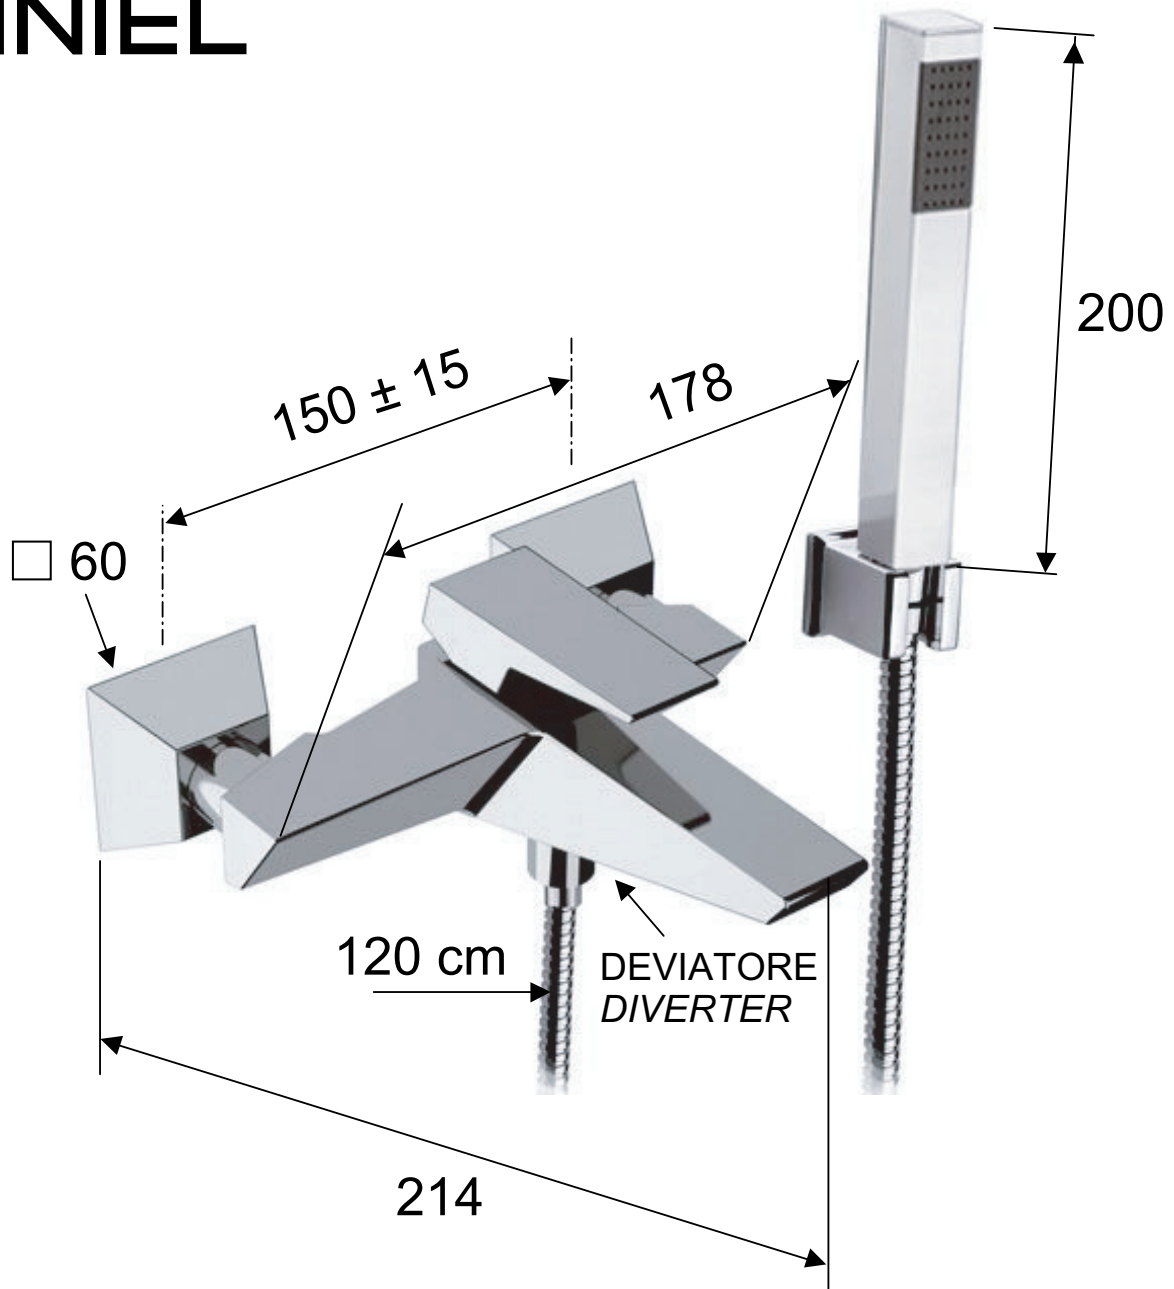

DANIEL

SCHEDA TECNICA TECHNICAL FEATURES

ART. COD.

SP600

MATERIALI / MATERIALS

OTTONE CROMATO / CHROME PLATED BRASS

CROMATURA / CHROME PLATING

UNI EN 248