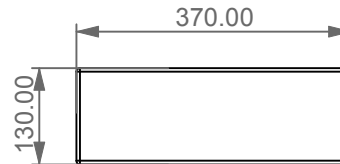

Lavabo Square cm 32 monoforo
(senza foro su richiesta)
Square Washbasin cm 32 one hole
(no hole on request)

FRONT

LEFT

TOP

SECTION

Designation
Lavabo Square cm 32 monoforo
(senza foro su richiesta)
Square Washbasin cm 32 one hole
(no hole on request)

Scale
1:10

cod. SQUALAV

This drawing including the respected data may neither be duplicated nor modified nor altered without the consent of GSG Ceramic Design. The use of the data/technical drawings take place at users own risk and under exclusion of any liability of GSG Ceramic Design. The dimensions are not binding; products are subject to changes. Measurement shown may be subjected to small variations or are indicative.