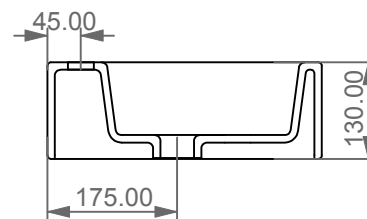

Lavabo Square cm 32 monoforo
(senza foro su richiesta)
Square Washbasin cm 32 one hole
(no hole on request)

FRONT

LEFT

TOP

SECTION

Designation
Lavabo Square cm 32 monoforo
(senza foro su richiesta)
Square Washbasin cm 32 one hole
(no hole on request)

Scale
1:10

cod. SQUALAV

This drawing including the respected data may neither be duplicated nor modified nor altered without the consent of GSG Ceramic Design. The use of the data/technical drawings take place at users own risk and under exclusion of any liability of GSG Ceramic Design. The dimensions are not binding; products are subject to changes. Measurement shown may be subjected to small variations or are indicative.