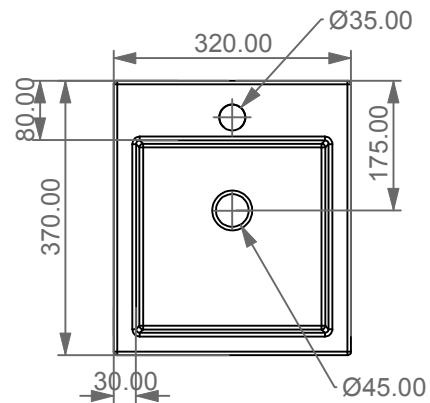

Lavabo Square cm 32 monoforo
(senza foro su richiesta)
Square Washbasin cm 32 one hole
(no hole on request)

FRONT

LEFT

TOP

SECTION

Designation
Lavabo Square cm 32 monoforo
(senza foro su richiesta)
Square Washbasin cm 32 one hole
(no hole on request)

Scale
1:10

cod. SQUALAV

This drawing including the respected data may neither be duplicated nor modified nor altered without the consent of GSG Ceramic Design. The use of the data/technical drawings take place at users own risk and under exclusion of any liability of GSG Ceramic Design. The dimensions are not binding; products are subject to changes. Measurement shown may be subjected to small variations or are indicative.