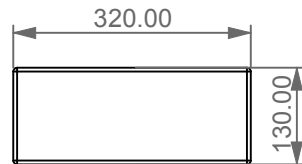

Lavabo Square cm 32 monoforo
(senza foro su richiesta)
Square Washbasin cm 32 one hole
(no hole on request)

FRONT

LEFT

TOP

SECTION

Designation
Lavabo Square cm 32 monoforo
(senza foro su richiesta)
Square Washbasin cm 32 one hole
(no hole on request)

Scale
1:10

cod. SQUALAV

This drawing including the respected data may neither be duplicated nor modified nor altered without the consent of GSG Ceramic Design. The use of the data/technical drawings take place at users own risk and under exclusion of any liability of GSG Ceramic Design. The dimensions are not binding; products are subject to changes. Measurement shown may be subjected to small variations or are indicative.