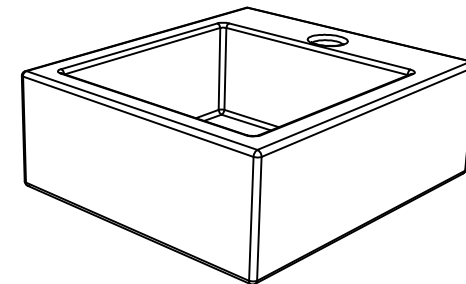

Lavabo Square cm 32 monoforo
(senza foro su richiesta)
Square Washbasin cm 32 one hole
(no hole on request)

FRONT

LEFT

TOP

SECTION

Designation
Lavabo Square cm 32 monoforo
(senza foro su richiesta)
Square Washbasin cm 32 one hole
(no hole on request)

Scale
1:10

cod. SQUALAV

This drawing including the respected data may neither be duplicated nor modified nor altered without the consent of GSG Ceramic Design. The use of the data/technical drawings take place at users own risk and under exclusion of any liability of GSG Ceramic Design. The dimensions are not binding; products are subject to changes. Measurement shown may be subjected to small variations or are indicative.