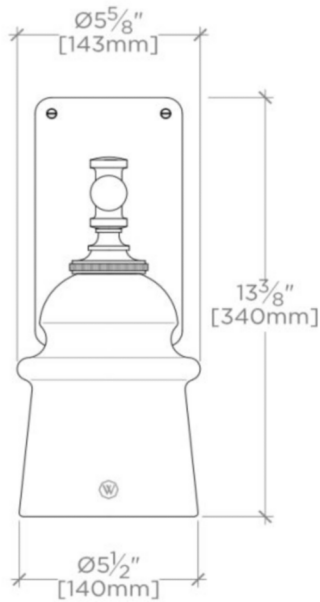

### TECHNICAL DETAILS

Ambient / Task: Ambient  
 Bulb Base Size: E26  
 Escutcheon Primary Material: Brass  
 Bulb Type: Edison Filament  
 Depth / Width: 6 7/16"  
 Height: 13 3/8"  
 Installation Type: Wall Mounted  
 Interior / Exterior Application: Interior Only  
 Junction Box Orientation: Any  
 Length: 5 5/8"  
 Number of Bulbs: One  
 Primary Material: Made of Brass  
 Safety Warnings: Do not exceed max wattage (75).  
 Shade Material: Glass  
 Suggested Application: All Applications  
 Voltage: 120V  
 Wet / Dry: Damp or Dry

## WATT

WLLT01

Watt Wall Mounted Single Arm Sconce with Plain Glass Shade

TOP VIEW SCALE: 2"=1'-0"

FRONT VIEW SCALE: 2"=1'-0"

SIDE VIEW SCALE: 2"=1'-0"