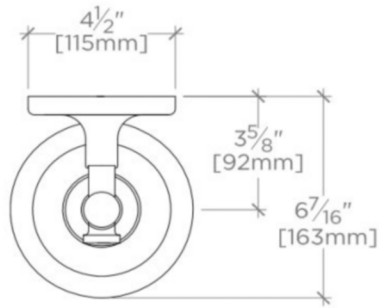

### TECHNICAL DETAILS

Ambient / Task: Ambient  
 Bulb Base Size: E26  
 Escutcheon Primary Material: Brass  
 Bulb Type: Edison Filament  
 Depth / Width: 6 7/16"  
 Height: 13 3/8"  
 Installation Type: Wall Mounted  
 Interior / Exterior Application: Interior Only  
 Junction Box Orientation: Any  
 Length: 5 5/8"  
 Number of Bulbs: One  
 Primary Material: Made of Brass  
 Safety Warnings: Do not exceed max wattage (75).  
 Shade Material: Glass  
 Suggested Application: All Applications  
 Voltage: 120V  
 Wet / Dry: Damp or Dry

## WATT

WLLT01

Watt Wall Mounted Single Arm Sconce with Plain Glass Shade

TOP VIEW SCALE: 2"=1'-0"

FRONT VIEW SCALE: 2"=1'-0"

SIDE VIEW SCALE: 2"=1'-0"