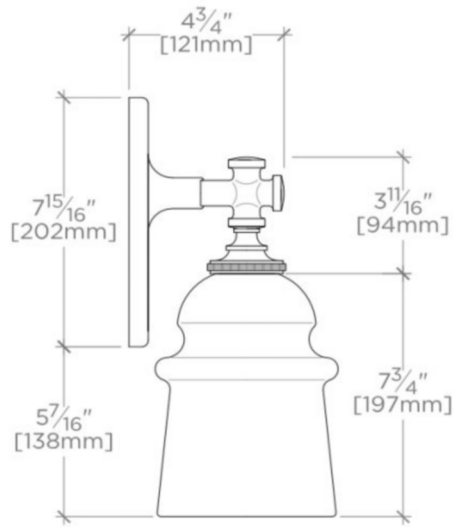

### TECHNICAL DETAILS

Ambient / Task: Ambient  
 Bulb Base Size: E26  
 Escutcheon Primary Material: Brass  
 Bulb Type: Edison Filament  
 Depth / Width: 6 7/16"  
 Height: 13 3/8"  
 Installation Type: Wall Mounted  
 Interior / Exterior Application: Interior Only  
 Junction Box Orientation: Any  
 Length: 5 5/8"  
 Number of Bulbs: One  
 Primary Material: Made of Brass  
 Safety Warnings: Do not exceed max wattage (75).  
 Shade Material: Glass  
 Suggested Application: All Applications  
 Voltage: 120V  
 Wet / Dry: Damp or Dry

## WATT

WLLT01

Watt Wall Mounted Single Arm Sconce with Plain Glass Shade

TOP VIEW SCALE: 2"=1'-0"

FRONT VIEW SCALE: 2"=1'-0"

SIDE VIEW SCALE: 2"=1'-0"