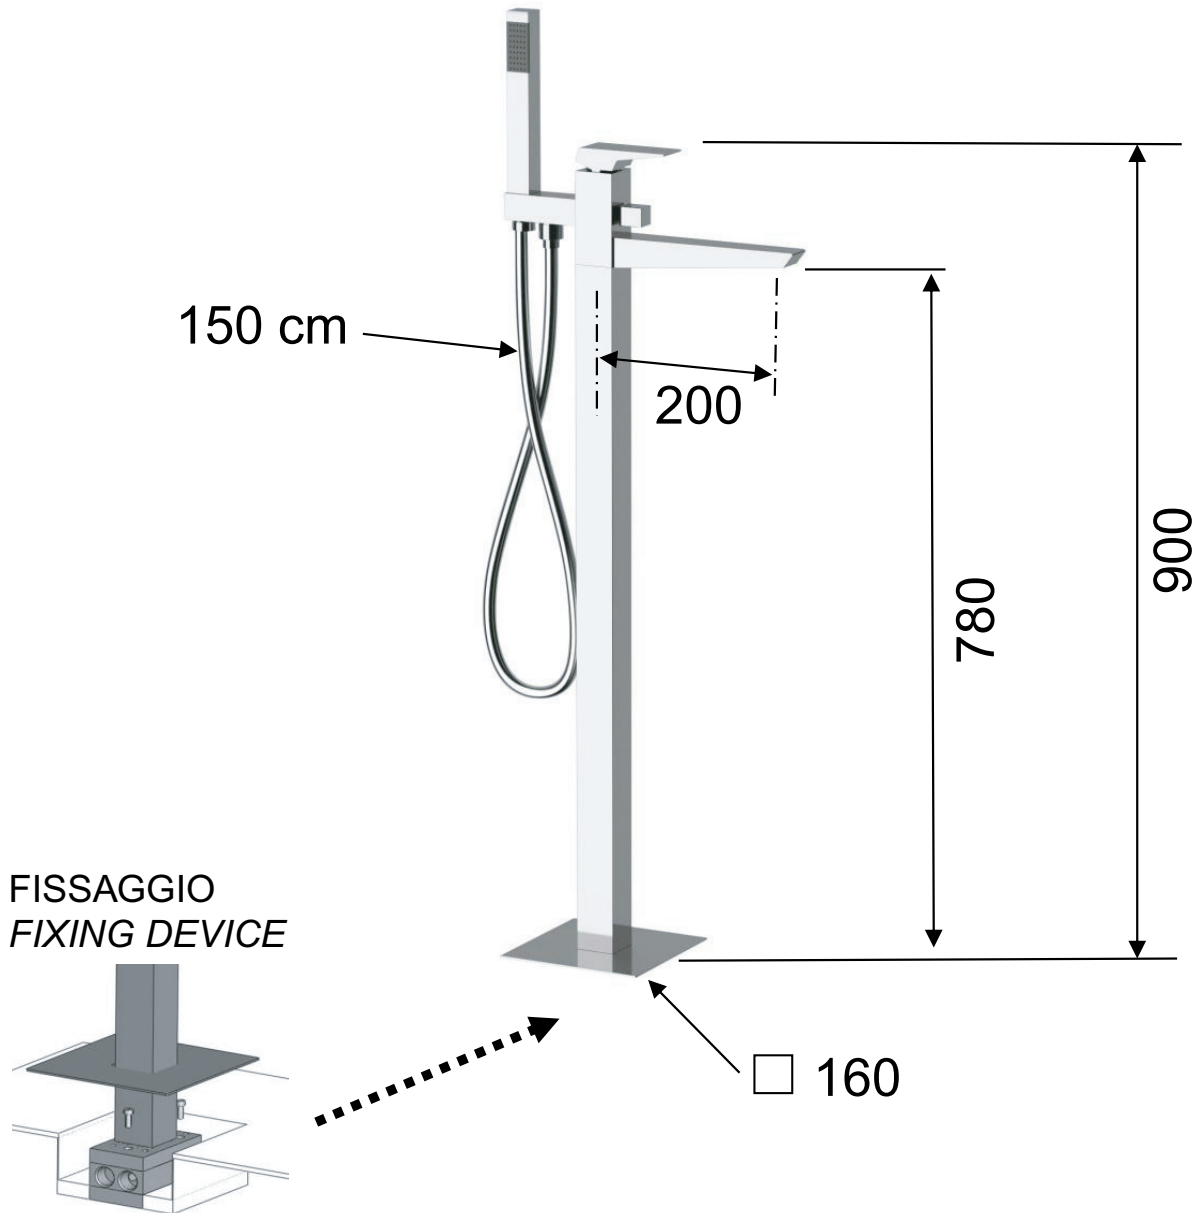

DANIEL

SCHEDA TECNICA TECHNICAL FEATURES

ART. COD.

SP678

MATERIALI / MATERIALS

OTTONE CROMATO / CHROME PLATED BRASS

CROMATURA / CHROME PLATING

UNI EN 248