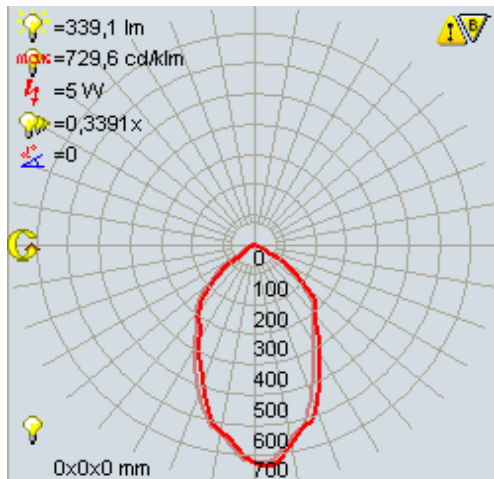

LED DOWNLIGHT

Product&Family Code: 016 008 0005

MELISA-5

Technical Drawing

Photometric Diagram

Technical Data	
Voltage (V)	220-240V
Product Wattage (W)	5
Equivalence with incandescent lamp	40
Colour Render Index (Ra)	>Ra80
Colour Temperature (K)	4200K
Materials	Aluminium Die Casting Body
Protection Class	II
Dimmable	No
EEI	A to A ⁺⁺
Warm-up time up to 60 % of the full light output	Instant Full Light
Luminous Flux (lm)	217 - 354
Luminous Efficacy (lm/W)	44 - 70
Rated Life (hrs) Ⓢ	40.000
IP Rating	20
Power Factor	>0.5
Beam Angle	87°
Starting Time	<0.2s
Number of ON-OFF cycling	x25.000