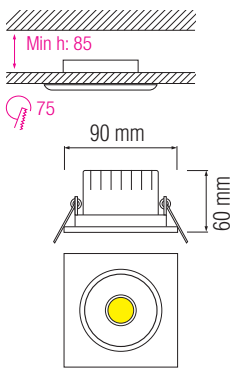

LED DOWNLIGHT

Product&Family Code: 016 008 0005

MELISA-5

Technical Drawing

Photometric Diagram

Technical Data	
Voltage (V)	220-240V
Product Wattage (W)	5
Equivalence with incandescent lamp	40
Colour Render Index (Ra)	>Ra80
Colour Temperature (K)	4200K
Materials	Aluminium Die Casting Body
Protection Class	II
Dimmable	No
EEI	A to A ⁺⁺
Warm-up time up to 60 % of the full light output	Instant Full Light
Luminous Flux (lm)	217 - 354
Luminous Efficacy (lm/W)	44 - 70
Rated Life (hrs) Ⓢ	40.000
IP Rating	20
Power Factor	>0.5
Beam Angle	87°
Starting Time	<0.2s
Number of ON-OFF cycling	x25.000