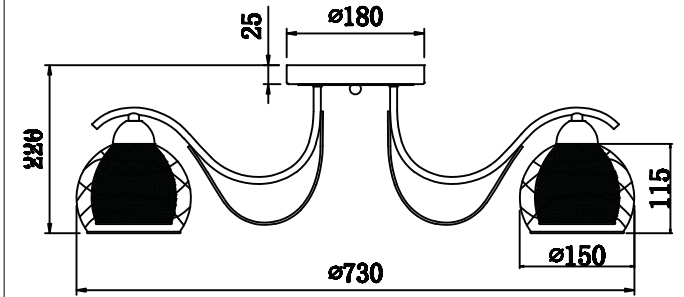

FREYA
TRADITION OF QUALITY

INSTRUCTION

MODEL: FR5052-CL-08-W

8 x E27 (60W)

FREYA-LIGHT.COM