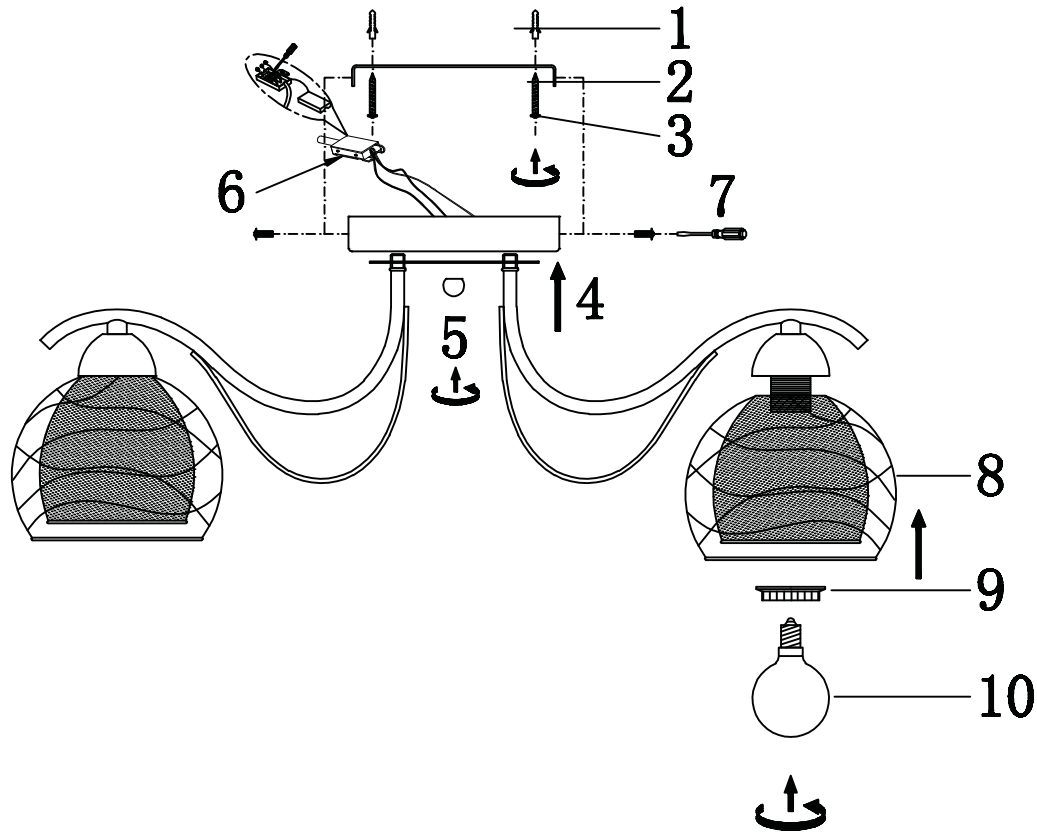

FREYA
TRADITION OF QUALITY

INSTRUCTION

MODEL: FR5052-CL-08-W

8 x E27 (60W)

FREYA-LIGHT.COM