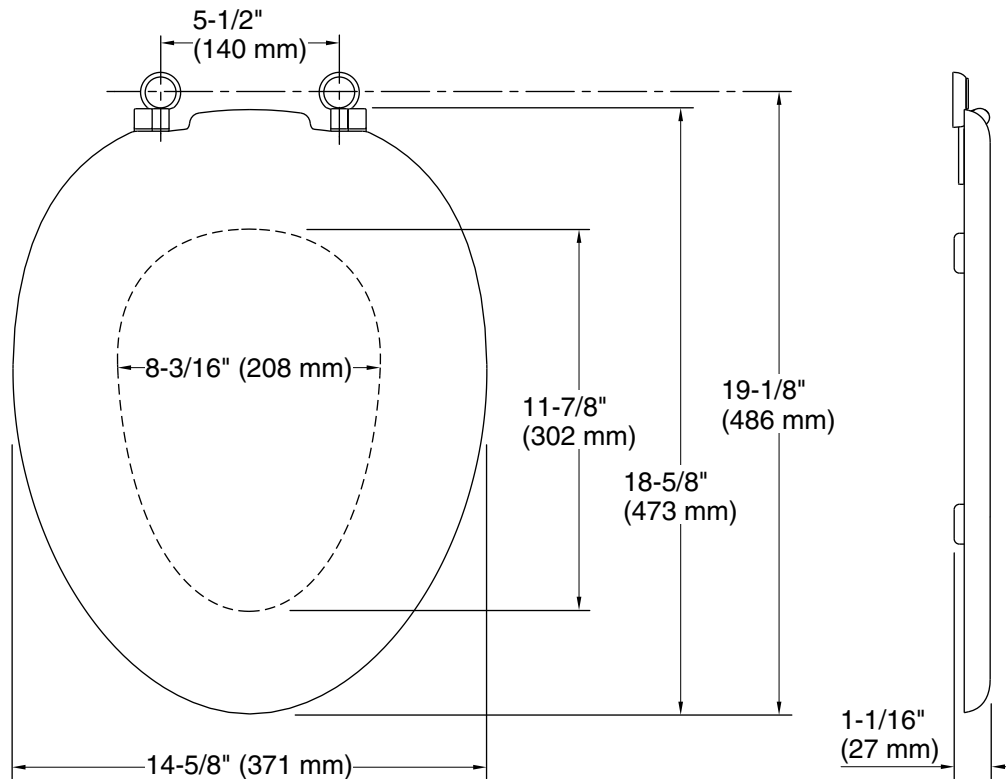

Features

- Exclusive seat design for Kathryn K-3324 and K-3484 toilets.
- Vibrant® French Gold hinges.
- Coordinates with other products in the Kathryn collection.

Material

- Molded wood.

Codes/Standards

None Applicable

Technical Information

All product dimensions are nominal.

Seat shape type: Elongated

Seat front type: Closed-front

Seat-mounting holes: 5-1/2" (140 mm)

Notes

Install this product according to the installation guide.