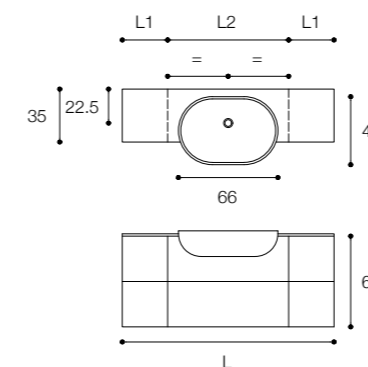

Composition with central built-in basin, unit with central and side drawers. Push handle and optional internal wooden drawers with sliding dividers. Photo: Soft built-in basin in Cristalplant Biobased, matt Smoke Grey unit, internal wooden drawers in Canaletto Walnut finishing. Dimensions cm 140 x 45 x h 45.

Larghezza / Length (L)
140 - 160 - 180 cm

Altezza / Height
45 cm

Profondità / Depth (P)
35 - 45 cm

Listino prezzi / Price list — p. 330

● Colori disponibili / Available colors — p. 230 - 231

Composizione con lavabo integrato centrale, mobile a un cassettone, con cassettiere laterali. Maniglia push e cassetti interni standard.
 In foto: lavabo integrato mod. Soft in Cristalplant Biobased, mobile in legno finitura Rovere, cassetti interni standard ad estrazione totale in alluminio mod. Legrabox in finitura Grigio Esclusivo.
 Dimensioni cm 140 x 35 x h 60

Composition with built-in central basin unit with central and side drawers. Push handle and internal standard drawers.
 Photo: Soft built-in basin in Cristalplant Biobased, unit in oak, internal standard pullout drawers mod. Legrabox in Exclusive Grey finishing. Dimensions cm 140 x 35 x h 60

Larghezza / Length (L)
 140 - 160 - 180 cm

Altezza / Height
 60 cm

Profondità / Depth (P)
 35 - 45 cm

Listino prezzi / Price list — p. 330

● Colori disponibili / Available colors — p. 230 - 231

Laccati opachi e lucidi / Matt and glossy painted - Cat. 1 / 3