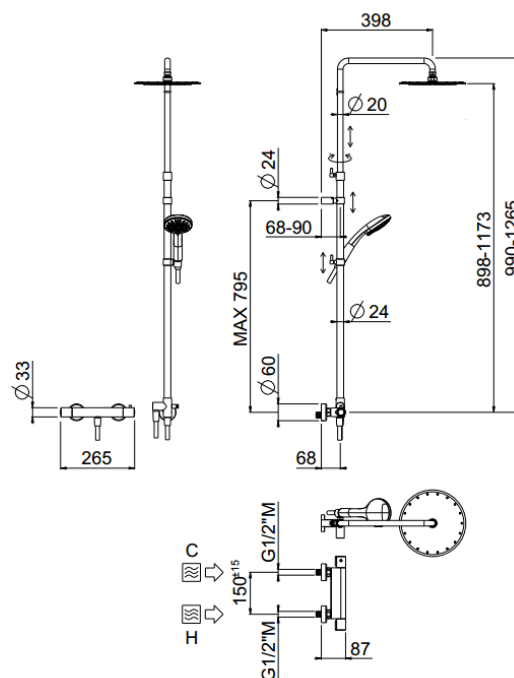

Rigoletto telescopic exposed

Rigoletto telescopic exposed, Stick shower head
00-1936X-N-CRX

TECHNICAL INFORMATION

Bridge telescopic shower column with integrated diverter, turning bar with adjustable mounting. One way exposed thermostatic mixer with brass handles. Non-liming inspectable round shower head Ø200 in chromed stainless steel. ABS non-liming 3 jets shower. Smooth double anti-torsion PVC flexible hose, cm 150. CHROME

Flow rate:
x rubinetto

PICTURE

SPARE PARTS

ORIC031
T°

ORIC021
vitone
screw down

FEATURES

rain jet

central jet

side jet

double anti-torsion

adjustable
telescopic shower
column

inspectable
round

TECHNICAL DRAWING

FINISHINGS