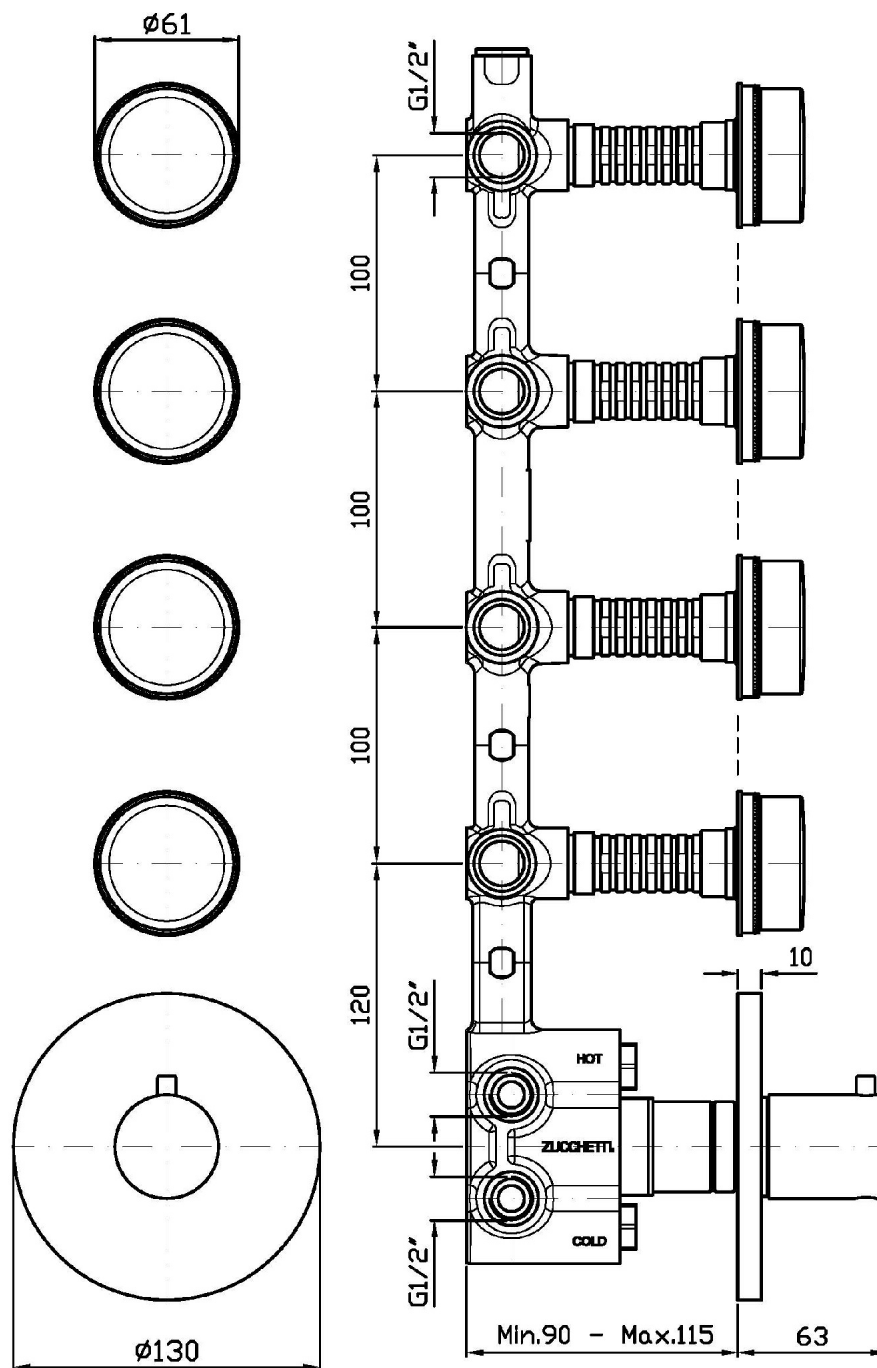

SAVOIR

ZSA662.CN

Disegno Complessivo / Overall Drawing