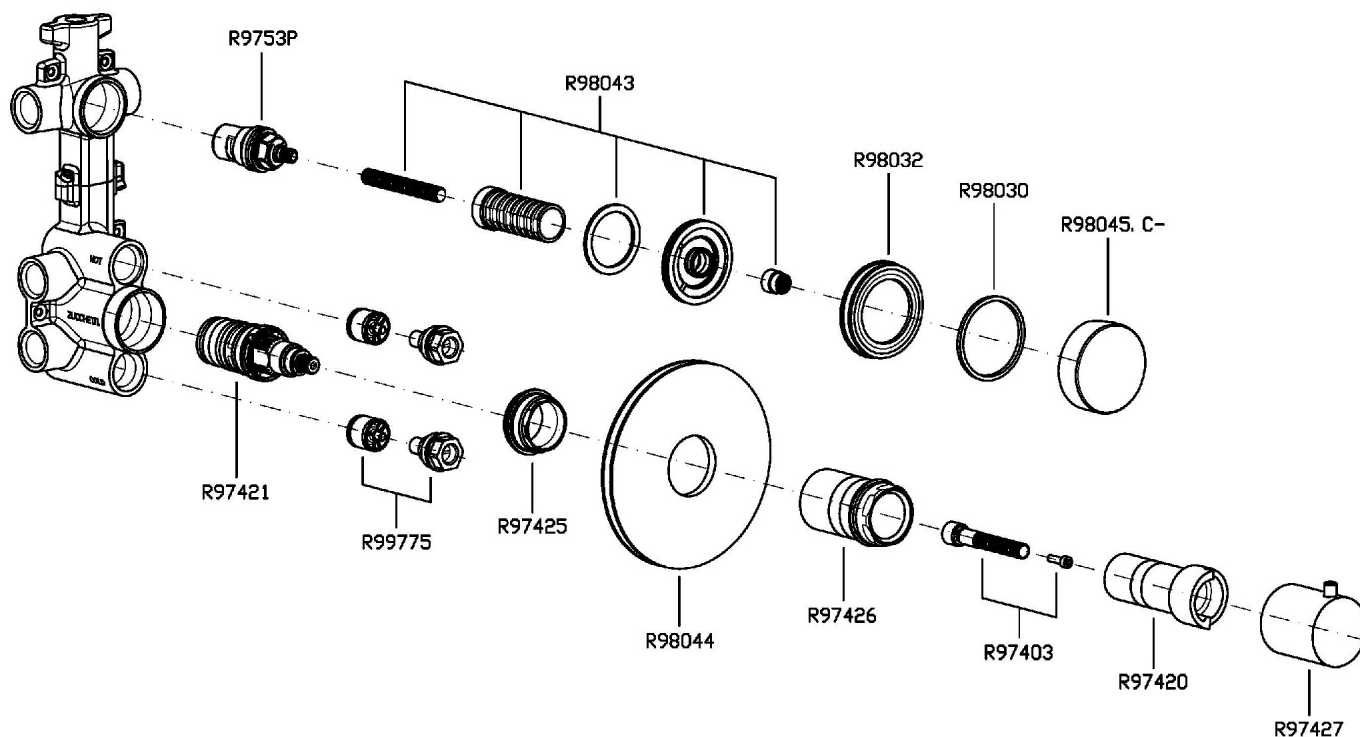

SAVOIR

ZSA662.CN

Esplosi / Exploded