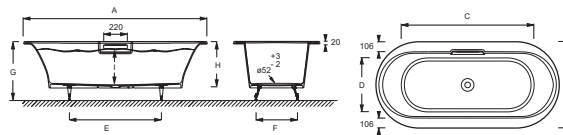

**CE6D037**

**Collection:** VOLUTE

**Finish\*:**

00 - White

**Main features:**

**Features**

- **DIMENSIONS:** 170 x 80 cm
- **MATERIAL:** Cast iron
- **VOLUME (L):** 216/146
- **WASTE DIAMETER:** 5.2 cm
- **FEET:** Supplied
- **WASTE :** Supplied
- **OPTIONAL COORDINATING BATHTHSCREEN:** No
- **BATH WELL WIDTH:** 50 cm
- **CAN BE EQUIPPED WITH A WHIRLPOOL SYSTEM:** No
- **3 INSTALLATION OPTIONS:** Undermount, drop-in, walk-in
- **BOTTOM DIMENSIONS:** 123 x 50 cm
- **WEIGHT:** 127 kg
- **INSTALLATION TYPE:** Drop-in
- **SHAPE:** Oval
- **PRODUCT INCLUDED:** (Built-in waste (99314T), set of 4 adjustable feet (E4113), trap and connection kit (E75307) included)
- **STEP:** Not supplied
- **OPTIONAL COORDINATING PANEL:** No
- **BATH WELL LENGTH:** 123 cm
- **TWO-PERSON BATH:** No
- **GUARANTEE:** 25 years
- **SUPPLIED WITH:** Built-in waste (99314T), set of 4 adjustable feet (E4113) and trap/connection kit (E75307)

**Installation benefits**

- **EASIER HANDLING:** Straps supplied

**Optional products**

- E6757

**Technical drawing**

Mm	ERD036	ERD037	ERD038
A	1800	1700	1800
B	750	800	800
C	1160	1230	1330
D	470	500	500
E	750	850	950
F	370	390	390
G	530	560	560
H	400	430	430
I	309	340	340