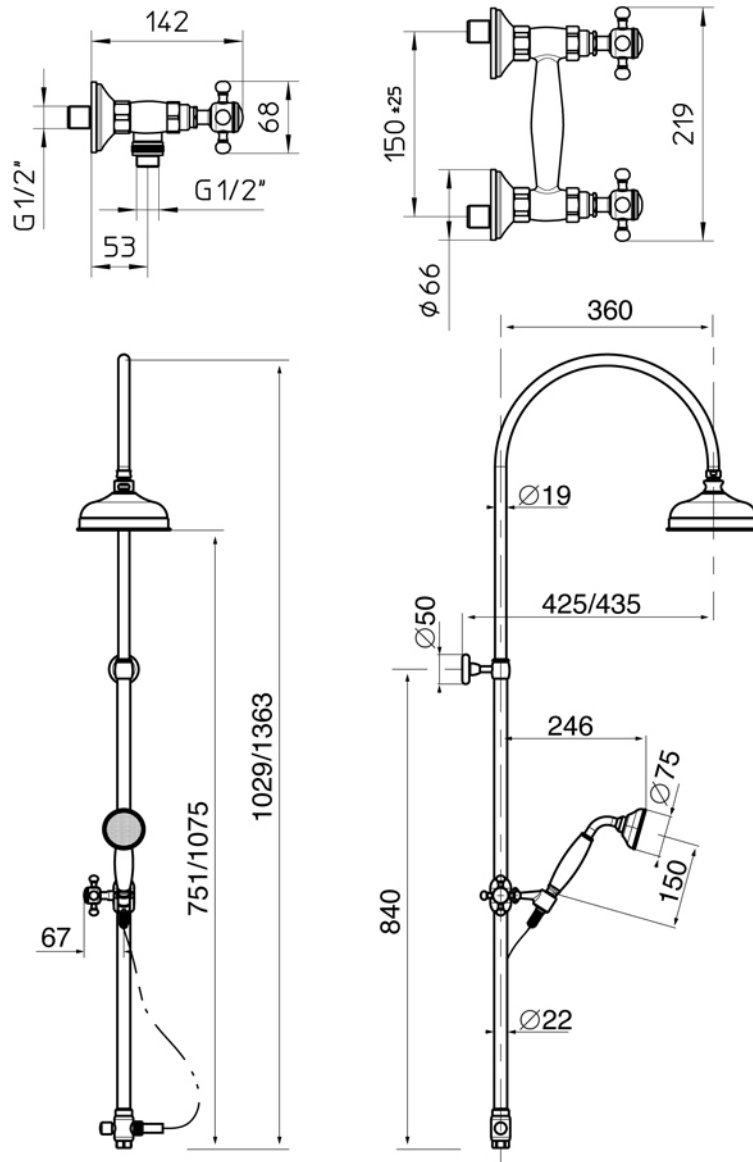

Vm 9 13 19 23 27
Kg/cm² 0,5 1 2 3 4

ANTIQUE Collection	
Code	Description
8276-C 8277-I/N/O/OR 8277-B/ND/R	Antique external shower mixer Chrome Incalux, Nickel, Dark Gold, Rose Gold Bronze, Dark Nickel, Copper
8710-C 8711-I/N/O/OR 8711-B/ND/R	Exposed riser pipe kit Chrome Incalux, Nickel, Dark Gold, Rose Gold Bronze, Dark Nickel, Copper
8720-C 8721-I/N/O/OR 8721-B/ND/R	Exposed diverter with cradle and handshower Chrome Incalux, Nickel, Dark Gold, Rose Gold Bronze, Dark Nickel, Copper

GH
GENTRY HOME

Verona - Italy
tel. +39 045 8006917
fax. +39 045 8020111
gentry-home.com

ANTIQUE Collection	
Code	Description
0113-C 0114-I/N/O/OR 0114-B/ND/R	Shower rose 20 cm Chrome Incalux, Nickel, Dark Gold, Rose Gold Bronze, Dark Nickel, Copper

Verona - Italy
tel. +39 045 8006917
fax. +39 045 8020111
gentry-home.com

ANTIQUE Collection	
Code	Description
0115-C 0116-I/N/O/OR 0116-B/ND/R	Shower rose 30 cm Chrome Incalux, Nickel, Dark Gold, Rose Gold Bronze, Dark Nickel, Copper