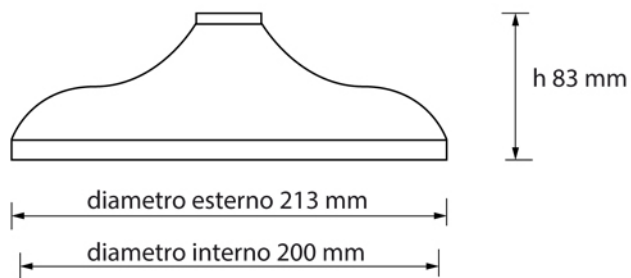

ANTIQUE Collection	
Code	Description
0113-C 0114-I/N/O/OR 0114-B/ND/R	Shower rose 20 cm Chrome Incalux, Nickel, Dark Gold, Rose Gold Bronze, Dark Nickel, Copper

Verona - Italy
tel. +39 045 8006917
fax. +39 045 8020111
gentry-home.com