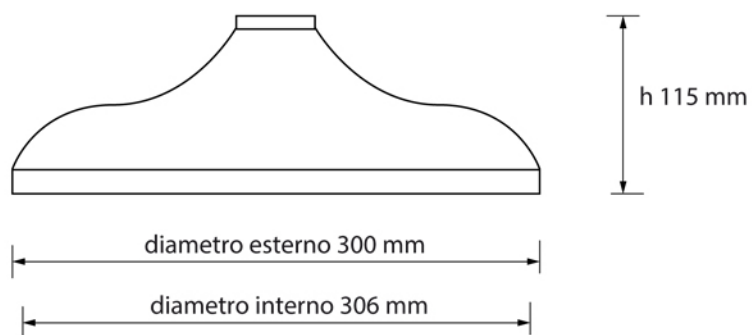

Verona - Italy
tel. +39 045 8006917
fax. +39 045 8020111
gentry-home.com

ANTIQUE Collection	
Code	Description
0115-C 0116-I/N/O/OR 0116-B/ND/R	Shower rose 30 cm Chrome Incalux, Nickel, Dark Gold, Rose Gold Bronze, Dark Nickel, Copper