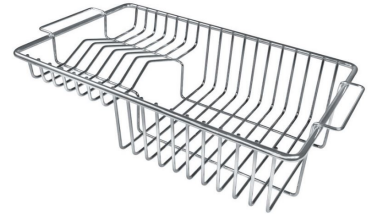

## OPTIONAL ACCESSORIES

Cestello inox 8612 000

Glass chopping board 8631 300

HPDE Chopping board 8657 001

HPDE Twin chopping board 8644 101

Iroko-wood chopping board with stainless steel colander 8644 042

Iroko-wood sliding chopping board 8644 041

Iroko-wood twin chopping board 8644 004

Stainless steel colander 8154 000

Stainless steel plate rack 8100 154

Stainless steel plate rack 8100 303

White basket 8612 100

White bowl 8153 100

Graters kit with ring-holder and food collection tray 8159 101

Stainless steel perforated tray 8151 000

Stainless steel plate rack 8100 201