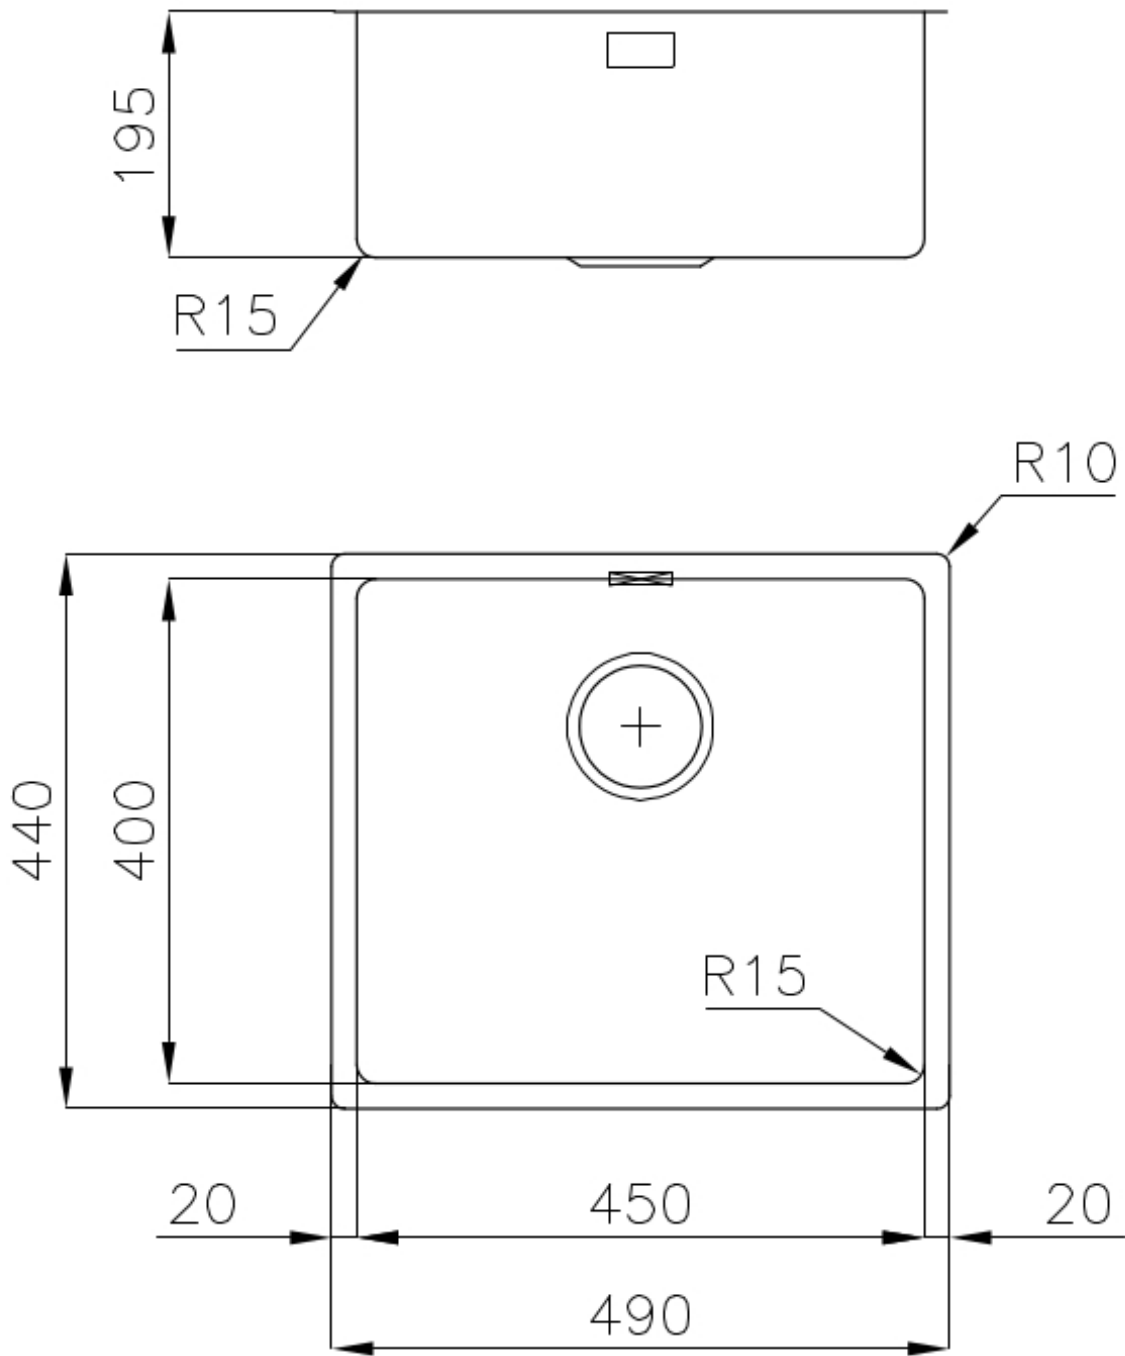

---

Base 60 cm

---

Edge/Installation Type Undermount

---

Dimensions 490x440 mm

---

Standard fittings Fixing hooks, gasket, drain, overflow and siphon, boxed packing

---

Mixer holes No standard holes

---

Built-in hole	View technical data sheet (for all Flush-mount / Top-mount models and Under-mount models)
Drainer	No
Width	49 cm
Bowl dimension	450x400mm
Number of bowls	1 bowl
Waste fitting	3,5" drain

## TECHNICAL DATA

Cut out size  
Dimensioni per foratura top