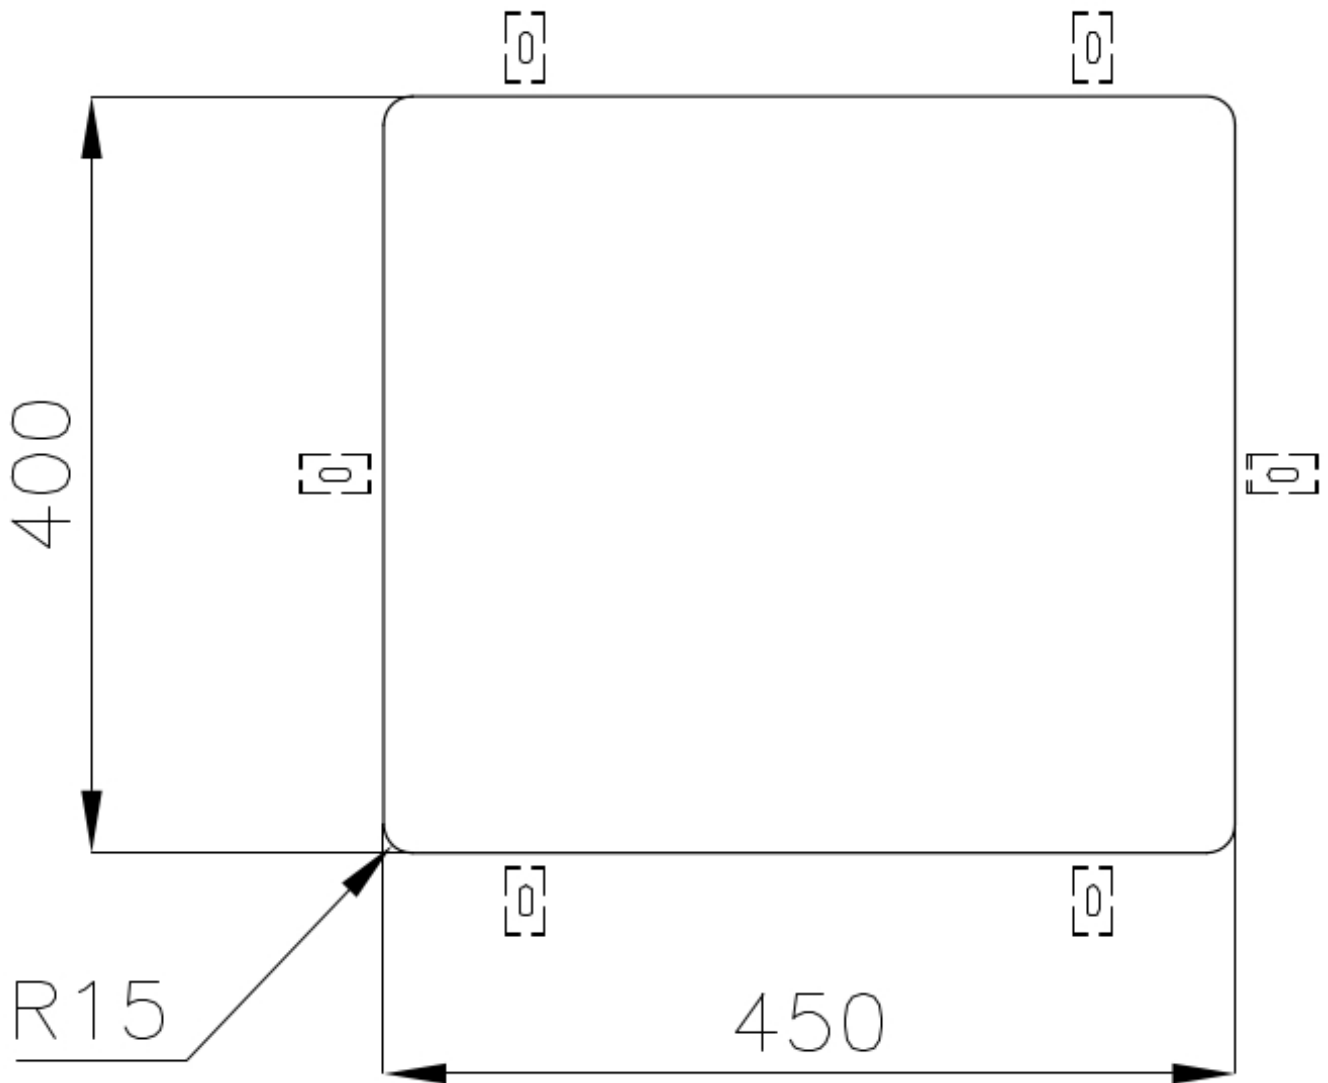

---

Base 60 cm

---

Edge/Installation Type Undermount

---

Dimensions 490x440 mm

---

Standard fittings Fixing hooks, gasket, drain, overflow and siphon, boxed packing

---

Mixer holes No standard holes

---

Built-in hole	View technical data sheet (for all Flush-mount / Top-mount models and Under-mount models)
Drainer	No
Width	49 cm
Bowl dimension	450x400mm
Number of bowls	1 bowl
Waste fitting	3,5" drain

## TECHNICAL DATA

Cut out size  
Dimensioni per foratura top