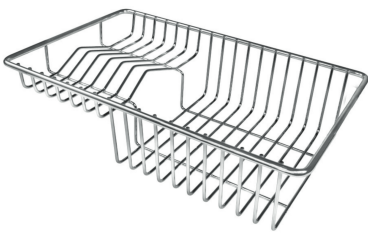

## FEATURES

Basket 3,5" waste fitting	The drain is equipped with a large 3.5" drain, with the practical basket cap that prevents the discharge of solid parts. The 3.5 "drain allows the use of the Foster waste-disposer, compatible with all models.
Gun Metal	The Gun Metal finish is obtained by treating steel with a physical process called PVD (Physical Vacuum Deposition) which deposits particles of noble metals on the surface. The result is a unique and refined aesthetic effect, and an improvement of the mechanical properties of the steel which is more resistant to impact and scratches.
High thickness	1mm thick steel. A significant thickness, which guarantees the maximum sturdiness and durability.
Perimetral overflow	The overflow is always a security on the Foster sinks that prevents the overflow of water in case of oversights. The perimeter drain solution improves aesthetics thanks to its square and essential shape.
Small radius	Bowls with squared shapes with a modern design and an increased capacity, for a minimal aesthetics connected with an extreme practicality.

## OPTIONAL ACCESSORIES

Cestello inox 8612 000

Glass chopping board 8631 300

HPDE Chopping board 8657 001

HPDE Twin chopping board 8644 101

Iroko-wood chopping board with stainless steel colander 8644 042

Iroko-wood sliding chopping board 8644 041

Iroko-wood twin chopping board 8644 004

Stainless steel colander 8154 000

Stainless steel plate rack 8100 154

Stainless steel plate rack 8100 303

White basket 8612 100

White bowl 8153 100

Graters kit with ring-holder and food collection tray 8159 101