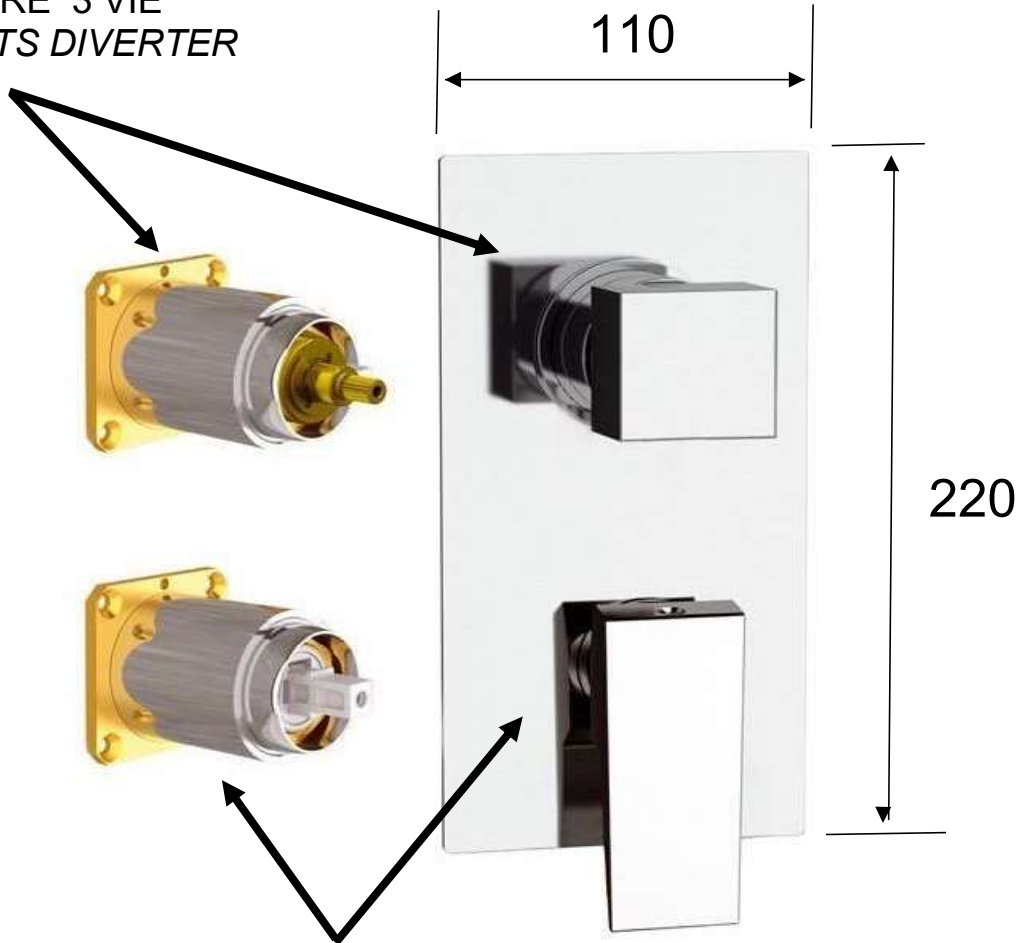

DANIEL

SCHEDA TECNICA TECHNICAL FEATURES

ART. COD.

SP612D3KB

DEVIATORE 3 VIE
3 OUTLETS DIVERTER

MISCELATORE
MIXER

MATERIALI / MATERIALS

OTTONE CROMATO / CHROME PLATED BRASS