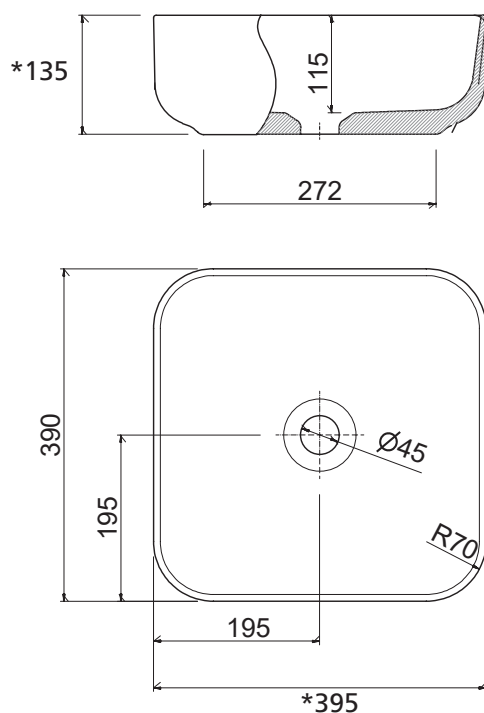

COUNTERTOP BASIN DOLCE

Product Information

• **White porcelain:**

- Countertop basin DOLCE 390: $\varnothing 390 \times 140$ mm

In white porcelain without bottle trap and clicker waste.

Package measures and package weight.

	COD. 24554
Length mm.	400
Depth mm.	400
Height mm.	145
Net weight Kg	7.2
Gross mass Kg.	8.7

Finishes

White

Technical scheme

* +/- 10mm