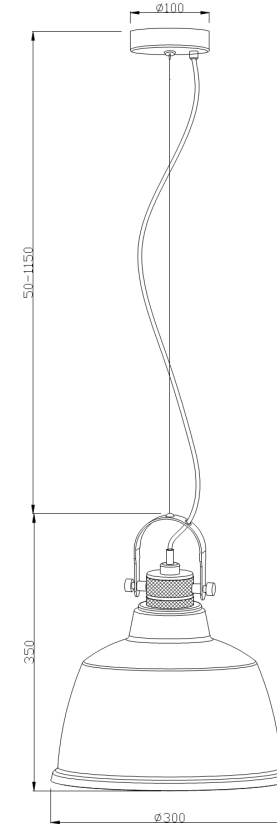

# Instruction

Collection: LOFT  
Series: IRVING  
Model: T163PL-01W  
Ceiling

- Ceiling

1 x E27 (40W)

**MAYTONI**  
DECORATIVE LIGHTING

[www.maytoni.de](http://www.maytoni.de)