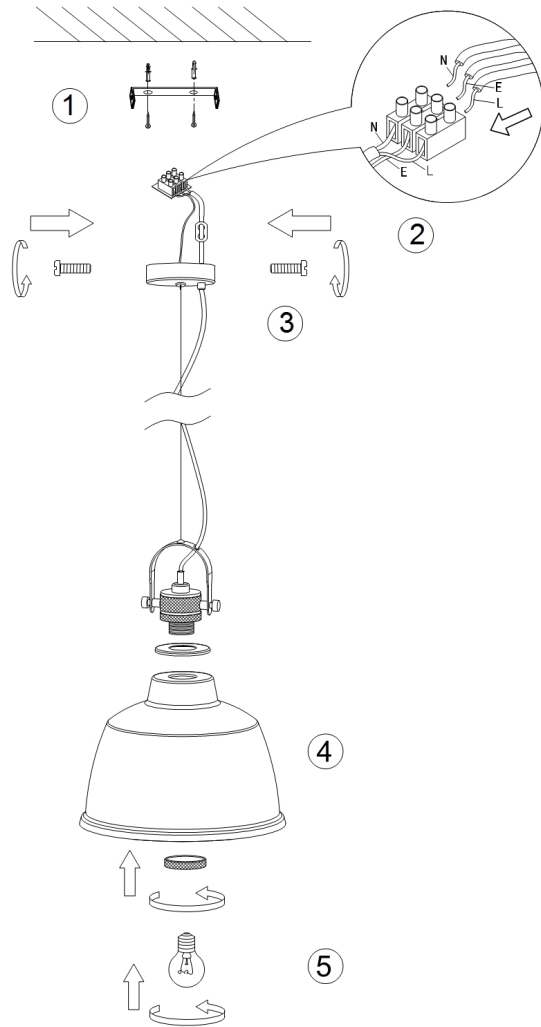

# Instruction

Collection: LOFT  
Series: IRVING  
Model: T163PL-01W  
Ceiling

- Ceiling

1 x E27 (40W)

**MAYTONI**  
DECORATIVE LIGHTING

[www.maytoni.de](http://www.maytoni.de)