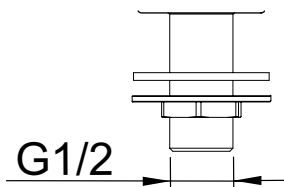

DANIEL

SCHEDA TECNICA TECHNICAL FEATURES

ART. COD.

F4705

MATERIALI / MATERIALS

OTTONE CROMATO / CHROME PLATED BRASS

CROMATURA / CHROME PLATING

UNI EN 248