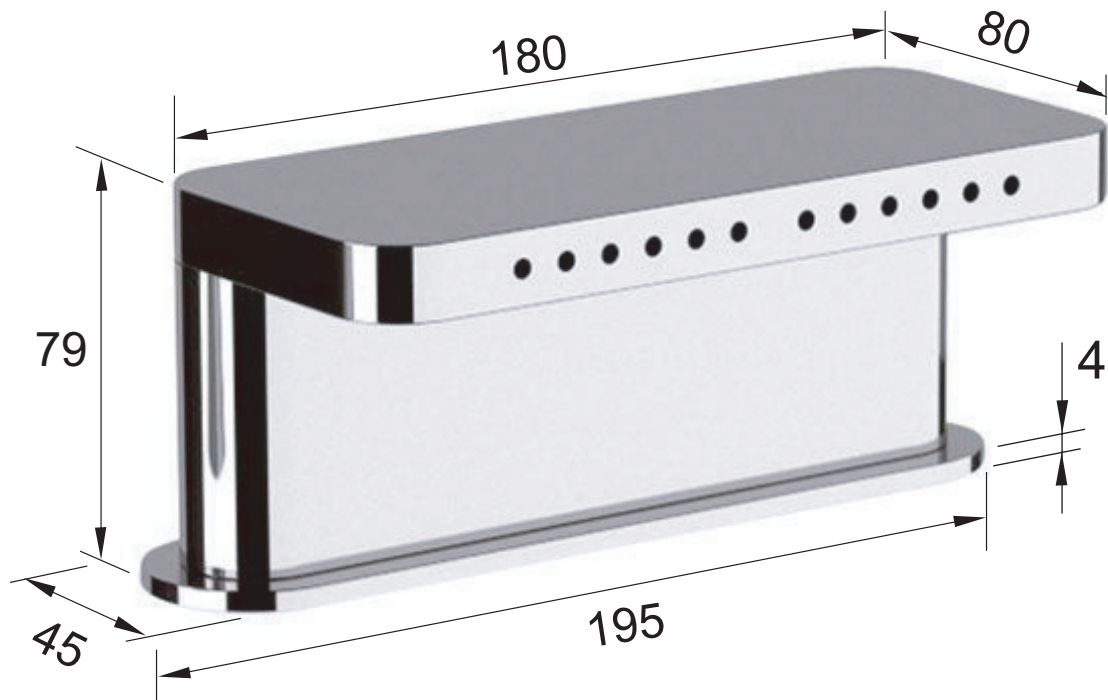

DANIEL

SCHEDA TECNICA TECHNICAL FEATURES

ART. COD.

F4705

MATERIALI / MATERIALS

OTTONE CROMATO / CHROME PLATED BRASS

CROMATURA / CHROME PLATING

UNI EN 248