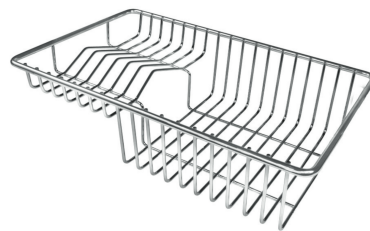

## OPTIONAL ACCESSORIES

Cestello inox 8612 000

Glass chopping board 8631 300

HPDE Chopping board 8657 001

HPDE Twin chopping board 8644 101

Iroko-wood chopping board with stainless steel colander 8644 042

Iroko-wood sliding chopping board 8644 041

Iroko-wood twin chopping board 8644 004

Stainless steel colander 8154 000

Stainless steel plate rack 8100 154

Stainless steel plate rack 8100 201

Stainless steel plate rack 8100 303

White basket 8612 100

White bowl 8153 100