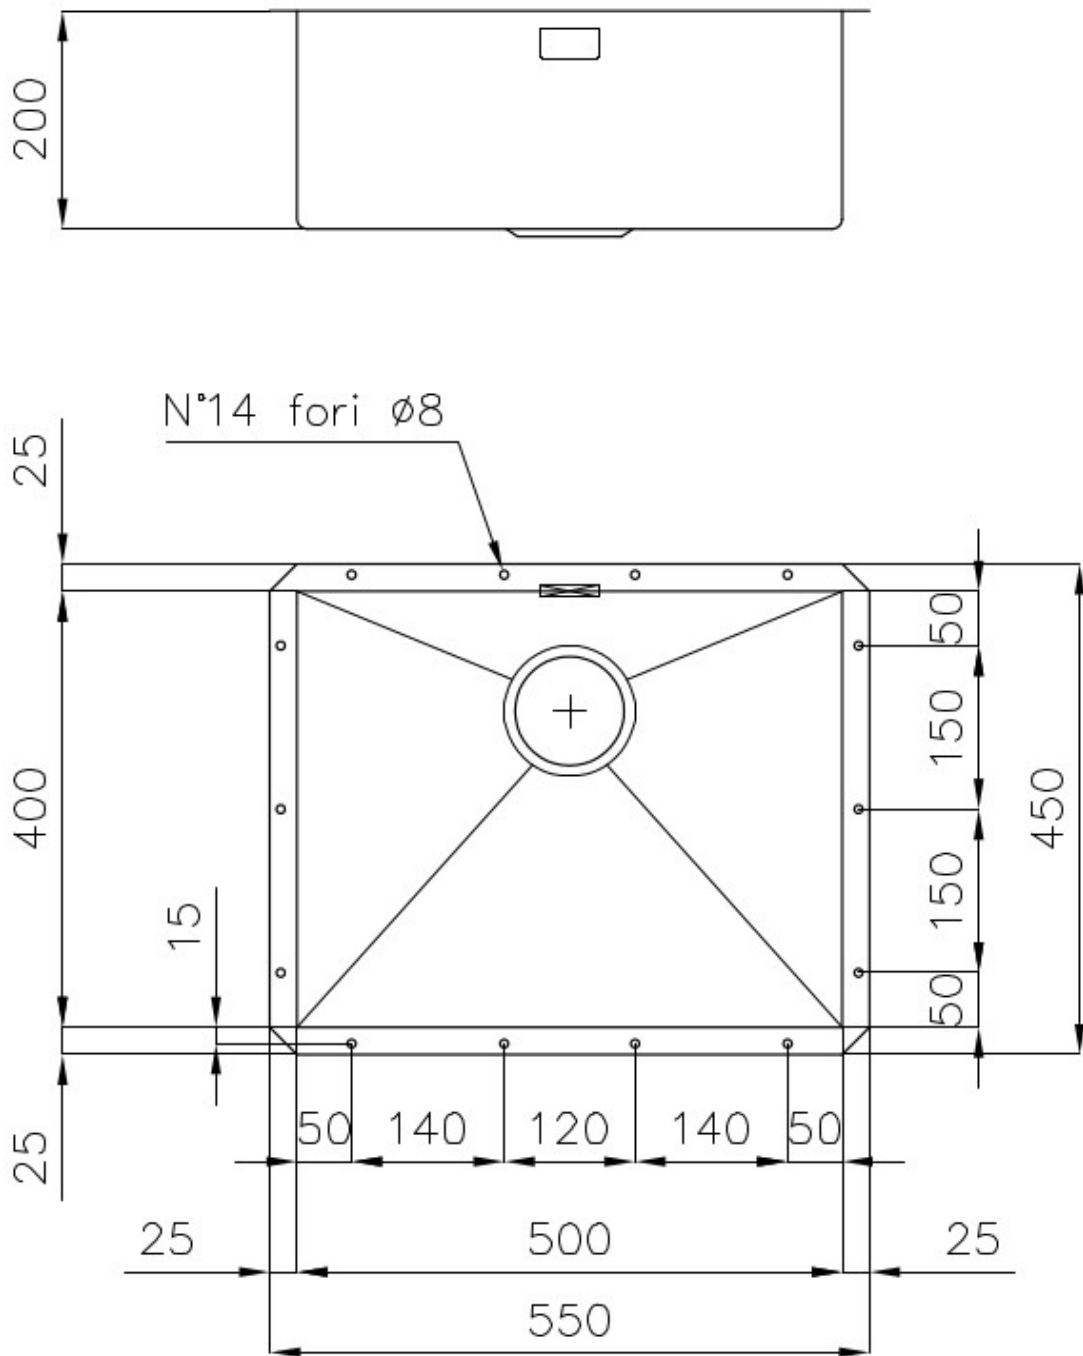

TECHNICAL DATA