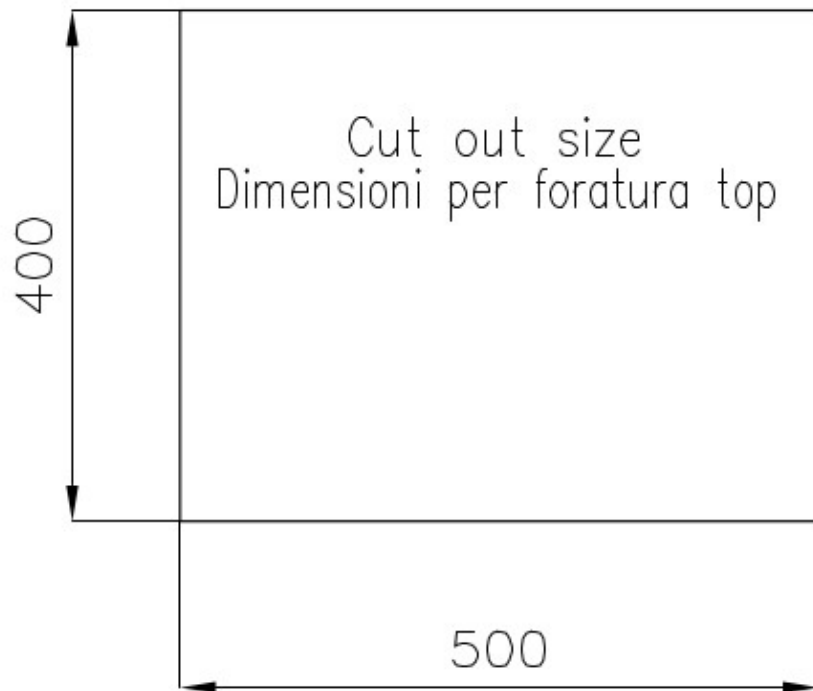

OPTIONAL ACCESSORIES