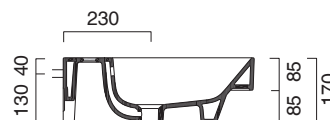

CE EN 14688 - CL20