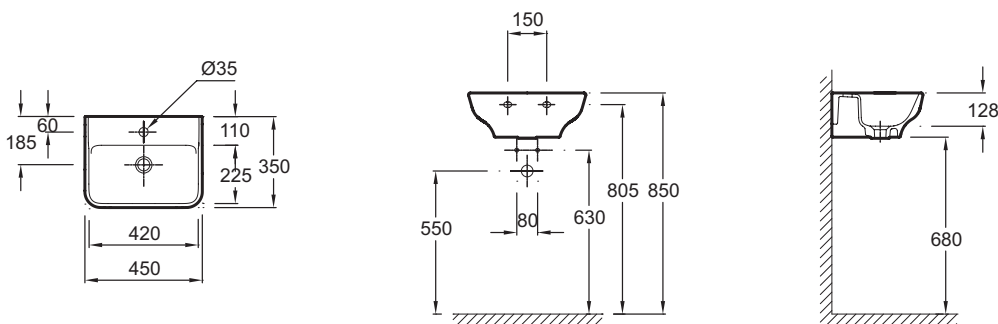

EGH011

Collection: STRUKTURA

Finish*:

00 - White

Main features:

Features

- DIMENSIONS: 45 x 35 cm
- MATERIAL: Ceramic
- TAP DRILLING: 1 tap hole
- WEIGHT: 11.8 kg
- INSTALLATION TYPE: Self-supporting
- OVERFLOW: Without overflow hole

Consumer benefits

- DESIGN: Softened geometric design, delicate edges, washbasin with "smooth" option for furniture installation
- FUNCTIONALITY: Soft slopes for easy cleaning, deep basin (13 cm) reduces splashes, wide rear ledge

Technical drawing

Product Specification: Handwash basin 45 cm. EGH011. Collection: STRUKTURA. DIMENSIONS: 45 x 35 cm. WEIGHT: 11.8 kg. MATERIAL: Ceramic. INSTALLATION TYPE: Self-supporting. TAP DRILLING: 1 tap hole. OVERFLOW: Without overflow hole.