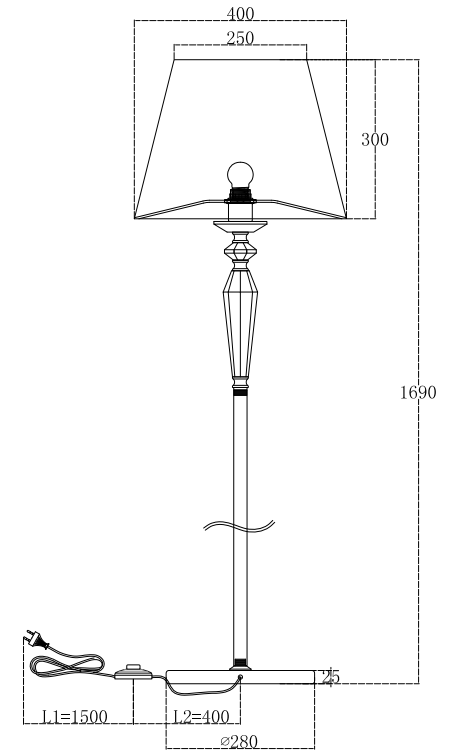

Instruction

MOD064FL-01N

1 x E27 (60W)

Model: MOD064FL-01N
Collection: Neoclassic
Series: Beira

Floor Lamps