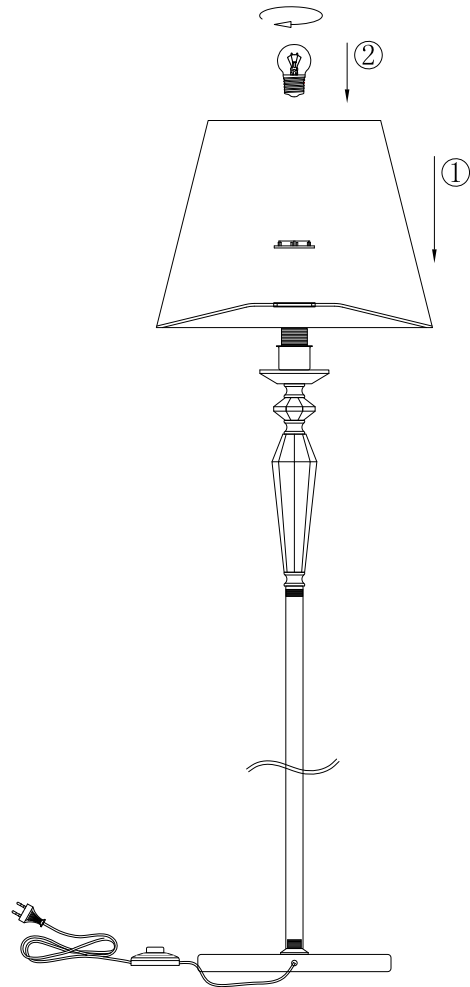

Instruction

MOD064FL-01N

1 x E27 (60W)

Model: MOD064FL-01N
Collection: Neoclassic
Series: Beira

Floor Lamps