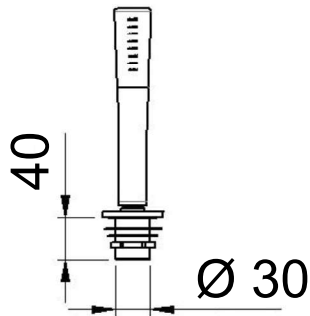

DANIEL

SCHEDA TECNICA TECHNICAL FEATURES

ART. COD.

DV4192

MATERIALI / MATERIALS

OTTONE CROMATO / CHROME PLATED BRASS

CROMATURA / CHROME PLATING

UNI EN 248