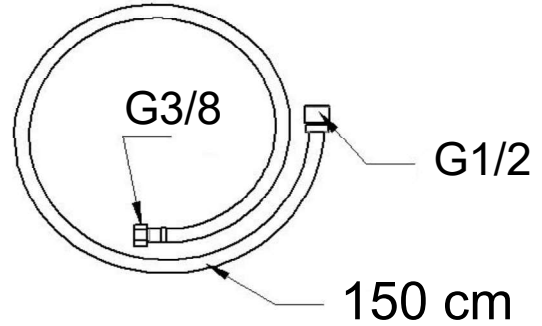

DANIEL

SCHEDA TECNICA TECHNICAL FEATURES

ART. COD.

DV4192

MATERIALI / MATERIALS

OTTONE CROMATO / CHROME PLATED BRASS

CROMATURA / CHROME PLATING

UNI EN 248