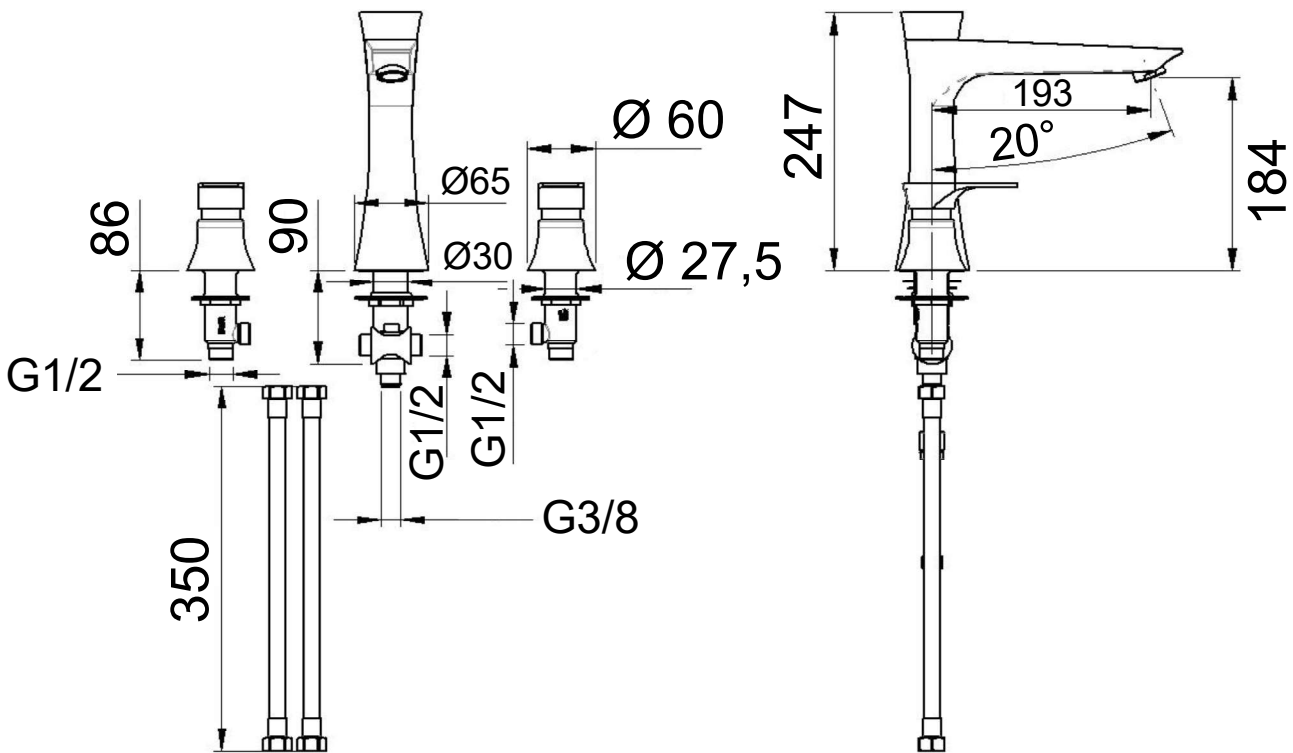

DANIEL

SCHEDA TECNICA TECHNICAL FEATURES

ART. COD.

DV4192

MATERIALI / MATERIALS

OTTONE CROMATO / CHROME PLATED BRASS

CROMATURA / CHROME PLATING

UNI EN 248