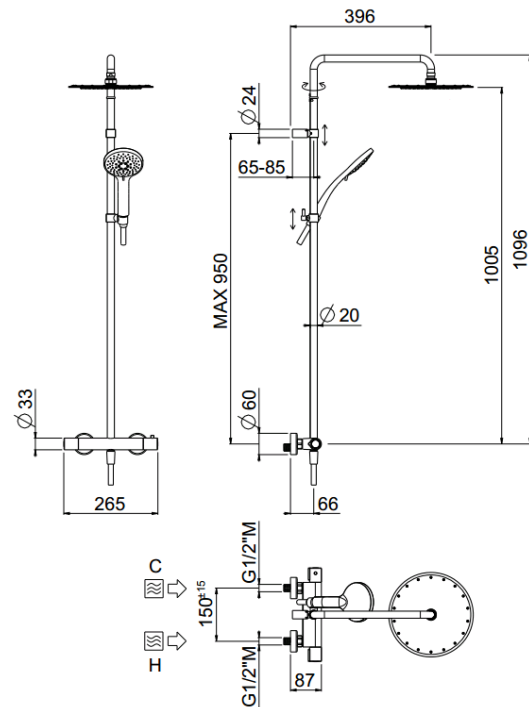

Rigoletto

Rigoletto MySlim shower head
01-1812-N-CR

TECHNICAL INFORMATION

Bridge shower column including exposed mixer with diverter, turning bar with adjustable mounting. Round ultra-thin shower head, Ø300, non-liming in stainless steel. 3 jets non-liming shower in ABS. Smooth double anti-torsion PVC flexible hose, cm 150. CHROME

Flow rate:
x rubinetto

PICTURE

SPARE PARTS

ORIC035
T°

ORIC032
2 vie / ways

FEATURES

rain jet

central jet

side jet

double anti-torsion

adjustable column

TECHNICAL DRAWING

FINISHINGS