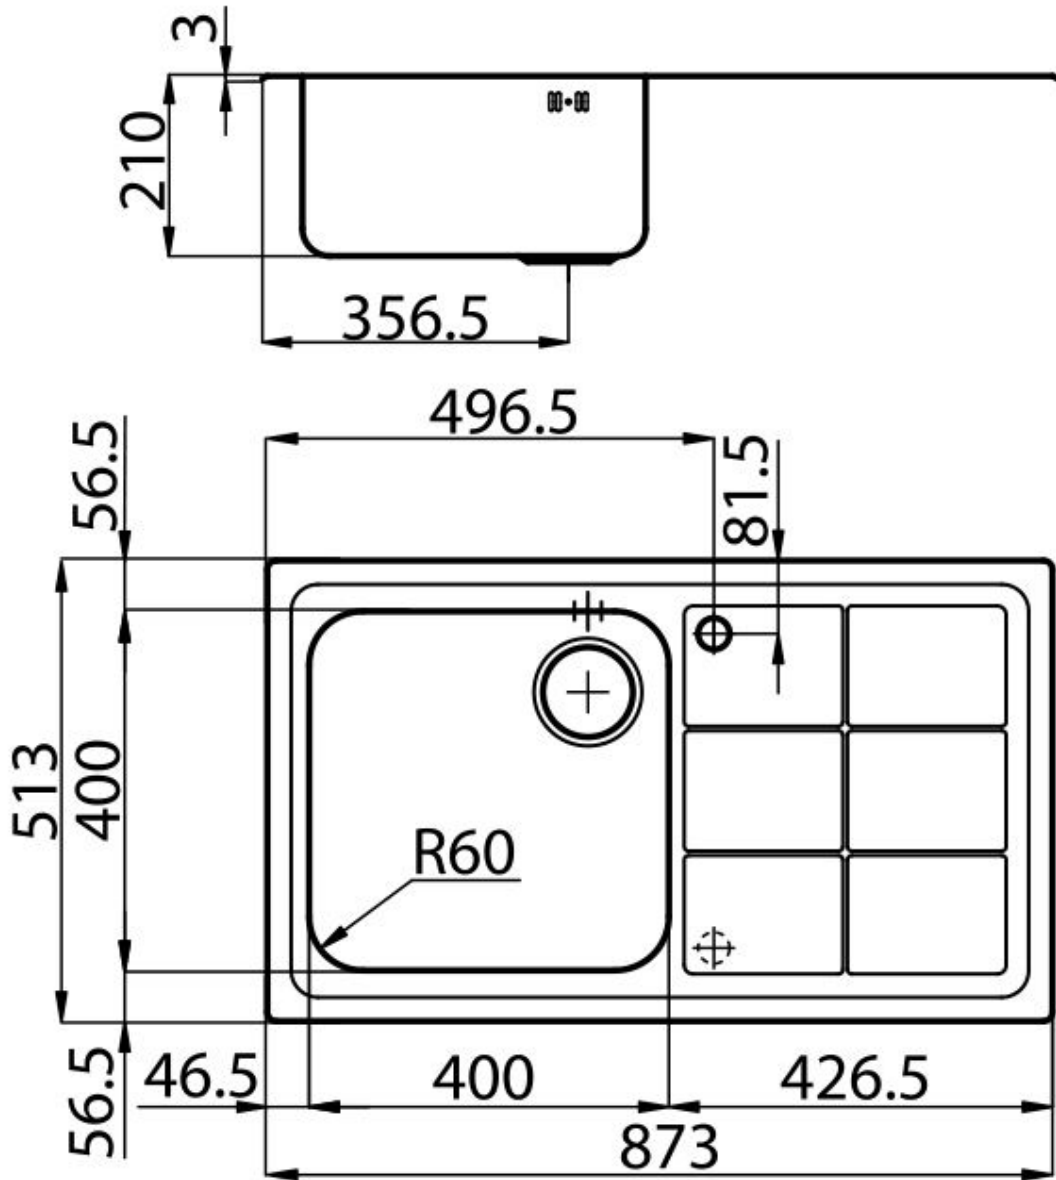

TECHNICAL DATA