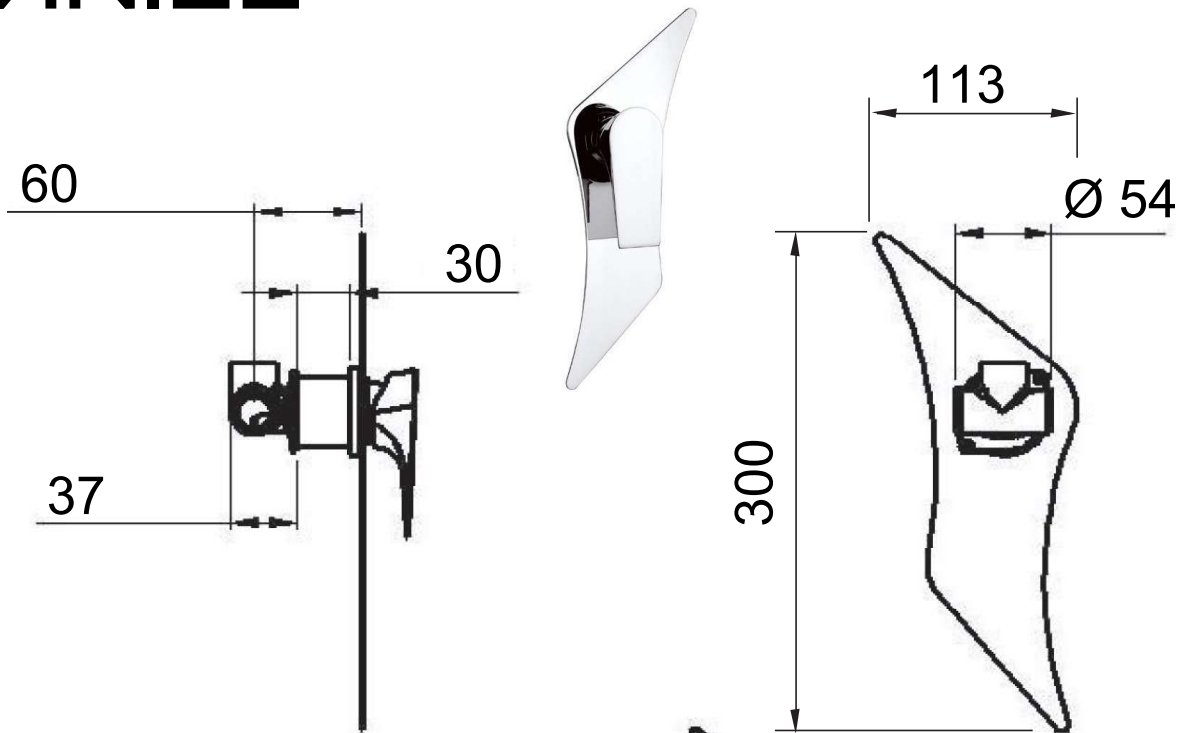

**DANIEL**

SCHEDA TECNICA TECHNICAL FEATURES

ART. COD.

**DV602B**

USCITA DOCCIA  
SHOWER OUTLET  
G 1/2

ENTRATA  
ACQUA FREDDA  
COLD WATER  
INLET  
G 1/2

ENTRATA  
ACQUA CALDA  
HOT WATER  
INLET  
G 1/2

**MATERIALI / MATERIALS**

OTTONE CROMATO / CHROME PLATED BRASS

**CROMATURA / CHROME PLATING**

UNI EN 248