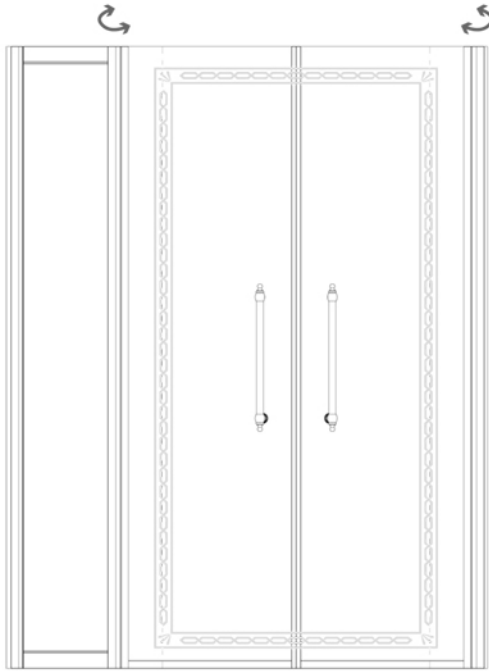

DESTRA / RIGHT

Decoro
Floreale
trasparente su
vetro satinato

Decoro
Floreale satinato
su vetro
trasparente

SHOWER ENCLOSURES Collection

Code	Description
7480 7481	Arcadia semicircular corner cabin DX 1200x800 Transparent Floral decoration on frosted glass Chrome Incalux
7485 7486	Frosted Floral decoration on clear glass Chrome Incalux

GH
GENTRY HOME

Verona - Italy
tel. +39 045 8006917
fax. +39 045 8020111
gentry-home.com

DESTRA / RIGHT

SHOWER ENCLOSURES Collection	
Code	Description
7490 7491	Arcadia semicircular corner cabin DX 1200x800 Transparent Deco decoration on frosted glass Chrome Incalux
7495 7496	Frosted Deco decoration on clear glass Chrome Incalux

Code	Description
7460 7461	Arcadia semicircular corner cabin SX 1200x800 Transparent Floral decoration on frosted glass Chrome Incalux
7465 7466	Frosted Floral decoration on clear glass Chrome Incalux

GH
GENTRY HOME

Verona - Italy
tel. +39 045 8006917
fax. +39 045 8020111
gentry-home.com

SINISTRA / LEFT

SHOWER ENCLOSURES Collection	
Code	Description
7470 7471	Arcadia semicircular corner cabin SX 1200x800 Transparent Deco decoration on frosted glass Chrome Incalux
7475 7476	Frosted Deco decoration on clear glass Chrome Incalux