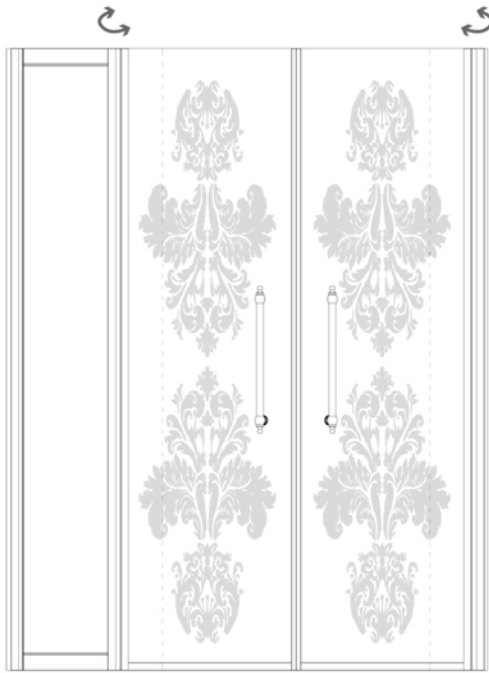

DESTRA / RIGHT

Decoro
Floreale
trasparente su
vetro satinato

Decoro
Floreale satinato
su vetro
trasparente

SHOWER ENCLOSURES Collection

Code	Description
7480 7481	Arcadia semicircular corner cabin DX 1200x800 Transparent Floral decoration on frosted glass Chrome Incalux
7485 7486	Frosted Floral decoration on clear glass Chrome Incalux

GH
GENTRY HOME

Verona - Italy
tel. +39 045 8006917
fax. +39 045 8020111
gentry-home.com

DESTRA / RIGHT

SHOWER ENCLOSURES Collection	
Code	Description
7490 7491	Arcadia semicircular corner cabin DX 1200x800 Transparent Deco decoration on frosted glass Chrome Incalux
7495 7496	Frosted Deco decoration on clear glass Chrome Incalux

Code	Description
7460 7461	Arcadia semicircular corner cabin SX 1200x800 Transparent Floral decoration on frosted glass Chrome Incalux
7465 7466	Frosted Floral decoration on clear glass Chrome Incalux