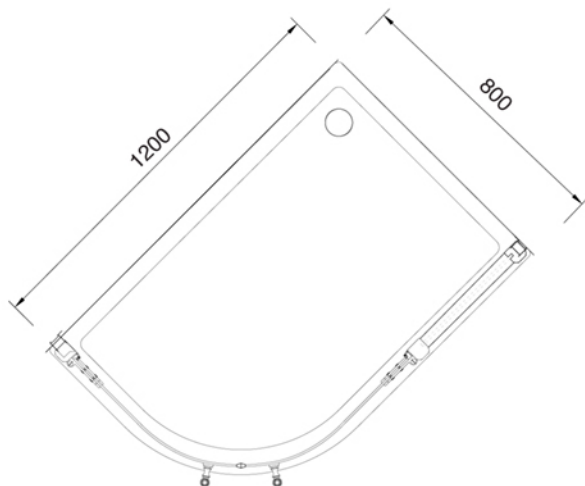

SINISTRA / LEFT

SHOWER ENCLOSURES Collection	
Code	Description
7470 7471	Arcadia semicircular corner cabin SX 1200x800 Transparent Deco decoration on frosted glass Chrome Incalux
7475 7476	Frosted Deco decoration on clear glass Chrome Incalux

Verona - Italy
tel. +39 045 8006917
fax. +39 045 8020111
gentry-home.com