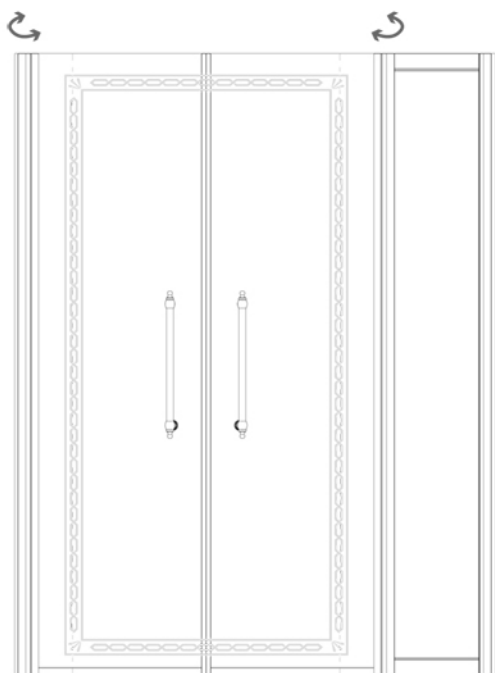

SINISTRA / LEFT

SHOWER ENCLOSURES Collection	
Code	Description
7470 7471	Arcadia semicircular corner cabin SX 1200x800 Transparent Deco decoration on frosted glass Chrome Incalux
7475 7476	Frosted Deco decoration on clear glass Chrome Incalux

Verona - Italy
tel. +39 045 8006917
fax. +39 045 8020111
gentry-home.com