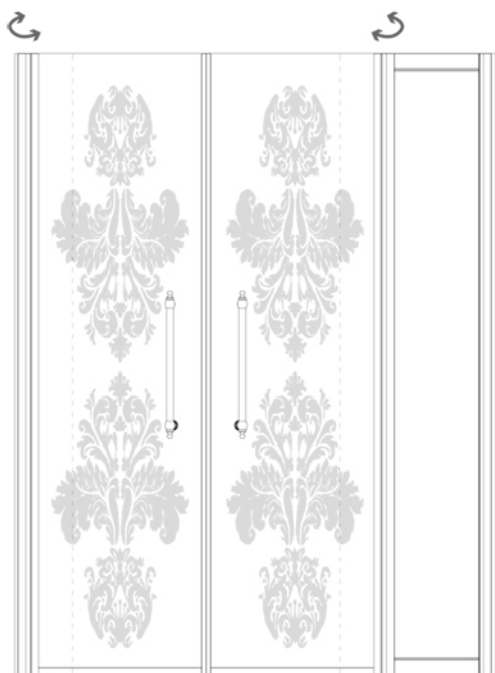

DESTRA / RIGHT

Decoro
Floreale
trasparente su
vetro satinato

Decoro
Floreale satinato
su vetro
trasparente

SHOWER ENCLOSURES Collection

Code	Description
7480 7481	Arcadia semicircular corner cabin DX 1200x800 Transparent Floral decoration on frosted glass Chrome Incalux
7485 7486	Frosted Floral decoration on clear glass Chrome Incalux

GH
GENTRY HOME

Verona - Italy
tel. +39 045 8006917
fax. +39 045 8020111
gentry-home.com

DESTRA / RIGHT

SHOWER ENCLOSURES Collection	
Code	Description
7490 7491	Arcadia semicircular corner cabin DX 1200x800 Transparent Deco decoration on frosted glass Chrome Incalux
7495 7496	Frosted Deco decoration on clear glass Chrome Incalux

GH
GENTRY HOME

Verona - Italy
tel. +39 045 8006917
fax. +39 045 8020111
gentry-home.com

SINISTRA / LEFT

Decoro
Floreale
trasparente su
vetro satinato

Decoro
Floreale satinato
su vetro
trasparente

SHOWER ENCLOSURES Collection

Code	Description
7460 7461	Arcadia semicircular corner cabin SX 1200x800 Transparent Floral decoration on frosted glass Chrome Incalux
7465 7466	Frosted Floral decoration on clear glass Chrome Incalux