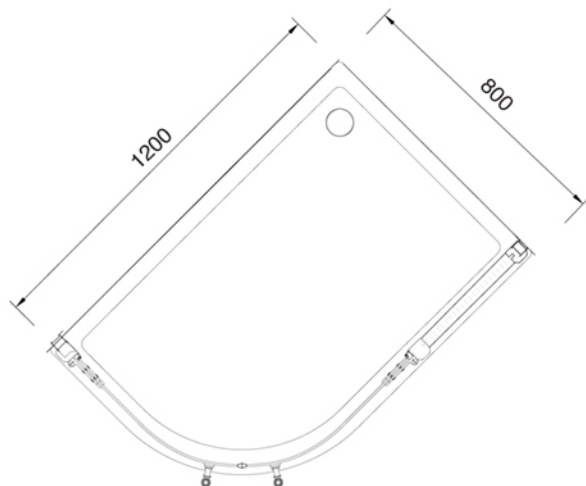

SINISTRA / LEFT

Decoro
Floreale
trasparente su
vetro satinato

Decoro
Floreale satinato
su vetro
trasparente

SHOWER ENCLOSURES Collection

Code	Description
7460 7461	Arcadia semicircular corner cabin SX 1200x800 Transparent Floral decoration on frosted glass Chrome Incalux
7465 7466	Frosted Floral decoration on clear glass Chrome Incalux

GH
GENTRY HOME

Verona - Italy
tel. +39 045 8006917
fax. +39 045 8020111
gentry-home.com