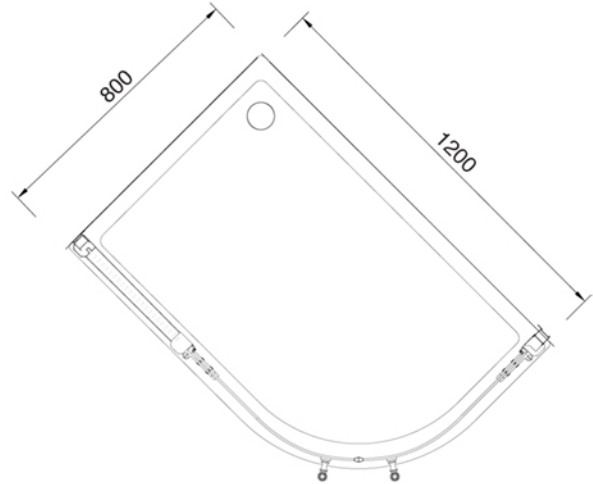

DESTRA / RIGHT

Decoro
Floreale
trasparente su
vetro satinato

Decoro
Floreale satinato
su vetro
trasparente

SHOWER ENCLOSURES Collection

Code	Description
7480 7481	Arcadia semicircular corner cabin DX 1200x800 Transparent Floral decoration on frosted glass Chrome Incalux
7485 7486	Frosted Floral decoration on clear glass Chrome Incalux

GH
GENTRY HOME

Verona - Italy
tel. +39 045 8006917
fax. +39 045 8020111
gentry-home.com

DESTRA / RIGHT

SHOWER ENCLOSURES Collection	
Code	Description
7490 7491	Arcadia semicircular corner cabin DX 1200x800 Transparent Deco decoration on frosted glass Chrome Incalux
7495 7496	Frosted Deco decoration on clear glass Chrome Incalux

Code	Description
7460 7461	Arcadia semicircular corner cabin SX 1200x800 Transparent Floral decoration on frosted glass Chrome Incalux
7465 7466	Frosted Floral decoration on clear glass Chrome Incalux