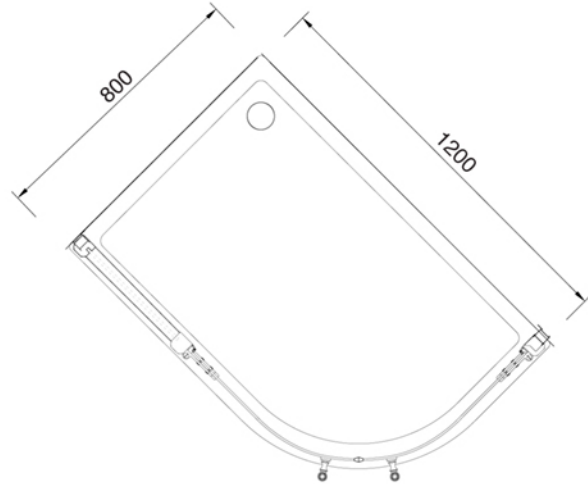

DESTRA / RIGHT

Decoro
Floreale
trasparente su
vetro satinato

Decoro
Floreale satinato
su vetro
trasparente

SHOWER ENCLOSURES Collection

Code	Description
7480 7481	Arcadia semicircular corner cabin DX 1200x800 Transparent Floral decoration on frosted glass Chrome Incalux
7485 7486	Frosted Floral decoration on clear glass Chrome Incalux

GH
GENTRY HOME

Verona - Italy
tel. +39 045 8006917
fax. +39 045 8020111
gentry-home.com

DESTRA / RIGHT

SHOWER ENCLOSURES Collection	
Code	Description
7490 7491	Arcadia semicircular corner cabin DX 1200x800 Transparent Deco decoration on frosted glass Chrome Incalux
7495 7496	Frosted Deco decoration on clear glass Chrome Incalux

Code	Description
7460 7461	Arcadia semicircular corner cabin SX 1200x800 Transparent Floral decoration on frosted glass Chrome Incalux
7465 7466	Frosted Floral decoration on clear glass Chrome Incalux