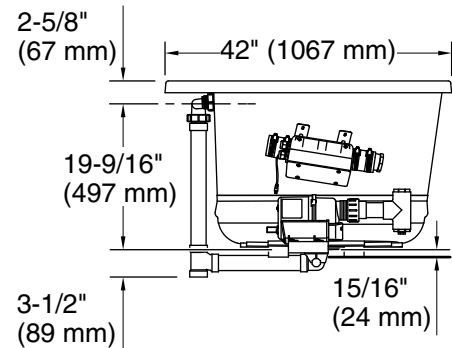

Underscore® Oval

72" x 42" Heated BubbleMassage™ air bath, center drain
K-5718-GH

No change in measurements if connected with drain illustrated. (K-7272)

Drop-in Rim Detail

Blower Motor Access
20" (508 mm) W x 15" (381 mm) H Min

Blower: 120 V, 15 A, 60 Hz
Air bath: 120 V, 15 A, 60 Hz

Technical Information

All product dimensions are nominal.

Installation: Drop-in, Undermount
Drain location: Center
Basin area, bottom: 46-5/16" x 31-3/16" (1177 mm x 792 mm)
Basin area, top: 63-7/16" x 34-1/4" (1611 mm x 869 mm)
Weight: 130 lbs (59 kg)
Minimum floor load: 53.4 lbs/ft² (260.7 kg/m²)
Water depth: 18-5/8" (472 mm)
Water capacity: 112.2 gal (424.7 L)
Template: Drop-in, 1268440-7, required, included
Electrical component rating: Blower: 120 V, 10 A, 60 Hz
Air bath: 120 V, 5 A, 60 Hz
Blower speed: Variable