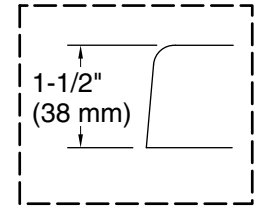

Underscore® Oval

72" x 42" Heated BubbleMassage™ air bath, center drain
K-5718-GH

No change in measurements if connected with drain illustrated. (K-7272)

Drop-in Rim Detail

Blower Motor Access
20" (508 mm) W x 15" (381 mm) H Min