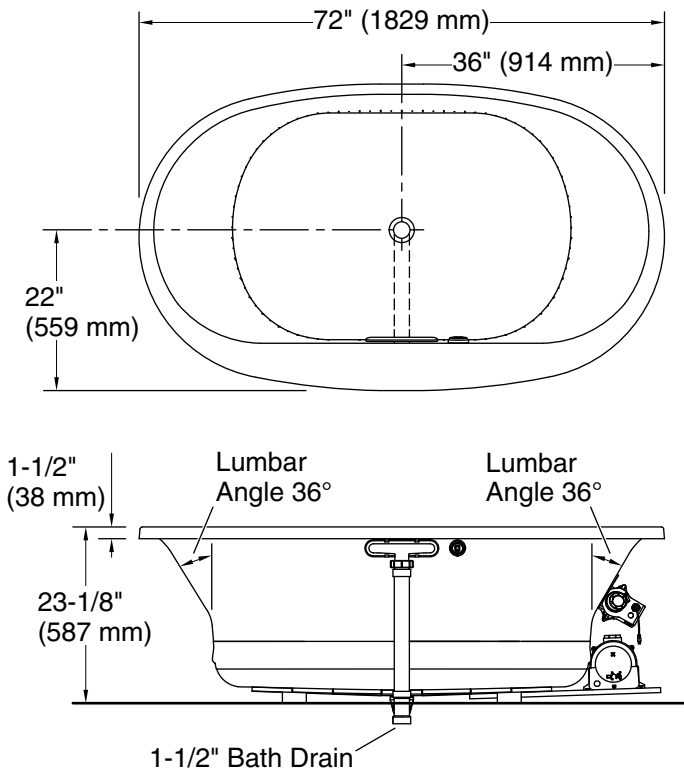

Underscore® Oval

72" x 42" Heated BubbleMassage™ air bath, center drain
K-5718-GH

No change in measurements if connected with drain illustrated. (K-7272)

Drop-in Rim Detail

Blower Motor Access
20" (508 mm) W x 15" (381 mm) H Min

Blower: 120 V, 15 A, 60 Hz
Air bath: 120 V, 15 A, 60 Hz

Technical Information

All product dimensions are nominal.

Installation: Drop-in, Undermount
Drain location: Center
Basin area, bottom: 46-5/16" x 31-3/16" (1177 mm x 792 mm)
Basin area, top: 63-7/16" x 34-1/4" (1611 mm x 869 mm)
Weight: 130 lbs (59 kg)
Minimum floor load: 53.4 lbs/ft² (260.7 kg/m²)
Water depth: 18-5/8" (472 mm)
Water capacity: 112.2 gal (424.7 L)
Template: Drop-in, 1268440-7, required, included
Electrical component rating: Blower: 120 V, 10 A, 60 Hz
Air bath: 120 V, 5 A, 60 Hz
Blower speed: Variable