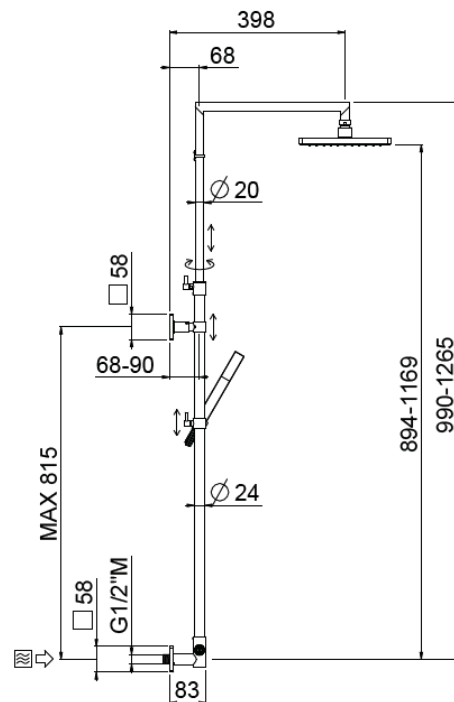

# Corner telescopic concealed

Corner telescopic concealed, MySlim inspectable shower head  
**32473/ID-CR**

## TECHNICAL INFORMATION

Turning shower column with adjustable mounting with articulated shower holder, built-in holder, adjustable upper holder and diverter. Non-liming inspectable square shower head 200x200 in brass/stainless steel. Brass non-liming inspectable one jet square shower. PVC smooth double anti-torsion flexible hose cm 150. CHROME

## SPARE PARTS

## TECHNICAL DRAWING