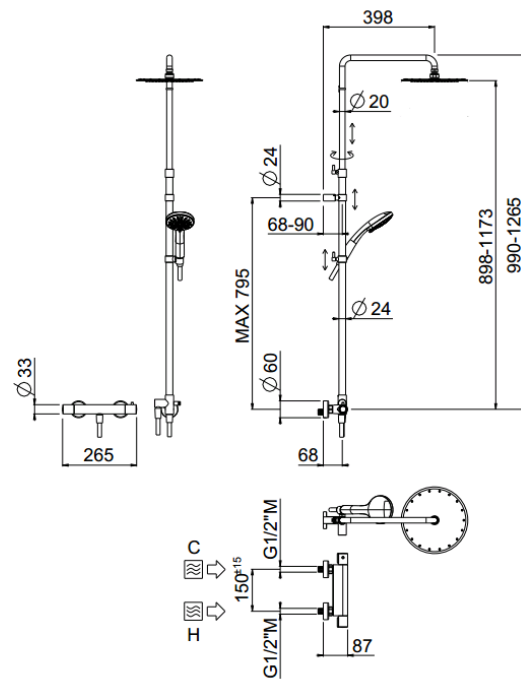

Rigoletto telescopic exposed

Rigoletto telescopic exposed, Stick shower head
00-1937X-N-CRX

TECHNICAL INFORMATION

Bridge telescopic shower column with integrated diverter, turning bar with adjustable mounting. One way exposed thermostatic mixer with brass handles. Non-liming inspectable round shower head Ø250 in chromed stainless steel. ABS non-liming 3 jets shower. Smooth double anti-torsion PVC flexible hose, cm 150. CHROME

Flow rate:
x rubinetto

PICTURE

SPARE PARTS

ORIC031
T°

ORIC021
vitone
screw down

FEATURES

rain jet

central jet

side jet

double anti-torsion

adjustable
telescopic shower
column

inspectable
round

TECHNICAL DRAWING

FINISHINGS