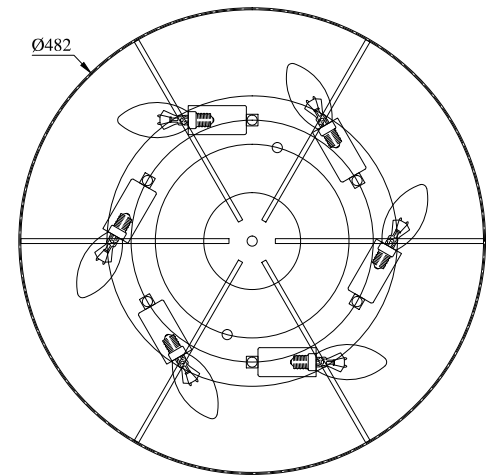

# Instruction

C046CL-06N

6 x E14 (40W)

Model: C046CL-06N  
Collection: Ceiling & Wall

Ceiling Lamps