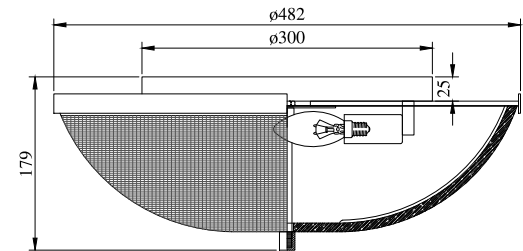

# Instruction

C046CL-06N

6 x E14 (40W)

Model: C046CL-06N  
Collection: Ceiling & Wall

Ceiling Lamps