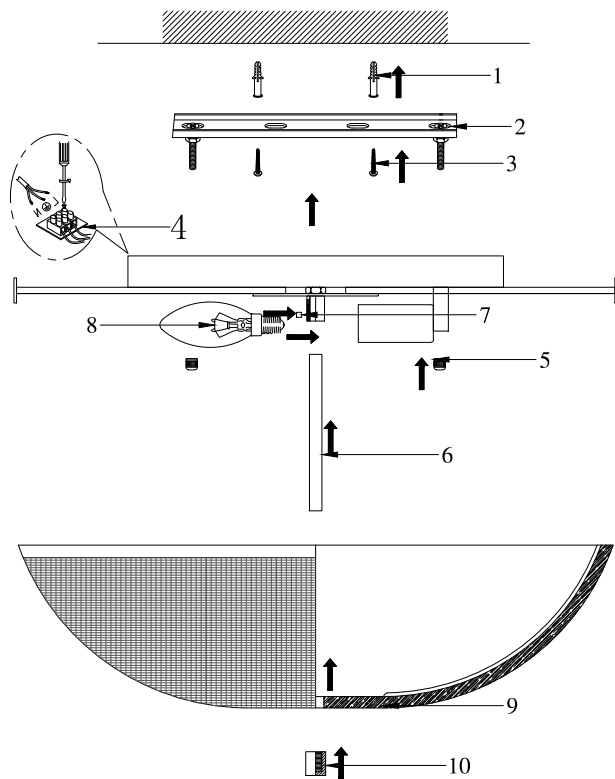

# Instruction

C046CL-06N

6 x E14 (40W)

Model: C046CL-06N  
Collection: Ceiling & Wall

Ceiling Lamps