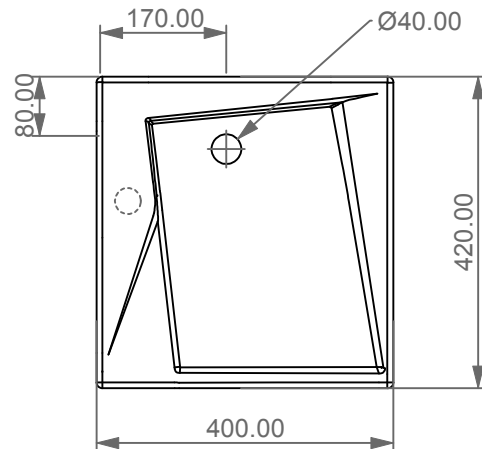

FRONT

SECTION

TOP

GSG
CERAMIC DESIGN

Lavabo Oz a colonna a parete
senza foro (monoforo su richiesta)
Column Oz Washbasin back to wall
no hole (one hole on request)

Designation
Lavabo Oz a colonna a parete
senza foro (monoforo su richiesta)
Column Oz Washbasin back to wall
no hole (one hole on request)

Scale
1:10

cod. LAOZCOLBW

GSG
CERAMIC DESIGN

This drawing including the respected data may neither be duplicated nor modified nor altered without the consent of GSG Ceramic Design. The use of the data/technical drawings take place at users own risk and under exclusion of any liability of GSG Ceramic Design. The dimensions are not binding; products are subject to changes. Measurement shown may be subjected to small variations or are indicative.