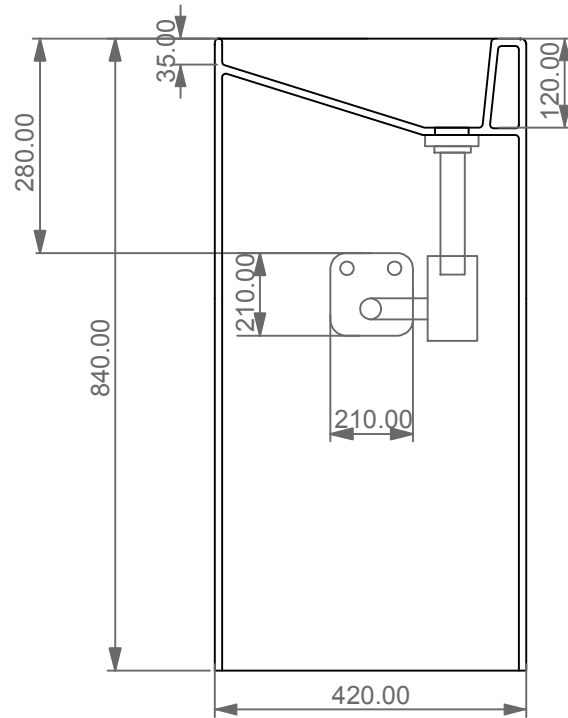

FRONT

SECTION

TOP

GSG
CERAMIC DESIGN

Lavabo Oz a colonna a parete
senza foro (monoforo su richiesta)
Column Oz Washbasin back to wall
no hole (one hole on request)

Designation
Lavabo Oz a colonna a parete
senza foro (monoforo su richiesta)
Column Oz Washbasin back to wall
no hole (one hole on request)

Scale
1:10

cod. LAOZCOLBW

GSG
CERAMIC DESIGN

This drawing including the respected data may neither be duplicated nor modified nor altered without the consent of GSG Ceramic Design. The use of the data/technical drawings take place at users own risk and under exclusion of any liability of GSG Ceramic Design. The dimensions are not binding; products are subject to changes. Measurement shown may be subjected to small variations or are indicative.