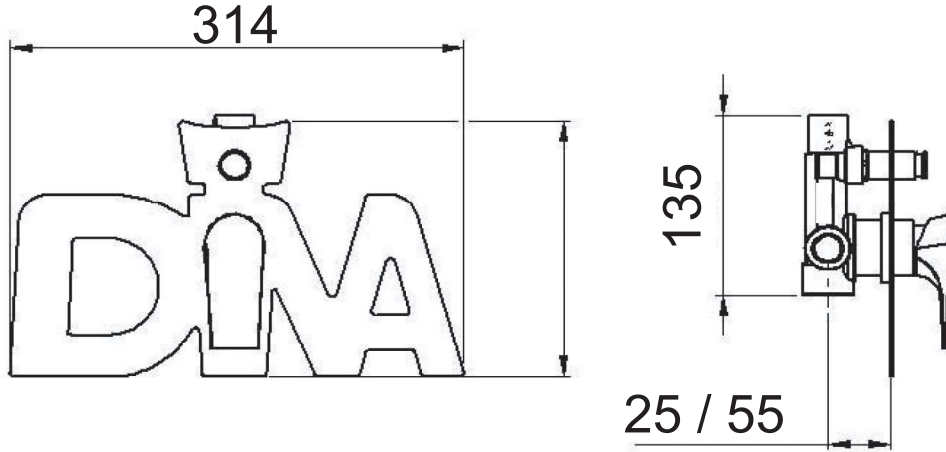

SCHEDA TECNICA TECHNICAL FEATURES

**DANIEL**

ART. COD.

**DV612C**

USCITA DOCCIA  
SHOWER OUTLET  
G 1/2

ENTRATA  
ACQUA FREDDA  
COLD WATER  
INLET  
G 1/2

USCITA VASCA  
BATHTUB OUTLET  
G 3/4

ENTRATA ACQUA CALDA  
HOT WATER INLET  
G 1/2