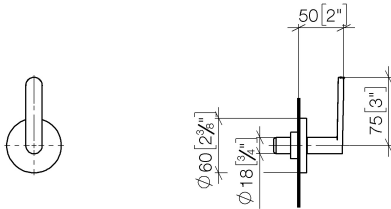

36 607 661

- rosette Ø 60 mm
- head part with cut-to-length spindle and sleeve

|  |                               |               |
|--|-------------------------------|---------------|
|    | Light Gold                    | 36 607 661-26 |
|    | Chrome                        | 36 607 661-00 |
|    | Brushed Platinum              | 36 607 661-06 |
|    | Dark Chrome                   | 36 607 661-19 |
|    | Brushed Light Gold            | 36 607 661-27 |
|    | Matte Black                   | 36 607 661-33 |
|    | Brushed Bronze                | 36 607 661-42 |
|    | Brushed Champagne (22kt Gold) | 36 607 661-46 |
|    | Champagne (22kt Gold)         | 36 607 661-47 |
|   | Brushed Chrome                | 36 607 661-93 |
|  | Brushed Dark Platinum         | 36 607 661-99 |

**Required miscellaneous**

**Wall valve 1/2" -**

- min. recess depth 85 mm
- max. recess depth 145 mm

35 607 970 90

**Required miscellaneous**

**Wall valve 1/2" -**

- min. recess depth 85 mm
- max. recess depth 145 mm

35 607 970 90

36 607 661

mm [inches]

**Codes & Standards**

|          |          |                        |                             |
|----------|----------|------------------------|-----------------------------|
| DIN 4109 | ISO 3822 | Scottish Water Byelaws | UK Water Supply Regulations |
|----------|----------|------------------------|-----------------------------|