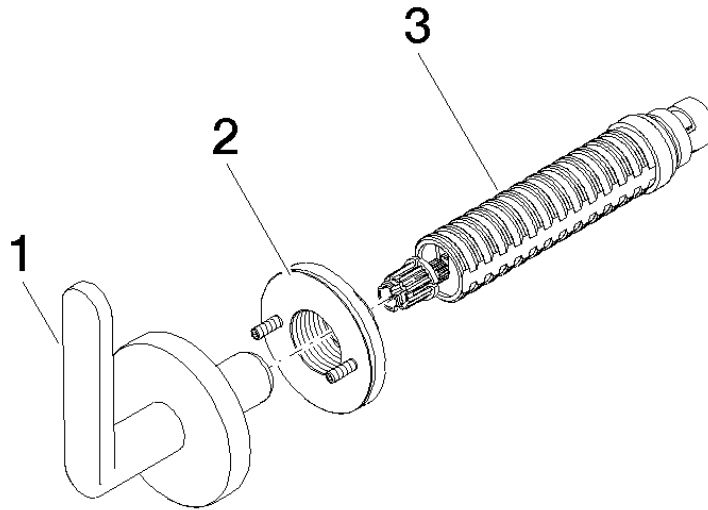

36 607 661

- rosette Ø 60 mm
- head part with cut-to-length spindle and sleeve

|  |                               |               |
|--|-------------------------------|---------------|
|    | Light Gold                    | 36 607 661-26 |
|    | Chrome                        | 36 607 661-00 |
|    | Brushed Platinum              | 36 607 661-06 |
|    | Dark Chrome                   | 36 607 661-19 |
|    | Brushed Light Gold            | 36 607 661-27 |
|    | Matte Black                   | 36 607 661-33 |
|    | Brushed Bronze                | 36 607 661-42 |
|    | Brushed Champagne (22kt Gold) | 36 607 661-46 |
|    | Champagne (22kt Gold)         | 36 607 661-47 |
|   | Brushed Chrome                | 36 607 661-93 |
|  | Brushed Dark Platinum         | 36 607 661-99 |

35 607 970 90

36 607 661

mm [inches]

**Codes & Standards**

|          |          |                        |                             |
|----------|----------|------------------------|-----------------------------|
| DIN 4109 | ISO 3822 | Scottish Water Byelaws | UK Water Supply Regulations |
|----------|----------|------------------------|-----------------------------|

**Product version from 7/1/2023**

**META Wall valve clockwise closing 1/2" - Light Gold**

META

36 607 661

**Spare parts list**

**Product version from 7/1/2023**

| No. | Item Number        | Name   | Quantity used | Delivery time |
|-----|--------------------|--------|---------------|---------------|
|     | 90 20 66 014 04-26 | handle | 3             | 30            |