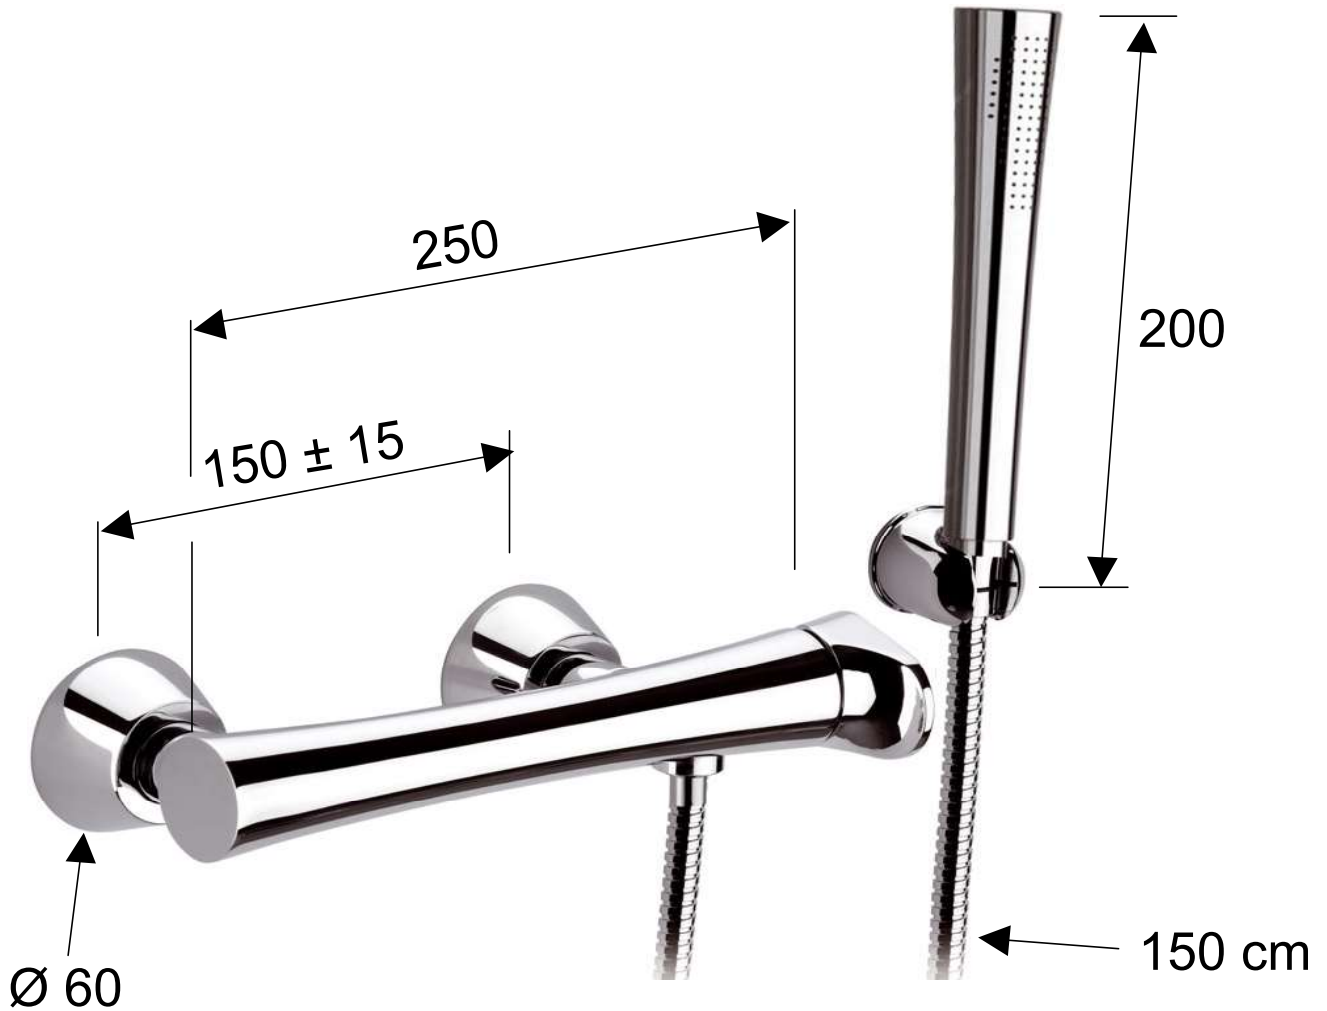

DANIEL

SCHEDA TECNICA TECHNICAL FEATURES

ART. COD.

DV611A

MATERIALI / MATERIALS

OTTONE CROMATO / CHROME PLATED BRASS

CROMATURA / CHROME PLATING

UNI EN 248