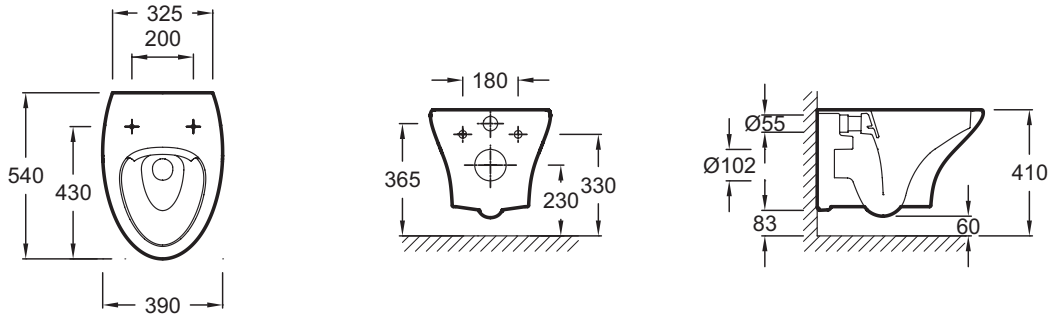

**EDJ102**

**Collection:** NOUVELLE VAGUE

**Finish\*:**

00 - White

**Main features:**

**Features**

- DIMENSIONS: 54 x 39 cm
- MATERIAL: Ceramic
- VOLUME OF WATER: 2.6/4 L and 3/6 L
- RIM TYPE: Rimless
- PRODUCT INCLUDED: (seat not included)
- TOILET BOWL FIXINGS: Invisible
- WEIGHT: 20 kg
- INSTALLATION TYPE: Wall-hung
- HEIGHT: Standard
- RIM: Without rim
- SEAT : Not included

**Consumer benefits**

- ESTHETIC: Elegant and discreet, with concealed fixings
- ECONOMICAL: Reduced flush volume (2.6/4L) saves up to 22m3/year (household of 4)

**Optional products**

- E20068: Slow-close thermostet toilet seat
- E20069: Extra-slim thermostet toilet seat

**Technical drawing**

Product Specification: Rimless wall-hung WC pan. EDJ102. Collection: NOUVELLE VAGUE. DIMENSIONS: 54 x 39 cm. WEIGHT: 20 kg. MATERIAL: Ceramic. INSTALLATION TYPE: Wall-hung. VOLUME OF WATER: 2.6/4 L and 3/6 L. HEIGHT: Standard. RIM TYPE: Rimless. RIM: Without rim. PRODUCT INCLUDED: (seat not included). SEAT : Not included. TOILET BOWL FIXINGS: Invisible.