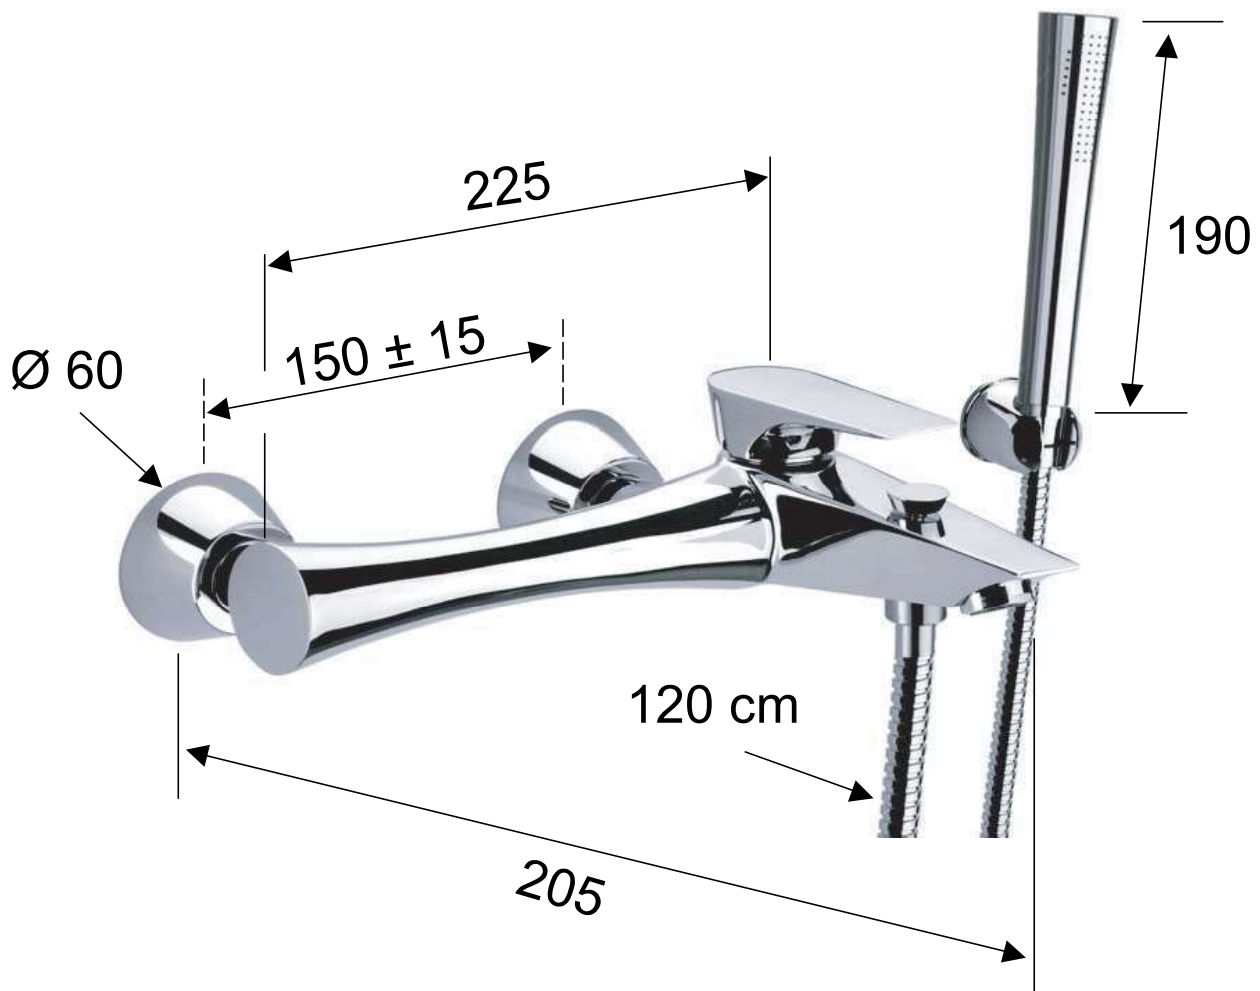

DANIEL

SCHEDA TECNICA TECHNICAL FEATURES

ART. COD.

DV600

MATERIALI / MATERIALS

OTTONE CROMATO / CHROME PLATED BRASS

CROMATURA / CHROME PLATING

UNI EN 248